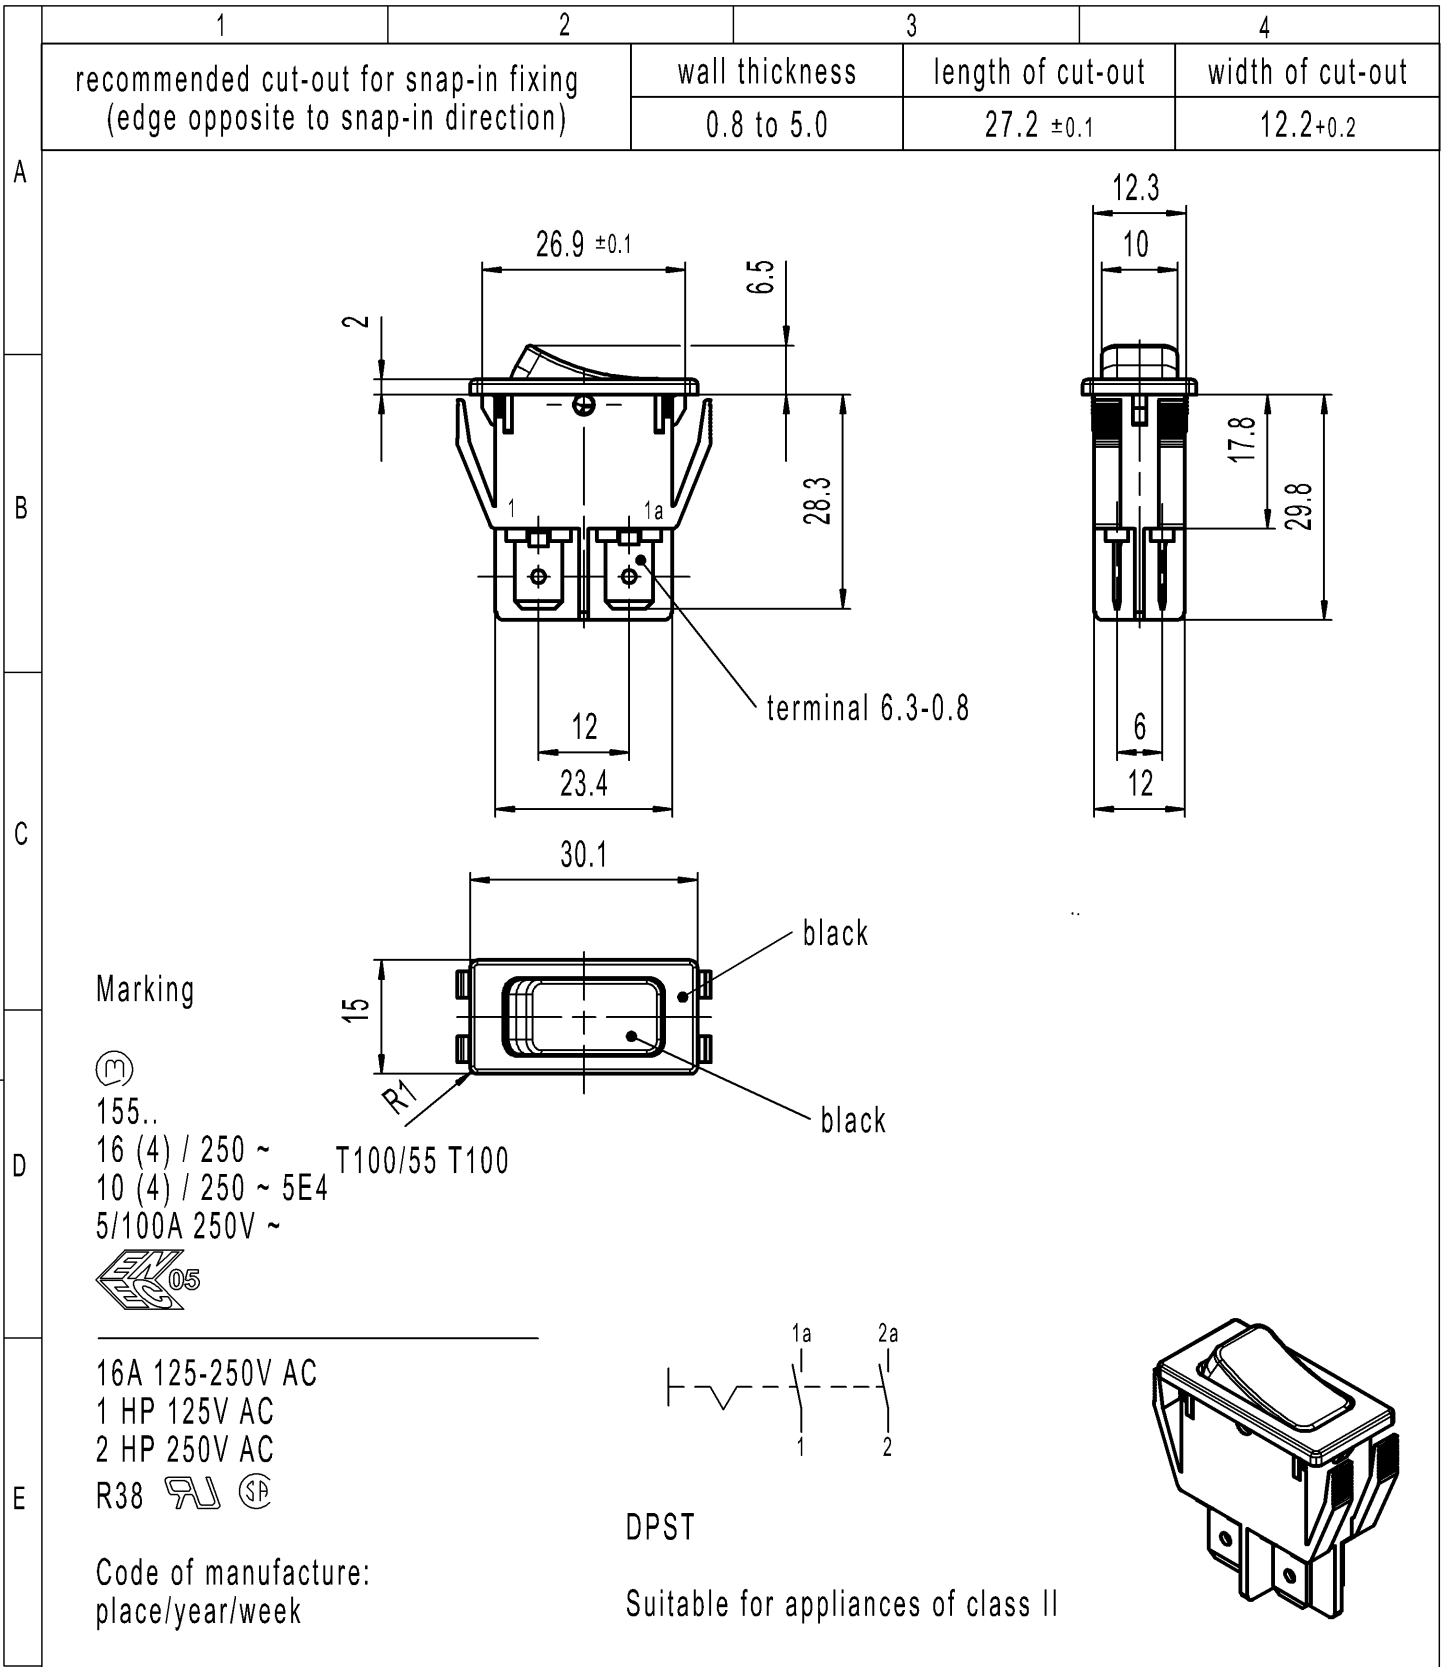

-	-	-	1552.3114-XX
Figure	Type	Customer No.	Art.No.-PI
Shape and location	Angle ± 2°	Sheet 01	Ident. K
	Edge tolerance	Format DIN A4	Document number 15523114
	Length	Projection	Index c
	Radii	Scale 1:1	Appliance Switch
All dimensions are in millimetres		System NX V11.0	
c	134536	Date (YYYY-MM-DD) 2020-11-03	
b	69572	MATHPATIR	
	31567	HHE	
Index	MEC-No.	MUT	
	Date (YYYY-MM-DD)	Edited by	
		Replacement of	
		Zg.gl.Nr.v.11.04.2001	