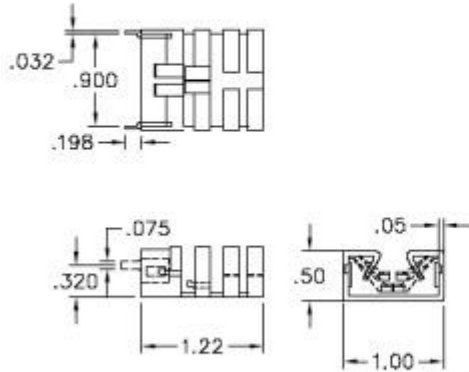

Product Number: 253-122AB-22

Wakefield Part #253122ABE22
Commonly Used for MULTIWATT/SIP Packages

MECHANICAL DIMENSIONS

NATURAL AND FORCED CONVECTION CHARACTERISTICS

Material- Aluminum Slim Profile Heat Sink
Finish- Black Anodize With Integrated Clip
Solderable Mounting Tabs