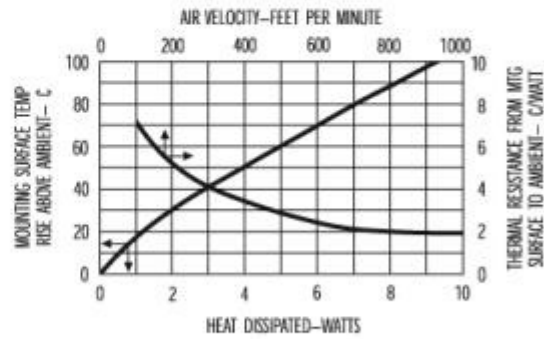

Product Number: 253-122AB-22

Wakefield Part #253122ABE22
Commonly Used for MULTIWATT/SIP Packages

MECHANICAL DIMENSIONS

NATURAL AND FORCED CONVECTION CHARACTERISTICS

Material- Aluminum Slim Profile Heat Sink
Finish- Black Anodize With Integrated Clip
Solderable Mounting Tabs