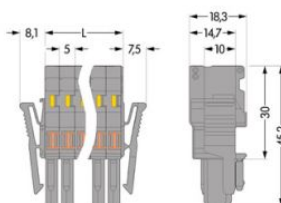

Item no.: 769-113/021-000
 Product description: 1-CONDUCTOR FEMALE PLUG WITH LATERAL LOCKING LEVERS 13 POLE ONLY TO BE USED FOR MALE CONNECTORS WITH CODING FINGERS COMMONING POSSIBILITY WITH MINIATURE ADJACENT JUMPERS

Packing unit 10 pieces

Product group	18 (X-COM-SYSTEM)
pole count	13
Cross section [mm ²]	0.08 - 4 mm ²
Cross section [AWG]	28 - 12 AWG
Connection method	CAGE CLAMP® CONNECTION
Measured voltage EN	500 V
Measured shock voltage	6 kV
Pollution degree	3
Current intensity EN	32 A
Weight	47.551 g
Color	gray
Wiring type	Front-entry
No. of connection Points	13
No. of potentials	13
Height	45.2 mm
Height	1.78 in
Width	80.6 mm
Width	3.173 in
Depth	18.3 mm
Depth	0.72 in
Strip length from	8 mm
Strip length to	9 mm

Strip length

0.33 in

Item no.	Admission office	Approval no.	Voltage [V]	Current [A]	Cross section [mm ²]
769-113/021-000	ABS	04-HG476175-PDA	500	32	4
769-113/021-000	CSA	154112-1101144	300/300/600	20/20/5	28-12
769-113/021-000	KEMA	2077750.01	500	32	4
769-113/021-000	UR	E45171	600	20	16-12
769-113/021-000	UR	E45172	300/300/600	20/20/5	28-12