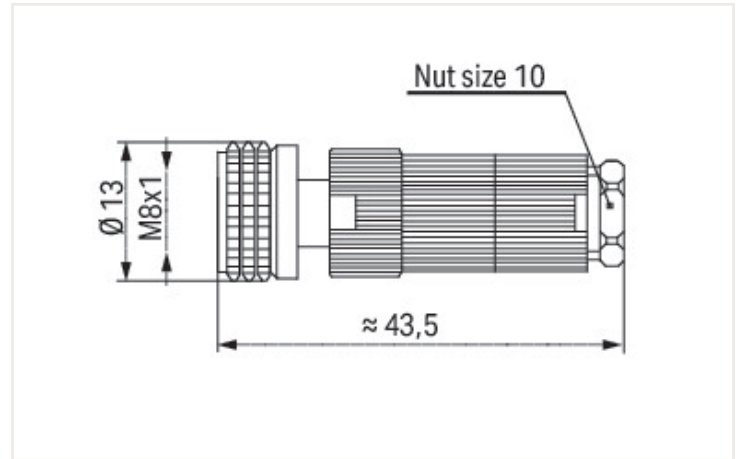

| : 756-9112/030-000

Fitted pluggable connector; 3-pole; M8 socket, straight; IDC technology

<https://www.wago.com/756-9112/030-000>

Dimensions in mm

Technical data

Connection type	M8 socket
Pole number	3
Cable connection direction to mating direction	0°

Connection data

Connection type 1	Pin penetration technology
Solid conductor	0.14 ... 0.34 mm ²

Mechanical data

Connectable sheathed cable diameter	4 ... 5 mm
Weight	13 g

Environmental requirements

Protection type	IP67
Fire load	0 MJ