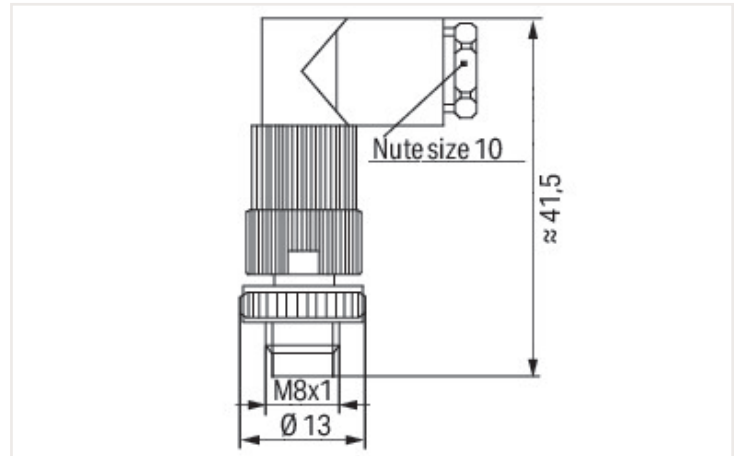

| : 756-9105/030-000

Fitted pluggable connector; 3-pole; M8 plug, right angle; IDC technology

<https://www.wago.com/756-9105/030-000>

Dimensions in mm

Technical data

Connection type	M8 plug
Pole number	3
Cable connection direction to mating direction	90 °

Connection data

Connection type 1	Pin penetration technology
Solid conductor	0.14 ... 0.34 mm ²

Mechanical data

Connectable sheathed cable diameter	4 ... 5 mm
Weight	14.5 g

Environmental requirements

Protection type	IP67
Fire load	0.143 MJ