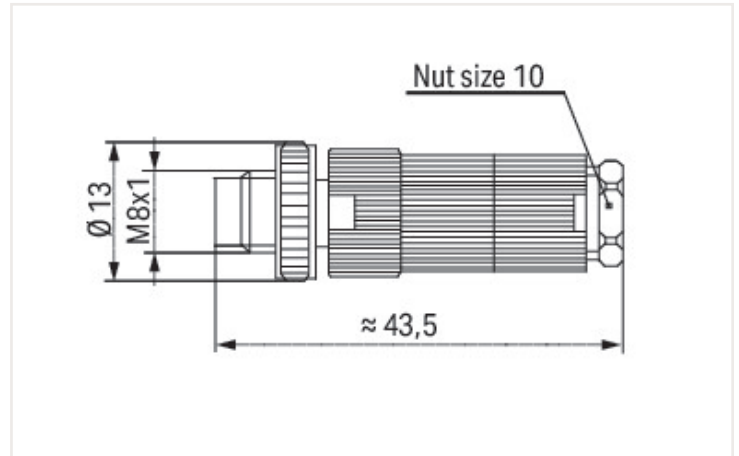

| : 756-9102/030-000

Fitted pluggable connector; 3-pole; M8 plug, straight; IDC technology

<https://www.wago.com/756-9102/030-000>

Dimensions in mm

#### Technical data

Connection type	M8 plug
Pole number	3
Cable connection direction to mating direction	0°

#### Connection data

Connection type 1	Pin penetration technology
Solid conductor	0.14 ... 0.34 mm <sup>2</sup>

#### Mechanical data

Connectable sheathed cable diameter	4 ... 5 mm
Weight	13.9 g