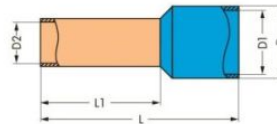

Item no.: 216-222
Product description: SCREWLESS END STOP SLEEVE FOR 0.75 MM² / AWG 20
INSULATED ELECTROLYTIC COPPER

Produkt kann von Bild abweichen / product may differ

Packing unit 1000 pieces

Strip length to	8 mm
Product group	2 (Terminal Block Accessories)
L	12 mm
L1	6 mm
D	3.3 mm
D1	2.8 mm
D2	1.3 mm
Weight	0.079 g
Color	gray
Customs Tariff No.	85369010
Country of Origin	Deutschland