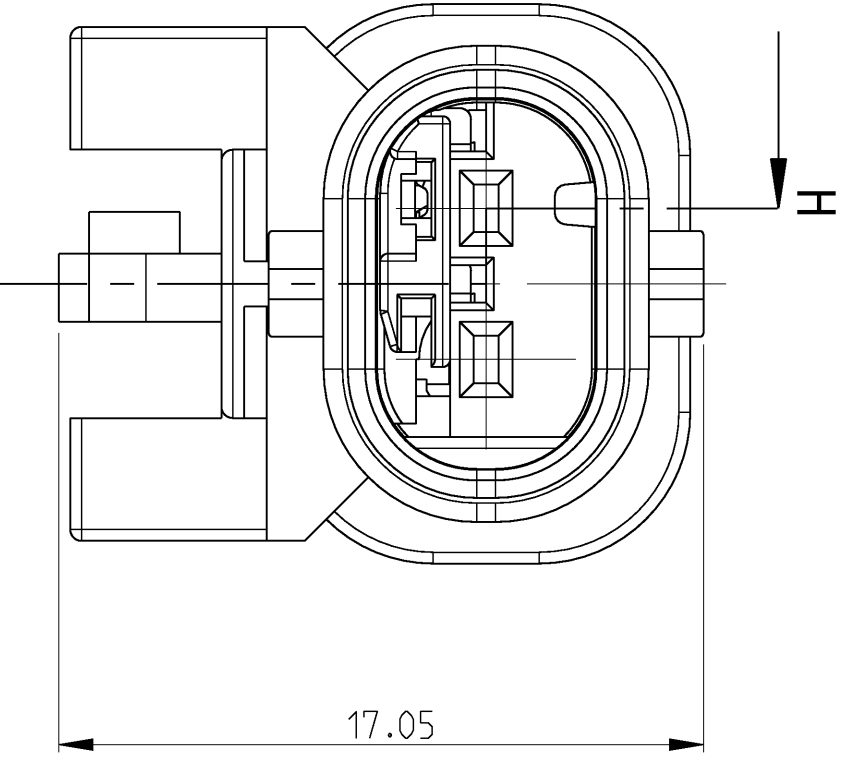

SHOWN

1-1703498-2

C
3-1703498-2

Z
4-1703498-2