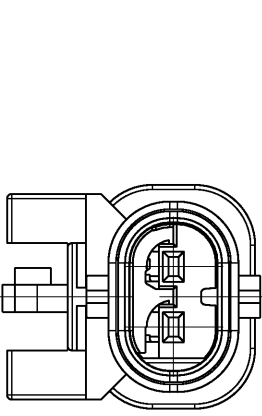

SHOWN

1-1703498-1

SHOWN

1-1703498-2

SHOWN

1-1703498-3

TE CONNECTIVITY SINGLE WIRE SEAL	TE CONNECTIVITY WIRE RANGE	TE CONNECTIVITY SINGLE WIRE SEAL	TE CONNECTIVITY BLIND PLUG
1718756	0.14 - 0.22mm²	967067-2	967056-1
1718758	0.25 - 0.35mm²	967067-2	
1718760	0.5 - 0.75mm²	967067-1	
1718762	mm²	967067-1	

TE CONNECTIVITY	TE CONNECTIVITY	TE CONNECTIVITY	TE CONNECTIVITY	TE CONNECTIVITY
2-1670916-1	2-1703498-2	2-1703498-3	2-1703498-4	2-1703498-1
C	C	C	A	C
Male Housing 2POS.	Male Housing 2POS.	Male Housing 2POS.	Male Housing 2POS.	Male Housing 2POS.

TE CONNECTIVITY	TE CONNECTIVITY	TE CONNECTIVITY	TE CONNECTIVITY
3-1703498-1	3-1703498-2	3-1703498-3	3-1703498-4
C	C	C	C
Male Housing 3POS.	Male Housing 3POS.	Male Housing 3POS.	Male Housing 3POS.

TE CONNECTIVITY	TE CONNECTIVITY	TE CONNECTIVITY	TE CONNECTIVITY
4-1703498-1	4-1703498-2	4-1703498-3	4-1703498-4
C	Z	Z	B
Male Housing 4POS.	Male Housing 4POS.	Male Housing 4POS.	Male Housing 4POS.

USED MCON 12mm LL MALE TERMINALS AND SEALS

TE CONNECTIVITY TERMINALS	WIRE RANGE	TE CONNECTIVITY SINGLE WIRE SEAL	TE CONNECTIVITY BLIND PLUG
1718756	0.14 - 0.22mm²	967067-2	967056-1
1718758	0.25 - 0.35mm²	967067-2	
1718760	0.5 - 0.75mm²	967067-1	
1718762	mm²	967067-1	

TERMINAL TE CONNECTIVITY - APPLICATION SPEC. (14-18464)