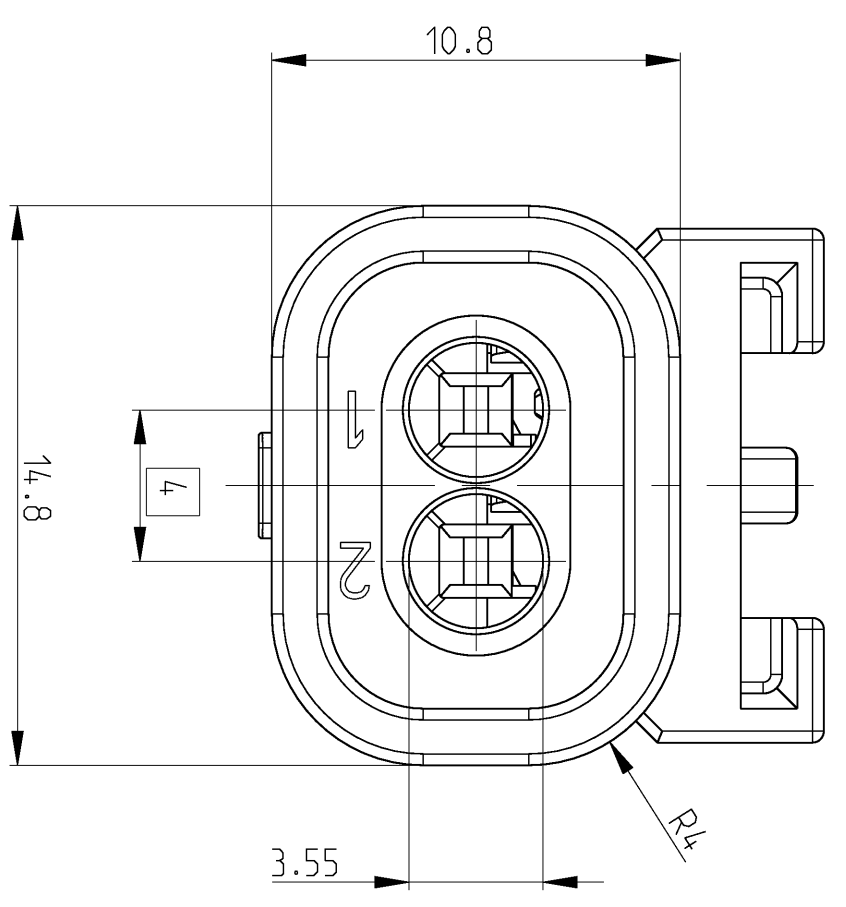

SHOWN

1-1703498-1

CODINGS
2:1

A
1-1703498-1

C
3-1703498-1

Z
4-1703498-1