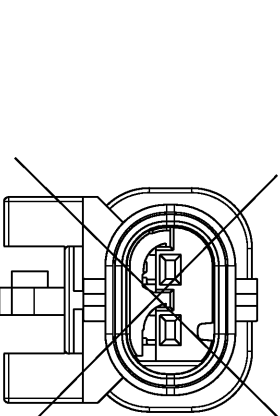

SHOWN

1-1703498-1

SHOWN

1-1703498-2

SHOWN

1-1703498-3

TE CONNECTIVITY SINGLE WIRE SEAL	TE CONNECTIVITY WIRE RANGE	TE CONNECTIVITY SINGLE WIRE SEAL	TE CONNECTIVITY BLIND PLUG
1718756	0.14 - 0.22mm²	967067-2	967056-1
1718758	0.25 - 0.35mm²	967067-2	
1718760	0.5 - 0.75mm²	967067-1	
1718762	mm²	967067-1	

TE CONNECTIVITY	TE CONNECTIVITY	TE CONNECTIVITY	TE CONNECTIVITY	TE CONNECTIVITY
2-1670916-1	2-1703498-2	2-1703498-3	2-1703498-4	2-1703498-1
C	C	C	A	C
Male Housing 2POS.	Male Housing 2POS.	Male Housing 2POS.	Male Housing 2POS.	Male Housing 2POS.

TE CONNECTIVITY	TE CONNECTIVITY	TE CONNECTIVITY	TE CONNECTIVITY
3-1703498-1	3-1703498-2	3-1703498-3	3-1703498-4
C	C	C	C
Male Housing 3POS.	Male Housing 3POS.	Male Housing 3POS.	Male Housing 3POS.

TE CONNECTIVITY	TE CONNECTIVITY	TE CONNECTIVITY	TE CONNECTIVITY
4-1703498-1	4-1703498-2	4-1703498-3	4-1703498-4
C	Z	Z	B
Male Housing 4POS.	Male Housing 4POS.	Male Housing 4POS.	Male Housing 4POS.

USED MCON 12mm LL MALE TERMINALS AND SEALS

TE CONNECTIVITY TERMINALS	WIRE RANGE	TE CONNECTIVITY SINGLE WIRE SEAL	TE CONNECTIVITY BLIND PLUG
1718756	0.14 - 0.22mm²	967067-2	967056-1
1718758	0.25 - 0.35mm²	967067-2	
1718760	0.5 - 0.75mm²	967067-1	
1718762	mm²	967067-1	

TERMINAL TE CONNECTIVITY - APPLICATION SPEC. (14-18464)