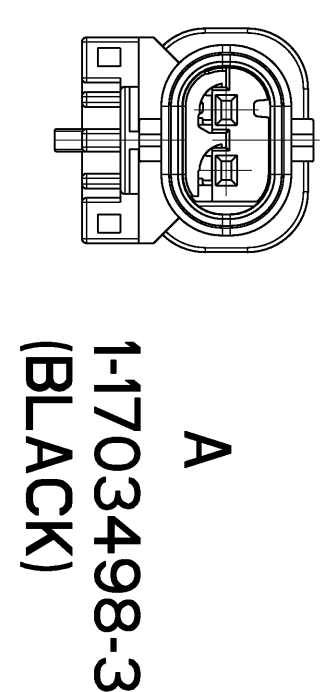

## 1-1703498-2

A  
1-1703498-2

B  
2-1703498-2

C  
3-1703498-2

Z  
4-1703498-2

## 1-1703498-3

CODINGS  
2:1

A  
1-1703498-3  
(BLACK)

B  
2-1703498-3  
(BLACK)  
2-1703498-4  
(YELLOW)

C  
3-1703498-3

Z  
4-1703498-3

TE CONNECTIVITY SINGLE WIRE SEAL	TE CONNECTIVITY WIRE RANGE	TE CONNECTIVITY SINGLE WIRE SEAL	TE CONNECTIVITY BLIND PLUG
1718756	0.14 - 0.22mm <sup>2</sup>	967067-2	967056-1
1718758	0.25 - 0.35mm <sup>2</sup>	967067-2	
1718760	0.5 - 0.75mm <sup>2</sup>	967067-1	
1718762	mm <sup>2</sup>	967067-1	