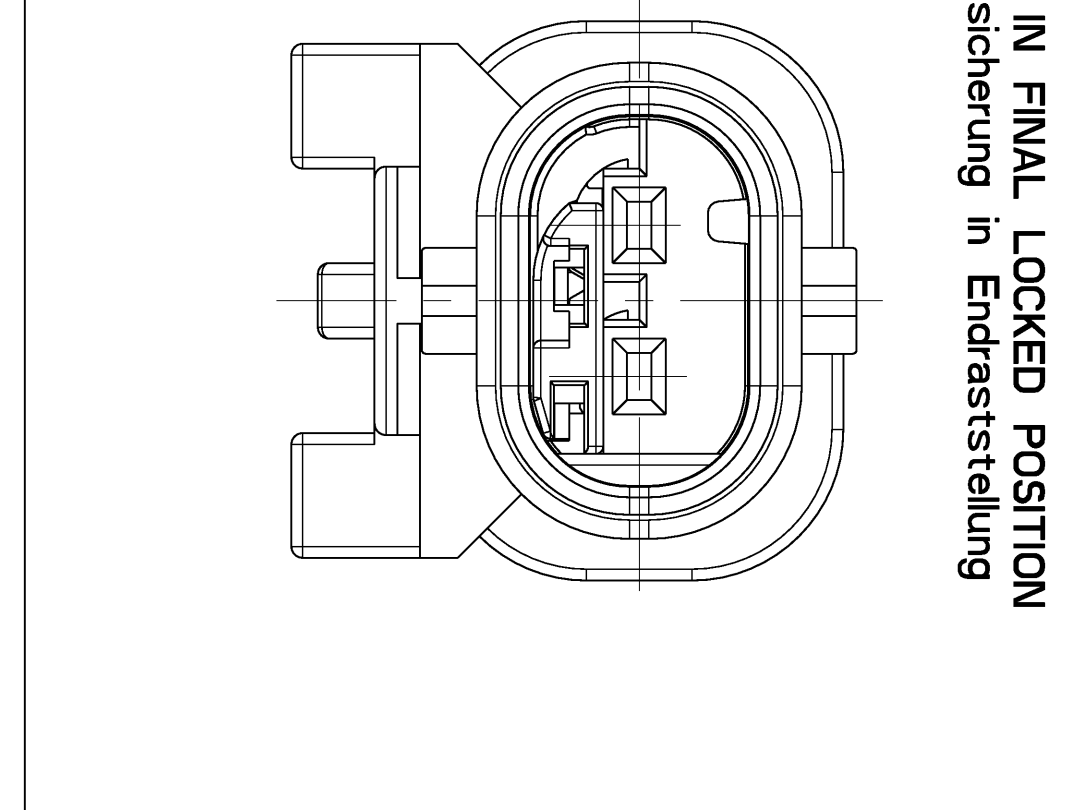

USED MCON 12mm LL MALE TERMINALS AND SEALS

TE CONNECTIVITY TERMINALS	WIRE RANGE	TE CONNECTIVITY SINGLE WIRE SEAL	TE CONNECTIVITY BLIND PLUG
1718756	0.14 - 0.22mm²	967067-2	967056-1
1718758	0.25 - 0.35mm²	967067-2	
1718760	0.5 - 0.75mm²	967067-1	
1718762	mm²	967067-1	

TERMINAL TE CONNECTIVITY - APPLICATION SPEC. (14-18464)