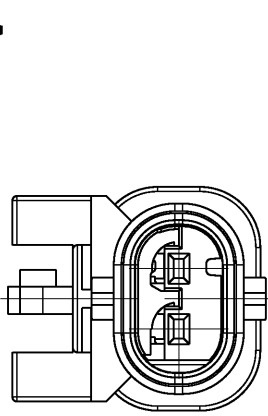

SHOWN

1-1703498-2