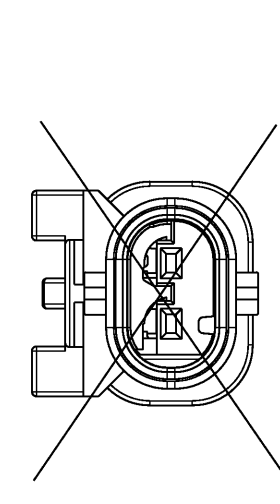

B
2-1703498-1