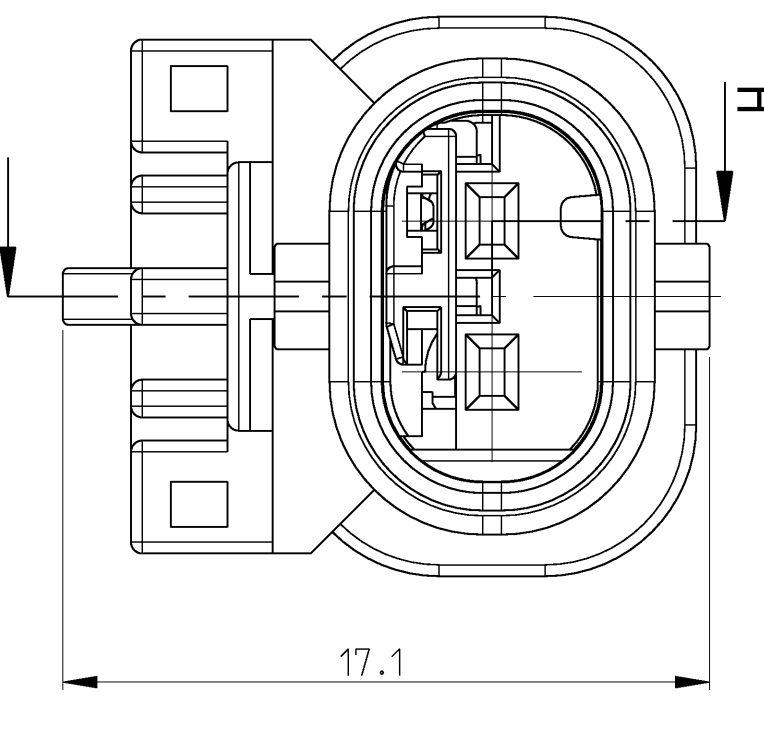

## 1-1703498-2

A  
1-1703498-2

B  
2-1703498-2

C  
3-1703498-2

Z  
4-1703498-2

## 1-1703498-3

CODINGS  
2:1

A  
1-1703498-3  
(BLACK)

B  
2-1703498-3  
(BLACK)  
2-1703498-4  
(YELLOW)

C  
3-1703498-3

Z  
4-1703498-3

TE CONNECTIVITY SINGLE WIRE SEAL	TE CONNECTIVITY WIRE RANGE	TE CONNECTIVITY SINGLE WIRE SEAL	TE CONNECTIVITY BLIND PLUG
1718756	0.14 - 0.22mm <sup>2</sup>	967067-2	967056-1
1718758	0.25 - 0.35mm <sup>2</sup>	967067-2	
1718760	0.5 - 0.75mm <sup>2</sup>	967067-1	
1718762	mm <sup>2</sup>	967067-1	