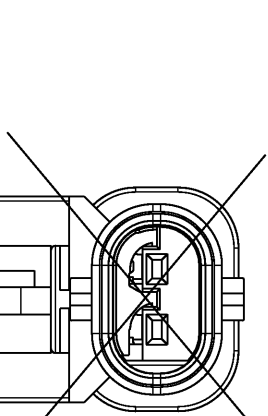

SHOWN

1-1703498-1

SHOWN

1-1703498-2

SHOWN

1-1703498-3

TE CONNECTIVITY SINGLE WIRE SEAL	TE CONNECTIVITY WIRE RANGE	TE CONNECTIVITY SINGLE WIRE SEAL	TE CONNECTIVITY BLIND PLUG
1718756	0.14 - 0.22mm²	967067-2	967056-1
1718758	0.25 - 0.35mm²	967067-2	
1718760	0.5 - 0.75mm²	967067-1	
1718762	mm²	967067-1	

TE CONNECTIVITY	TE CONNECTIVITY	TE CONNECTIVITY	TE CONNECTIVITY	TE CONNECTIVITY
2-1670916-1	2-1703498-2	2-1703498-3	2-1703498-4	2-1703498-1
C	C	C	A	C
Male Housing 2POS.	Male Housing 2POS.	Male Housing 2POS.	Male Housing 2POS.	Male Housing 2POS.

TE CONNECTIVITY	TE CONNECTIVITY	TE CONNECTIVITY	TE CONNECTIVITY
3-1703498-1	3-1703498-2	3-1703498-3	3-1703498-4
C	C	C	C
Male Housing 3POS.	Male Housing 3POS.	Male Housing 3POS.	Male Housing 3POS.

TE CONNECTIVITY	TE CONNECTIVITY	TE CONNECTIVITY	TE CONNECTIVITY
4-1703498-1	4-1703498-2	4-1703498-3	4-1703498-4
C	Z	Z	B
Male Housing 4POS.	Male Housing 4POS.	Male Housing 4POS.	Male Housing 4POS.

USED MCON 12mm LL MALE TERMINALS AND SEALS

TE CONNECTIVITY TERMINALS	WIRE RANGE	TE CONNECTIVITY SINGLE WIRE SEAL	TE CONNECTIVITY BLIND PLUG
1718756	0.14 - 0.22mm²	967067-2	967056-1
1718758	0.25 - 0.35mm²	967067-2	
1718760	0.5 - 0.75mm²	967067-1	
1718762	mm²	967067-1	

TERMINAL TE CONNECTIVITY - APPLICATION SPEC. (14-18464)