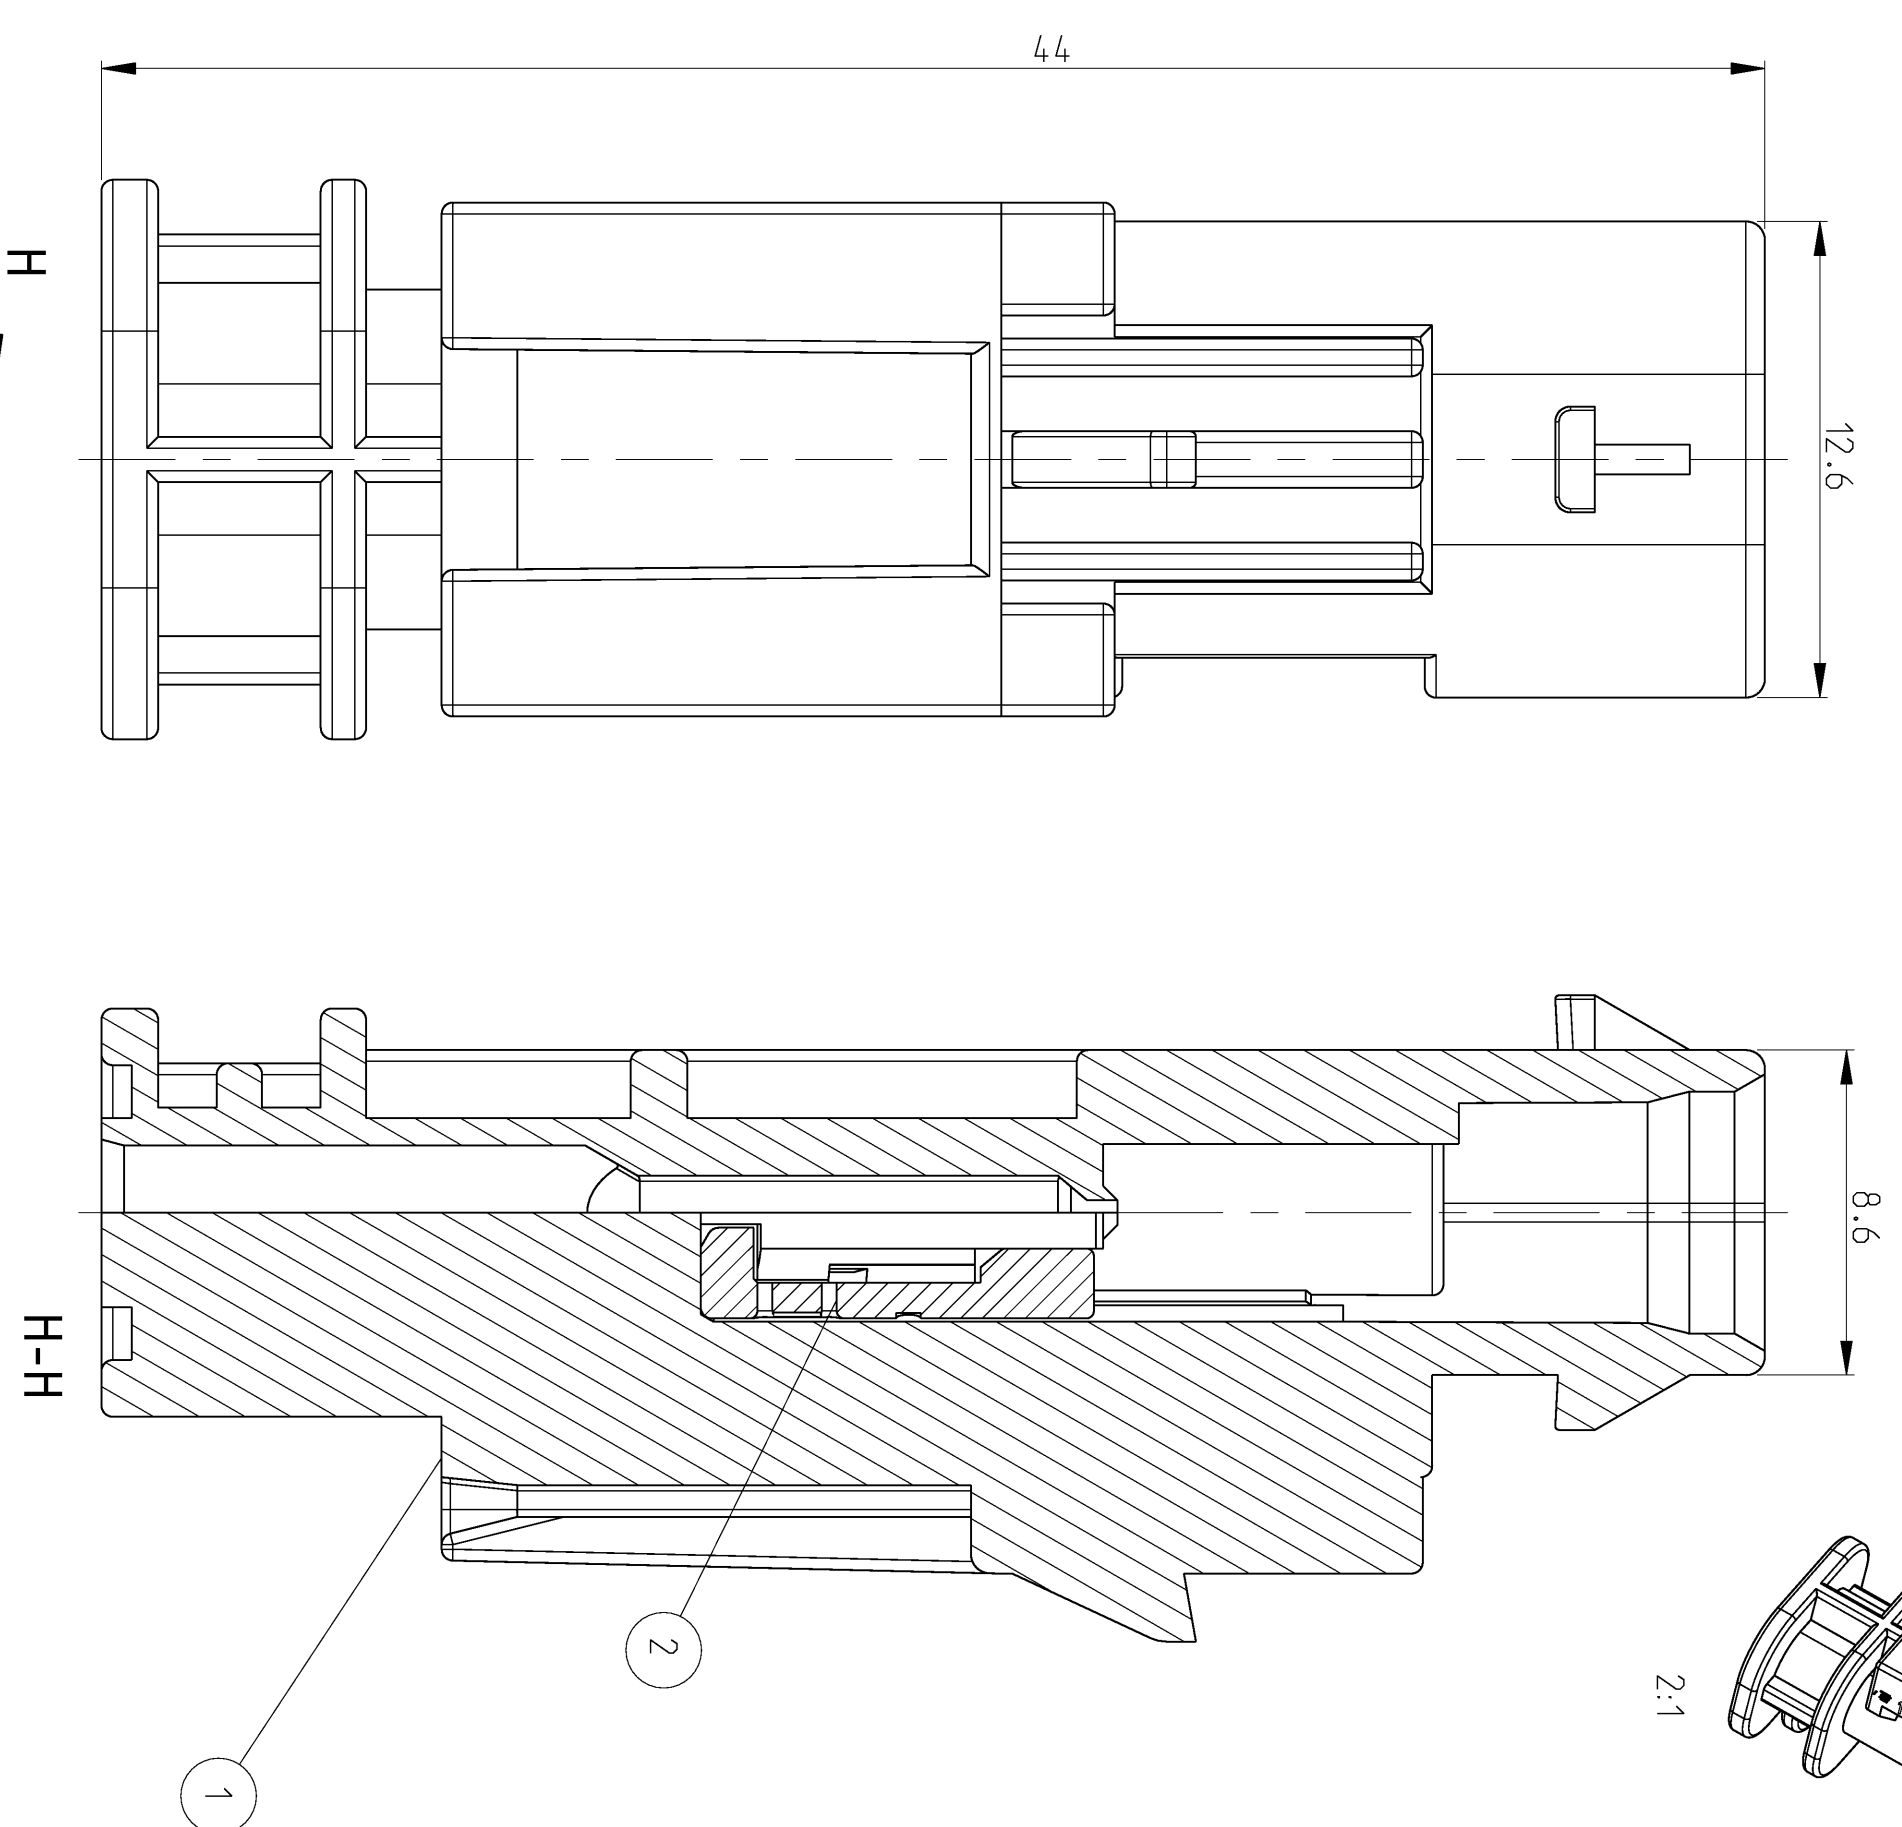

## 1-1703498-3

CODINGS  
2:1

A  
1-1703498-3  
(BLACK)

B  
2-1703498-3  
(BLACK)  
2-1703498-4  
(YELLOW)

C  
3-1703498-3

Z  
4-1703498-3

TE CONNECTIVITY SINGLE WIRE SEAL	TE CONNECTIVITY WIRE RANGE	TE CONNECTIVITY SINGLE WIRE SEAL	TE CONNECTIVITY BLIND PLUG
1718756	0.14 - 0.22mm <sup>2</sup>	967067-2	967056-1
1718758	0.25 - 0.35mm <sup>2</sup>	967067-2	
1718760	0.5 - 0.75mm <sup>2</sup>	967067-1	
1718762	mm <sup>2</sup>	967067-1	