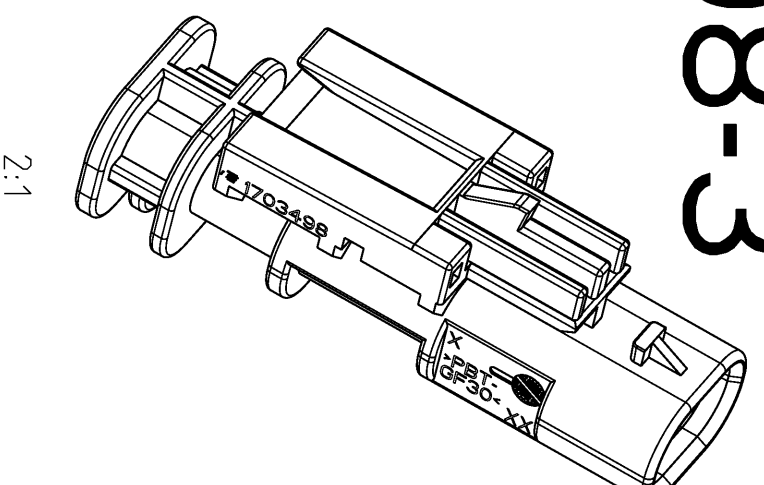

## 1-1703498-3

CODINGS  
2:1

A  
1-1703498-3  
(BLACK)

B  
2-1703498-3  
(BLACK)  
2-1703498-4  
(YELLOW)

C  
3-1703498-3

Z  
4-1703498-3

TE CONNECTIVITY SINGLE WIRE SEAL	TE CONNECTIVITY WIRE RANGE	TE CONNECTIVITY SINGLE WIRE SEAL	TE CONNECTIVITY BLIND PLUG
1718756	0.14 - 0.22mm <sup>2</sup>	967067-2	967056-1
1718758	0.25 - 0.35mm <sup>2</sup>	967067-2	
1718760	0.5 - 0.75mm <sup>2</sup>	967067-1	
1718762	mm <sup>2</sup>	967067-1	