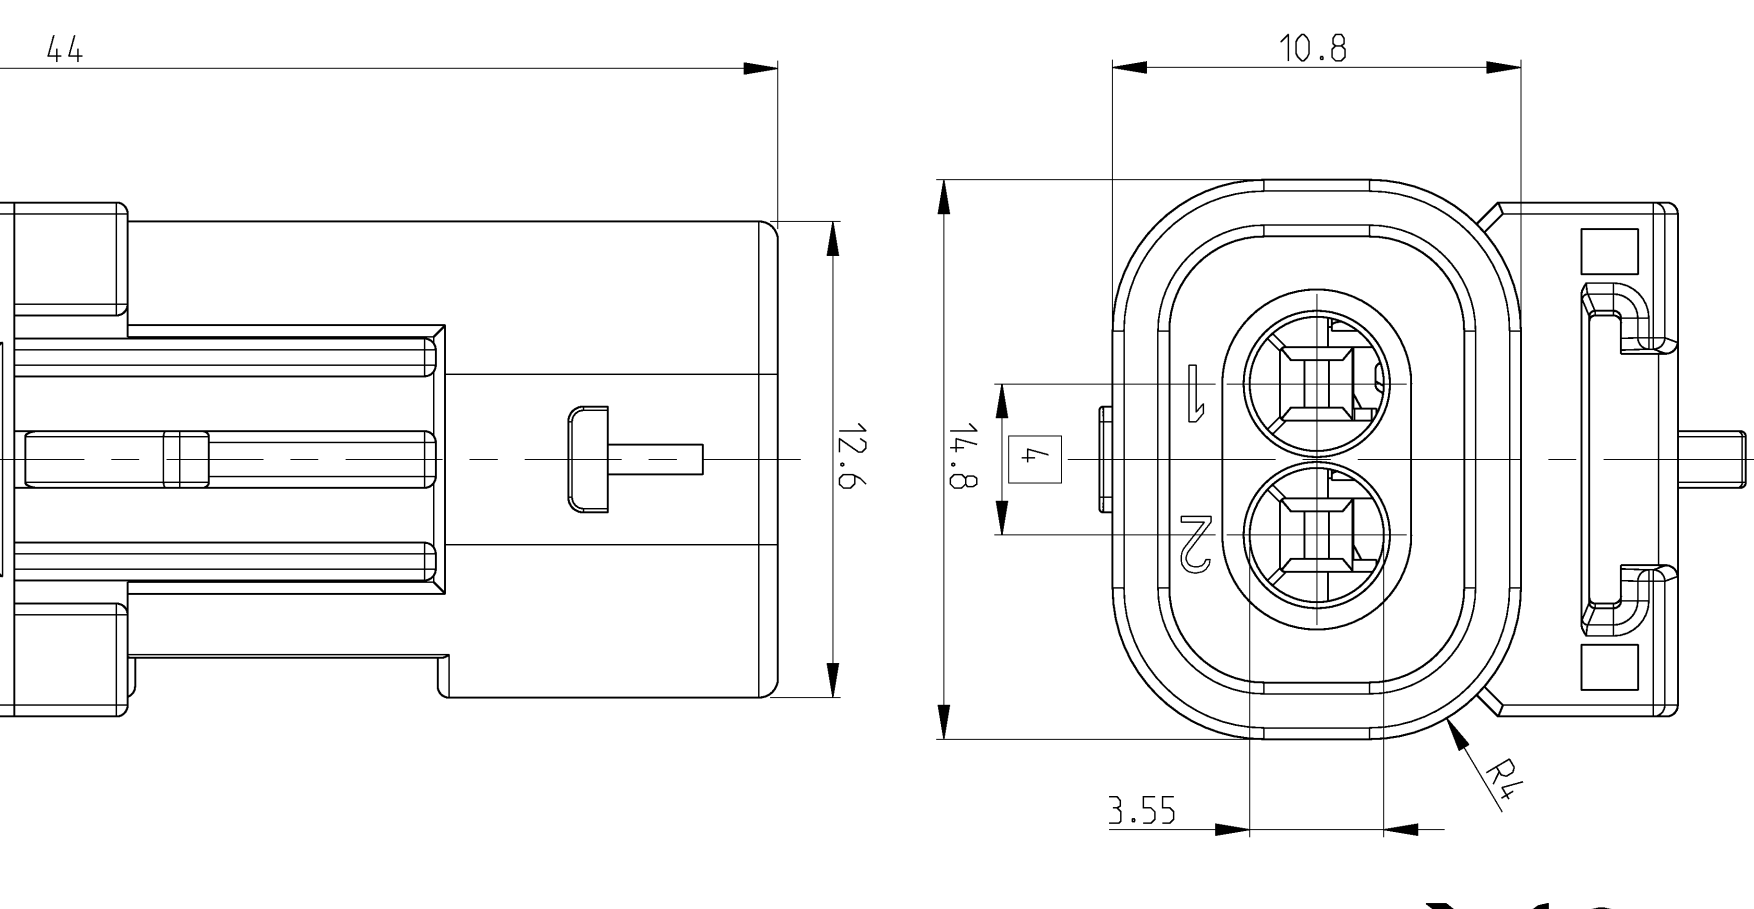

## 1-1703498-3

CODINGS  
2:1

A  
1-1703498-3  
(BLACK)

B  
2-1703498-3  
(BLACK)  
2-1703498-4  
(YELLOW)

C  
3-1703498-3

Z  
4-1703498-3

TE CONNECTIVITY SINGLE WIRE SEAL	TE CONNECTIVITY WIRE RANGE	TE CONNECTIVITY SINGLE WIRE SEAL	TE CONNECTIVITY BLIND PLUG
1718756	0.14 - 0.22mm <sup>2</sup>	967067-2	967056-1
1718758	0.25 - 0.35mm <sup>2</sup>	967067-2	
1718760	0.5 - 0.75mm <sup>2</sup>	967067-1	
1718762	mm <sup>2</sup>	967067-1	