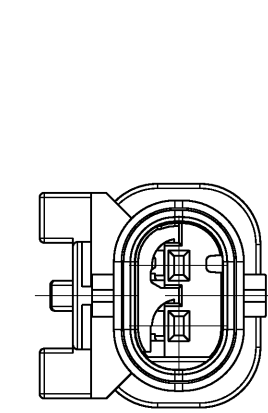

CODINGS
2:1