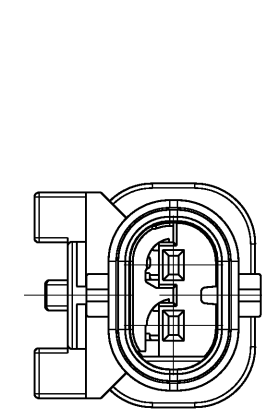

B
2-1703498-1