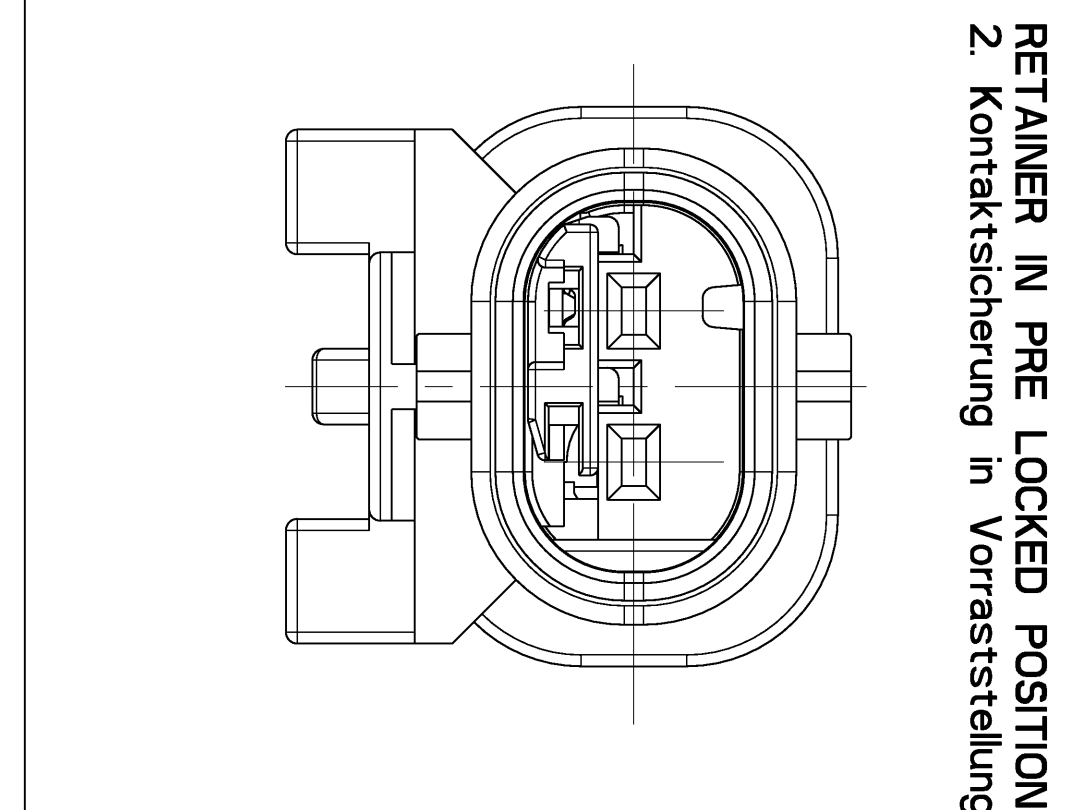

USED MCON 12mm LL MALE TERMINALS AND SEALS

TE CONNECTIVITY TERMINALS	WIRE RANGE	TE CONNECTIVITY SINGLE WIRE SEAL	TE CONNECTIVITY BLIND PLUG
1718756	0.14 - 0.22mm²	967067-2	967056-1
1718758	0.25 - 0.35mm²	967067-2	
1718760	0.5 - 0.75mm²	967067-1	
1718762	mm²	967067-1	

TERMINAL TE CONNECTIVITY - APPLICATION SPEC. (14-18464)