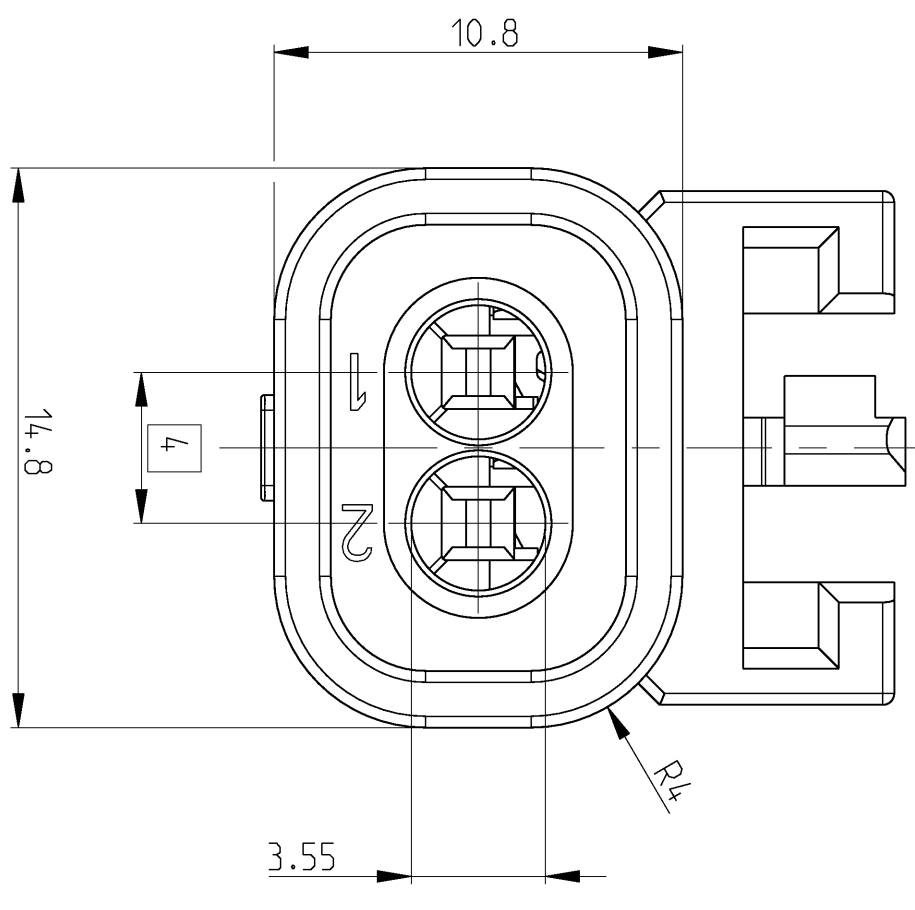

SHOWN

1-1703498-2

C
3-1703498-2

Z
4-1703498-2