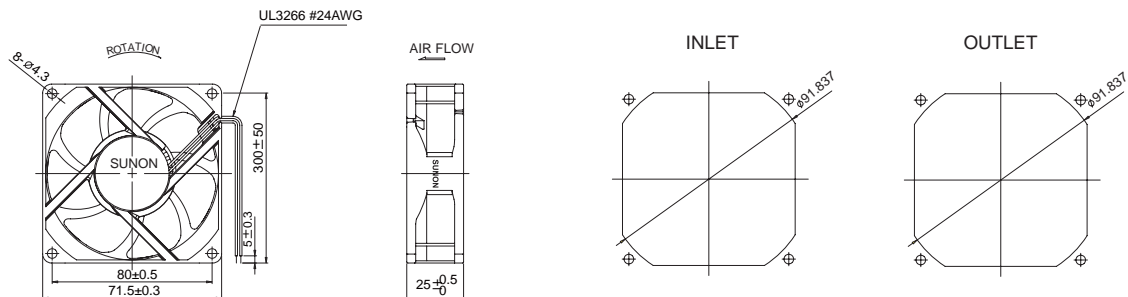

80x80x25 mm

SUNON

MagLev Motor AC Fan

40-41 CFM

Model	P/N	Bearing	Rating Voltage (VAC)	Freq. (Hz)	Power Current (AMP)	Power Consumption (WATTS)	Speed (RPM)	Air Flow (CFM)	Static Pressure (Inch-H ₂ O)	Noise (dBA)	Weight (g)
MA1082-HVL	GN	● Vapo ○ BALL ◎ Sleeve	115	50/60	0.112/0.116	3.6/3.6	3200/3300	40/41	0.14/0.15	32/33	102.2
MA2082-HVL	GN	●	220-240	50/60	0.102/0.101	4.6/4.6	3200/3300	40/41	0.14/0.15	32/33	102.2

Frame : PBT Plastic

UNITS:mm

*All model could be customized on voltage or any other requirements to fit your need.

*Specifications subject to change without notice. Please Visit SUNON web site at <http://www.sunon.com> for update information.