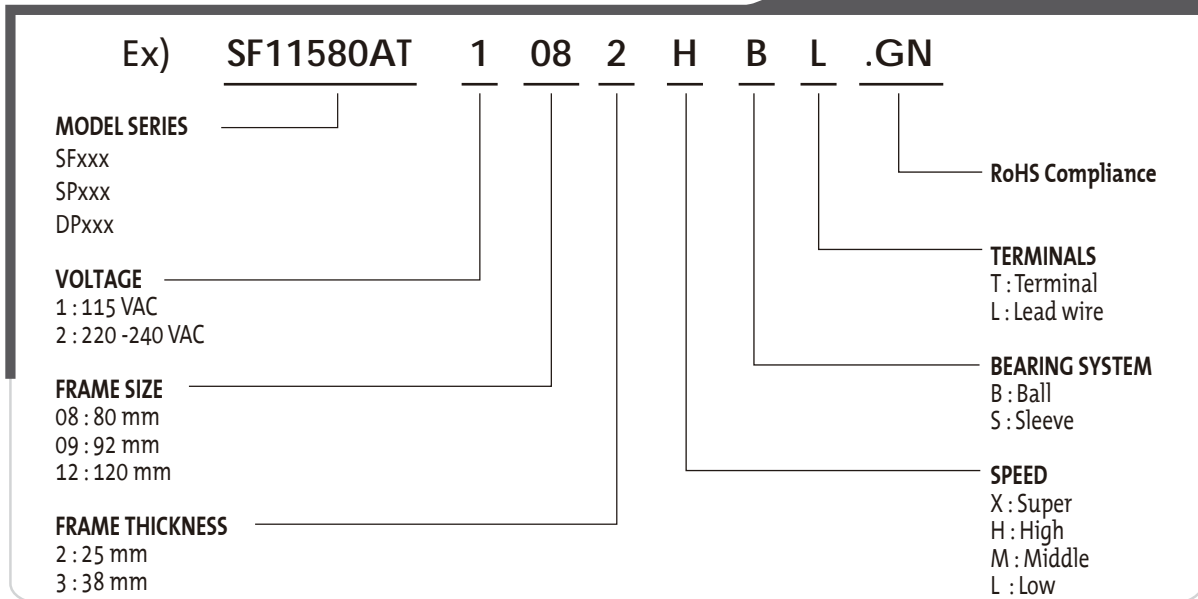

Model Numbering System

General AC Fan