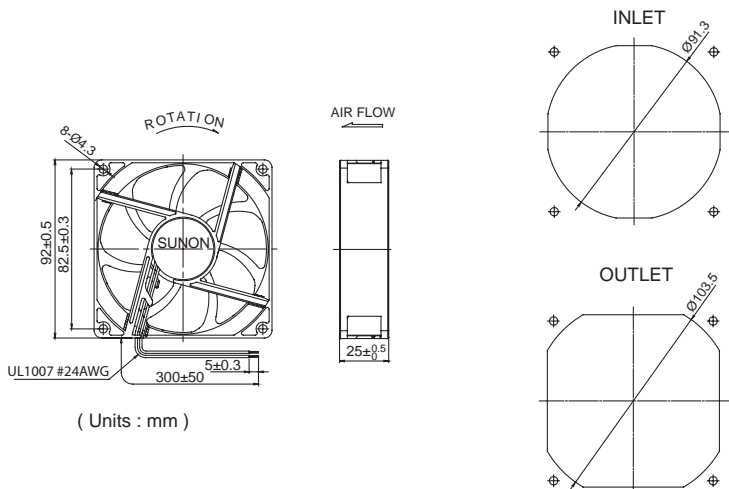

*All model could be customized. Please contact with Sunon Sales.

*Specifications are subject to change without notice. Please Visit SUNON web site at <http://www.sunon.com> for update information.