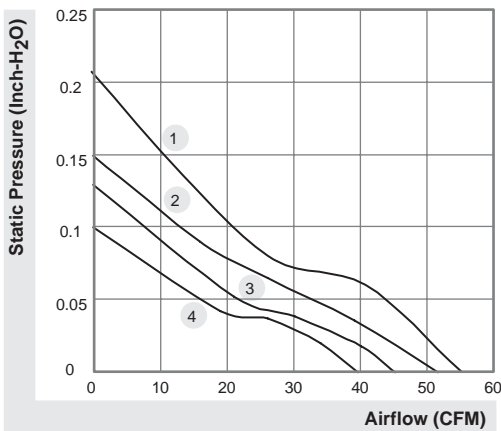

*All model could be customized. Please contact with Sunon Sales.

*Specifications are subject to change without notice. Please Visit SUNON web site at <http://www.sunon.com> for update information.