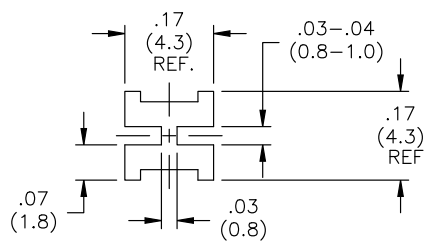

SQLEDS1

For T-1 Series LED