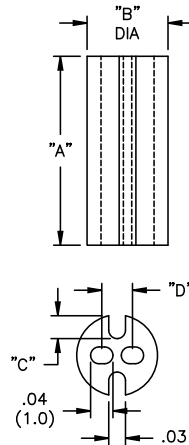

## LEDS1/LEDS2/LEDS3 LED Spacers

### LEDS 1/2

For T-1 Series LED

### LEDS 3

For T-1 3/4 Series LED

- Allows easy assembly without tools, while firmly holding LED's during handling
- Provides lead separation and lateral stability for components

**Material: PVC, RMS-26 (UL 94V-0) • Color: Black**

Part No.	Standard Pack: 1000 per bag			
	"A"	"B" ± .020	"C"	"D"
LEDS1-4-26	1/4 (6.4)	.156 (4.0)	.047 (1.2)	.06 (1.5)
LEDS1-6-26	3/8 (9.5)			
LEDS1-8-26	1/2 (12.7)			
LEDS2-4-26	1/4 (6.4)	.188 (4.8)	.060 (1.5)	.10 (2.5)
LEDS2-6-26	3/8 (9.5)			
LEDS2-8-26	1/2 (12.7)			
LEDS2-10-26	5/8 (15.9)			
LEDS2-12-26	3/4 (19.1)			
LEDS3-3-26	3/16 (4.8)			
LEDS3-4-26	1/4 (6.4)	.32 (8.1)	—	.10 (2.5)
LEDS3-6-26	3/8 (9.5)			
LEDS3-8-26	1/2 (12.7)			
LEDS3-10-26	5/8 (15.9)			
LEDS3-12-26	3/4 (19.1)			