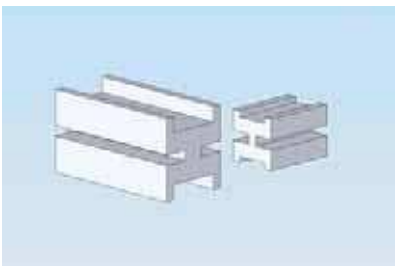

SQLEDS1/SQLEDS2 Square LED Spacers