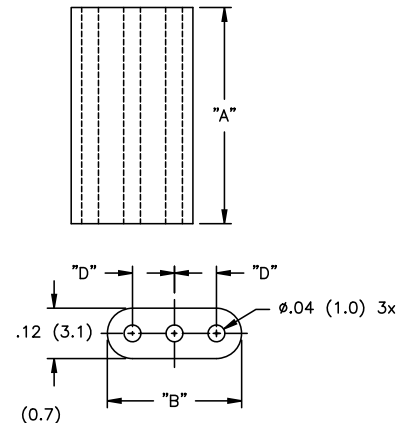

## LEDS1/LEDS2/LEDS3 LED Spacers

### LEDS 1/2

For T-1 Series LED

### LEDS 3

For T-1 3/4 Series LED

- Allows easy assembly without tools, while firmly holding LED's during handling
- Provides lead separation and lateral stability for components

**Material: PVC, RMS-26 (UL 94V-0) • Color: Black**