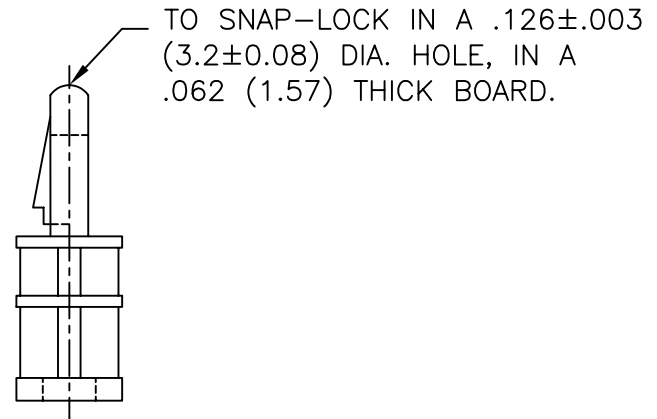

AVAILABLE BY SPECIAL ORDER ONLY

PART NO.	DIM. "A"
LCBS-L-5-01	±.015 (±0.4)
LCBS-L-6-01	.30 (7.6)
LCBS-L-7-01	3/8 (9.5)
LCBS-L-8-01	7/16 (11.1)
LCBS-L-9-01	1/2 (12.7)
LCBS-L-10-01	9/16 (14.3)
LCBS-L-10-01	5/8 (15.9)

NOTES:

1. MATERIAL: NYLON 6/6 (RMS-01).
FLAME RETARDANT, NYLON (RMS-19),
AVAILABLE BY SPECIAL ORDER ONLY.
2. COLOR: NATURAL.
3. INSTALLS WITH A #4 (M3) SCREW OR RIVET.

TITLE: LOCKING CKT. BD. SUPPORT, L STYLE			DWG IN IN (MM) FINAL				
TOLERANCES UNLESS NOTED .XX=±.010 .XXX=±.005 FRAC=1/64 ANG=1°			FILE # LCBS-L	DWN: P.B.	APP:	PART # LCBS-L-SERIES	PRINT TYPE CA
REV			MAT'L: SEE NOTES	DT: 03-11-94	DT:		
B	SEE ECN #862 FOR CHANGES	SM 10.04.04	RE: RICHCO, INC.	RICHCO INC. PO BOX 804238, CHICAGO, 60680 (773) 539-4060			
A	UPDATED NOTES AND CHANGED FILE NO.	SM 07.31.02					
REV	DESCRIPTION	ENGR DATE					