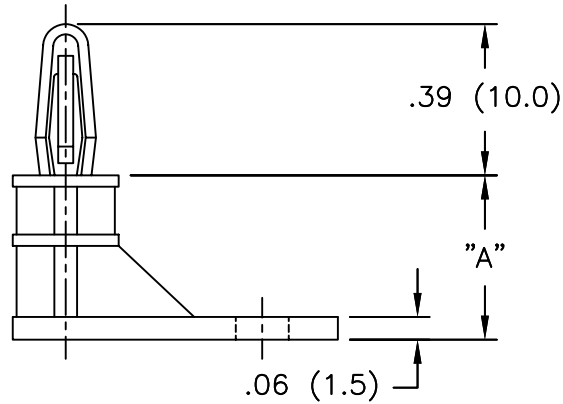

AVAILABLE BY SPECIAL ORDER ONLY

PART NO.	DIM. "A"
LCBS-L-5-01	±.015 (±0.4)
LCBS-L-6-01	.30 (7.6)
LCBS-L-7-01	3/8 (9.5)
LCBS-L-8-01	7/16 (11.1)
LCBS-L-9-01	1/2 (12.7)
LCBS-L-10-01	9/16 (14.3)
LCBS-L-10-01	5/8 (15.9)

NOTES:

1. MATERIAL: NYLON 6/6 (RMS-01).
FLAME RETARDANT, NYLON (RMS-19),
AVAILABLE BY SPECIAL ORDER ONLY.
2. COLOR: NATURAL.
3. INSTALLS WITH A #4 (M3) SCREW OR RIVET.

TITLE: LOCKING CKT. BD. SUPPORT, L STYLE			DWG IN IN (MM) FINAL				
TOLERANCES UNLESS NOTED .XX=±.010 .XXX=±.005 FRAC=1/64 ANG=1°			FILE # LCBS-L	DWN: P.B.	APP:	PART # LCBS-L-SERIES	PRINT TYPE CA
REV			MAT'L: SEE NOTES	DT: 03-11-94	DT:		
B	SEE ECN #862 FOR CHANGES	SM 10.04.04	RE: RICHCO, INC.	RICHCO INC. PO BOX 804238, CHICAGO, 60680 (773) 539-4060			
A	UPDATED NOTES AND CHANGED FILE NO.	SM 07.31.02					
REV	DESCRIPTION	ENGR DATE					