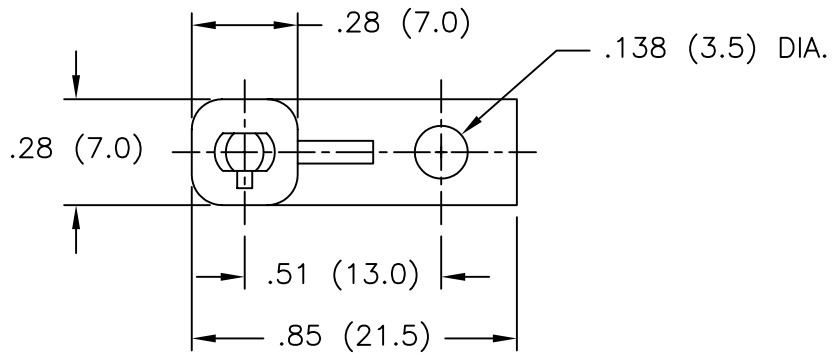

AVAILABLE BY SPECIAL ORDER ONLY

PART NO.	DIM. "A"
LCBS-L-5-01	±.015 (±0.4)
LCBS-L-6-01	.30 (7.6)
LCBS-L-7-01	3/8 (9.5)
LCBS-L-8-01	7/16 (11.1)
LCBS-L-9-01	1/2 (12.7)
LCBS-L-10-01	9/16 (14.3)
LCBS-L-10-01	5/8 (15.9)

NOTES:

1. MATERIAL: NYLON 6/6 (RMS-01).
FLAME RETARDANT, NYLON (RMS-19),
AVAILABLE BY SPECIAL ORDER ONLY.
2. COLOR: NATURAL.
3. INSTALLS WITH A #4 (M3) SCREW OR RIVET.

TITLE: LOCKING CKT. BD. SUPPORT, L STYLE			DWG IN IN (MM) FINAL				
TOLERANCES UNLESS NOTED .XX=±.010 .XXX=±.005 FRAC=1/64 ANG=1°			FILE # LCBS-L	DWN: P.B.	APP:	PART # LCBS-L-SERIES	PRINT TYPE CA
REV			MAT'L: SEE NOTES	DT: 03-11-94	DT:		
B	SEE ECN #862 FOR CHANGES	SM 10.04.04	RE: RICHCO, INC.	RICHCO INC. PO BOX 804238, CHICAGO, 60680 (773) 539-4060			
A	UPDATED NOTES AND CHANGED FILE NO.	SM 07.31.02					
REV	DESCRIPTION	ENGR DATE					