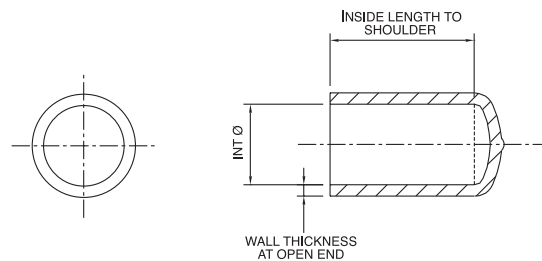

EFA02 43 XXX Adapter Dust Cap

Features

- Provides environmental protection for SMA, ST and FC adapters

A Europlus/Richco Product				
Material: PVC, RMS-187; Color: Black				
Standard Pack: 500 per bag				
Part No.	Contents	Inside Length to Shoulder (± 2.0)	Internal Dia. (±0.10)	Wall Thickness at Open End
EFA02 43 001	SMA Connector Adapter Dust Cap	12.7	3.0	10.0 ± 0.25
EFA02 43 002	ST Adapter Dust Cap			
EFA02 43 003	FC Adapter Dust Cap	8.0	7.1	

All dimensions in millimeters