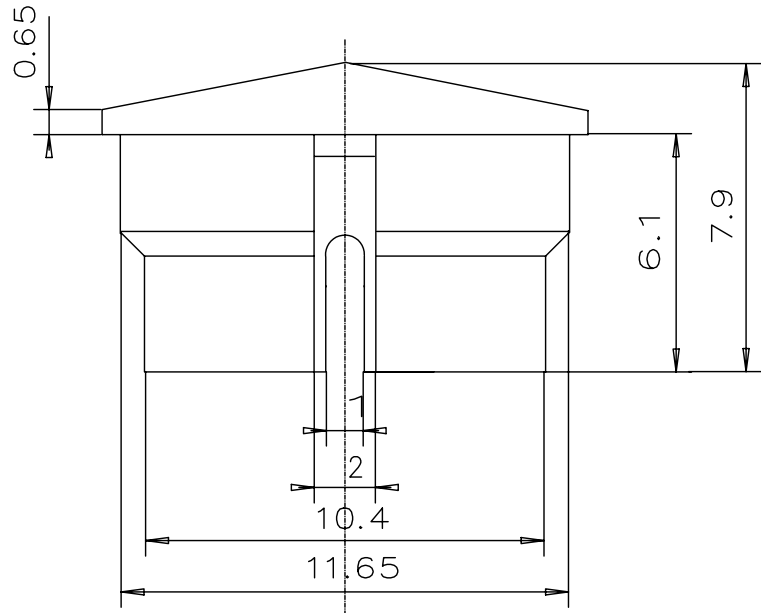

6 5 4 3 2 1

D
C
B
A

P/N	COLOR
31-15-101	LIGHT GRAY
31-15-102	GRAY
31-15-103	BLACK
31-15-104	RED
31-15-105	BLUE
31-15-106	YELLOW
31-15-107	GREEN

REVISIONS		CHNG	CHK	APPR
REV	DATE	CHANGE		

**RoHS
COMPLIANT**

TOLERANCE UNLESS OTHERWISE SPECIFIED	
X	± 1
X.X	± 0.4
X.XX	± 0.13

DRAWN BY: DF	DATE: 4/10/08
CHECK BY:	DATE:
APPR BY:	DATE:

Power Dynamics, Inc.
Phone: 973 560-0019 Whippany, New Jersey Fax: 973 560-0076

PART: 15mm PRISMATIC CAP
MAT FINISH

31-15-10X

PART #: 31-15-10X

SIZE: A
SCALE: NTS

ALL DIMENSIONS FOR REFERENCE ONLY
DIMENSIONS ARE IN MILLIMETERS

SHEET 1 of 1
REV:

6 5 4 3 2 1