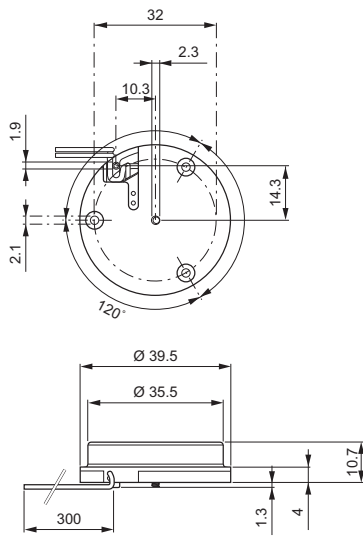

Dimensional drawing

Fortimo deco mini spot 300 827 10V