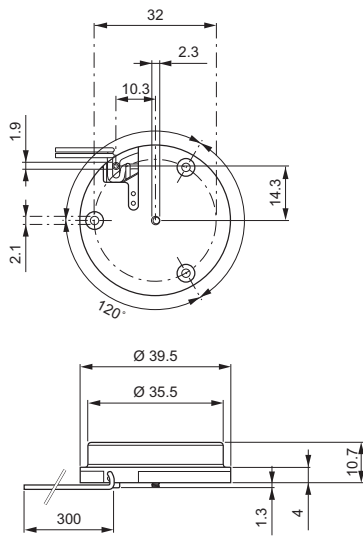

Order code	929000663008
Full product code	929000663008
Full product name	Fortimo deco mini spot 300 827 10V
Order product name	Fortimo deco mini spot 300 827 10V
Pieces per pack	1
Packing configuration	30
Packs per outerbox	30
Bar code on pack - EAN1	8718291158356
Bar code on outerbox - EAN3	8718291158363
Logistic code(s) - 12NC	929000663008
Net weight per piece	19.885 gr

PHILIPS

sense and simplicity

Dimensional drawing

Fortimo deco mini spot 300 827 10V

Fortimo deco mini spot 300 827 10V

© 2012 Koninklijke Philips Electronics N.V.
All rights reserved.

Specifications are subject to change without notice. Trademarks are the property of Koninklijke Philips Electronics N.V. or their respective owners.