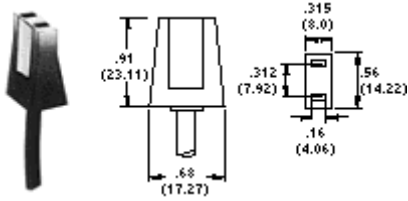

# FAN CORDS

- Comply with UL, and CSA requirements
- Ratings: UL Rated 10 AMP/125 VA CSA Rated 7 AMP/125 VAC
- Constructed from 2 conductor 18 AWG SPT-1 105 C VW-1
- Straight and 90 degree style plugs available
- 2 prong style plugs available in all lengths

## Straight Style

Cord Sets	Length	Model No.
Straight Style	24"	432000
	36"	432020
	48"	432002

## 90 Degrees Style

Cord Sets	Length	Model No.
90 degree	36"	432021

## 2 Prong Style

Cord Sets	Length	Model No.
2 Prong Style	24"	432050
	36"	432051
	48"	432052