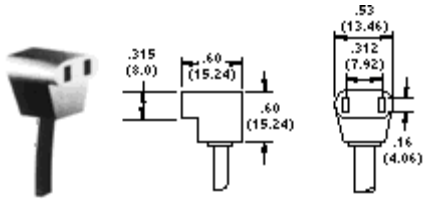

# FAN CORDS

- Comply with UL, and CSA requirements
- Ratings: UL Rated 10 AMP/125 VA CSA Rated 7 AMP/125 VAC
- Constructed from 2 conductor 18 AWG SPT-1 105 C VW-1
- Straight and 90 degree style plugs available
- 2 prong style plugs available in all lengths

## Straight Style

Cord Sets	Length	Model No.
Straight Style	24"	432000
	36"	432020
	48"	432002

## 90 Degrees Style

Cord Sets	Length	Model No.
90 degree	36"	432021

## 2 Prong Style

Cord Sets	Length	Model No.
2 Prong Style	24"	432050
	36"	432051
	48"	432052