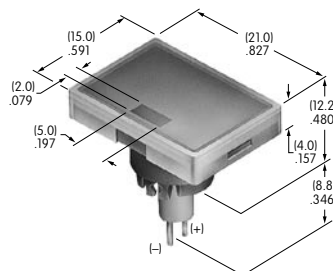

AT3016
Rectangular Cap for Super Bright LED
Polycarbonate
Colors: JB
Series: YB

AT3012
Rectangular Spot Illuminated Cap with Built-in LED
Polycarbonate
Cap Colors: JA JB JC JE JF
LED Colors: C D F CF
Volts: 2 5 12 24
Series: YB