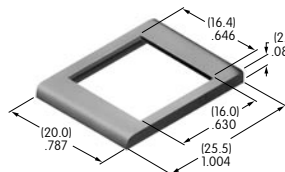

AT204
Bezel
Polycarbonate
Colors: A B C D E F G H
Series: MLW