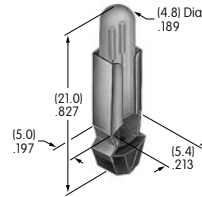

AT607
Incandescent Lamp
Volts: 5 12
Series: LB
T-1 Bi-pin