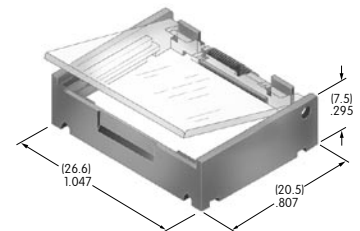

AT4172
Spring Loaded
Protective Guard
Cover: Polycarbonate
Base: Polyamide
Coil spring: Stainless steel
Series: LB UB