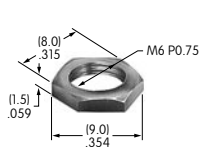

AT513M
Hex Nut
Brass with nickel plating
Series: B EB FRO1 M
MB20 MR P

AT515 (M-metric H-inch)
Locking Ring for D Flat Bushing
Steel with zinc/chromate
Series: FRO1 M MB24