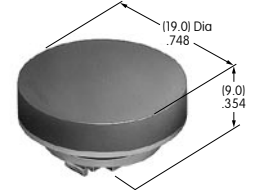

AT4043
Splashproof Boot
Silicone Rubber
Series: MB SB WB

AT4051
Spot Illuminated Cap
Polycarbonate
Colors: AB
Series: KB

AT4052
Spot Illuminated Cap
Polycarbonate
Colors: AB
Series: HB

AT4054
Round Solid Colored Cap
Polycarbonate
Colors: BJ CJ EJ FJ GJ
Series: LB Panel Seal

AT4055
Round Colored Insert Cap
Polycarbonate
Colors: JB JC JE JF JG
Series: LB Panel Seal

AT4057
Protective Guard
Polycarbonate
Series: LB

AT4058
Sculptured Cap
Polyamide
Colors: A B C E F G H
Series: JB

AT4059
Flat Cap
Polycarbonate
Colors: A B C E F G H
Series: JB

AT4060
Clear Cap with Colored Diffuser
Polycarbonate
Colors: JB JC JE JF
Series: JB

AT4062
Rocker
Polyamide
Colors: A B C
Series: G

AT4063
.157" Diameter Slip-on Cap
Polyamide
Colors: A B C
Series: GB G3B

Color Codes: A Black B White C Red D Amber E Yellow F Green G Blue H Gray J Clear