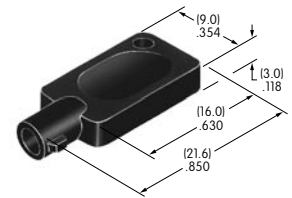

AT4094

Actuator Key
Polyacetal
Color: A
Series: SK