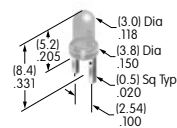

AT633
Single Element LED
Colors: C D F
Series: HB
T-1 Bi-pin