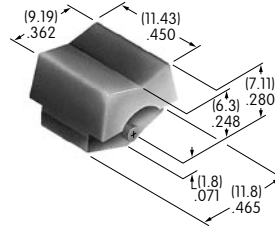

AT4149
.365" Wide Paddle
 Polyamide
 Colors: A B C E F G H
 Series: M M2T P

AT4150
.450" Wide Rocker
 Polyamide
 Colors: A B C E F G H
 Series: M M2T

AT4151
.450" Wide Paddle
 Polyamide
 Colors: A B C E F G H
 Series: M M2T