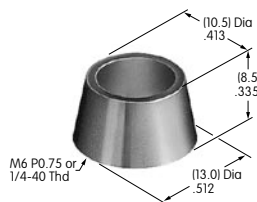

AT512C (M-metric H-inch)
Conical Nut
Brass with chrome plating
Series: EB MB20