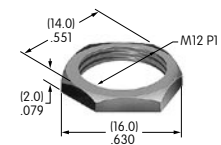

AT513M
Hex Nut
Brass with nickel plating
Series: B EB FRO1 M
MB20 MR P

AT515 (M-metric H-inch)
Locking Ring for D Flat Bushing
Steel with zinc/chromate
Series: FRO1 M MB24

AT516
O-ring
Nitrile butadiene rubber
Series: M MB20

AT518
Locking Ring
Steel with zinc/chromate
Series: HS PS TS

AT520
Split Lockwasher
Steel with zinc/chromate
Series: HS PS TS

AT526
Hex Mounting Nut
Steel with nickel plating
Series: HS PS TS

AT527 (M-metric H-inch)
Hex Mounting Nut
Steel with nickel plating
Series: M P S SB SK TL

AT527MA
Black Hex Face Nut
Steel with black chrome plating
Series: TL

AT528
Mounter for Round Cap
Glass fiber reinforced polyamide
Color: A
Series: MB20

AT529
Mounter for Square Cap
Stainless steel frame
GFR PBT spacer
Series: EB

AT530
Panel Mount for Single Pole
Polyamide & polyacetel
Colors: A B C E F G H
Series: A AB

Color Codes: A Black B White C Red D Amber E Yellow F Green G Blue H Gray J Clear