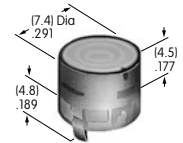

AT4025
Rectangular Dust Cover
Lid: Polyvinyl chloride
Base: Polyamide
Series: KB

AT4026
Rectangular Solid Colored Cap
Polycarbonate
Colors: BJ CJ EJ FJ GJ
Series: LB

AT4027
Rectangular Colored Insert Cap
Polycarbonate
Colors: JB JC JE JF JG
Series: LB

AT4030
Rectangular Nonilluminated Cap
Polycarbonate
Colors: A B C E F G H
Series: LB

AT4031
Square Cap for Bright & Super Bright LED
Polycarbonate
Colors: JB
Series: HB

AT4032
Round Cap for Bright & Super Bright LED
Polycarbonate
Colors: JB
Series: HB

AT4033
Square Indicator Cap
Polycarbonate
Colors: JB
Series: HB

AT4034
Round Indicator Cap
Polycarbonate
Colors: JB
Series: HB

AT4035
Square Nonilluminated Cap
Polycarbonate
Colors: A B C E F G
Series: HB

AT4036
Round Nonilluminated Cap
Polycarbonate
Colors: B C E F G
Series: HB

AT4041 (M-metric H-inch)
Splashproof Boot for Momentary
Silicone rubber
Series: MB

AT4042 (M-metric H-inch)
Splashproof Boot for Alternate
Silicone rubber
Series: MB

Color Codes: A Black B White C Red D Amber E Yellow F Green G Blue H Gray J Clear