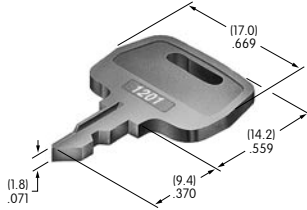

AT4081

Actuator Key
Zinc alloy with chrome plating
Series: SK