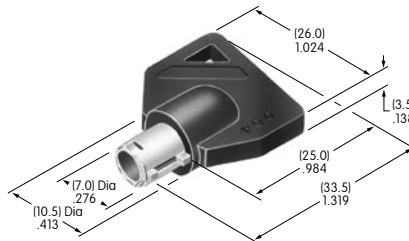

AT4143
End Barrier
 Polyamide
 Color: A
 Series: UB2

AT4144
Center Barrier
 Polyamide
 Color: A
 Series: UB2

AT4145
Square Dust Cover
 Lid: PVC
 Gasket: Polyethylene
 Series: UB2

AT4146
Tubular Key
 Brass with nickel plating
 ABS handle
 Color: A
 Series: CKM