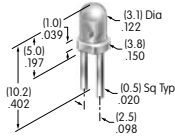

AT625
Single Element LED
Color: G
Series: KB LB YB
T-1 Bi-pin