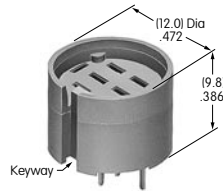

AT702
Double Pole
Straight PC Adaptor
 Glass fiber reinforced polyamide
 Series: KB

AT711
Single Pole
Straight PC Adaptor
 Glass fiber reinforced polyamide
 Series: LB

AT712
Double Pole
Straight PC Adaptor
 Glass fiber reinforced polyamide
 Series: LB