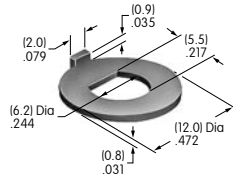

AT516
O-ring
Nitrile butadiene rubber
Series: M MB20