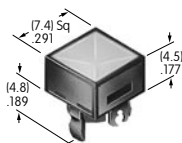

AT4031
Square Cap for Bright & Super Bright LED
Polycarbonate
Colors: JB
Series: HB

AT4032
Round Cap for Bright & Super Bright LED
Polycarbonate
Colors: JB
Series: HB