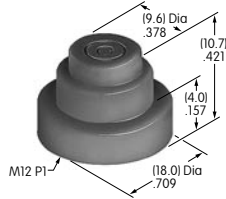

AT4043
Splashproof Boot
Silicone Rubber
Series: MB SB WB

AT4051
Spot Illuminated Cap
Polycarbonate
Colors: AB
Series: KB