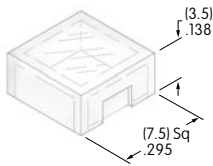

AT3081
Transparent Lens
Polycarbonate
Color: J
Series: HB2

AT3082
Translucent Diffuser
Polycarbonate
Color: B
Series: HB2