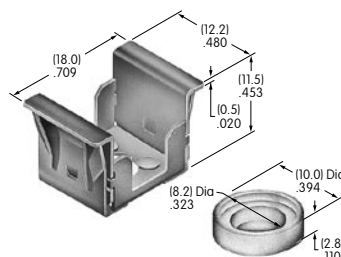

AT529
Mounter for Square Cap
Stainless steel frame
GFR PBT spacer
Series: EB

AT530
Panel Mount for Single Pole
Polyamide & polyacetel
Colors: A B C E F G H
Series: A AB