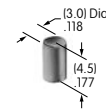

AT433
Knob for Miniature Rotaries
Polyacetal
Color: A
Series: FR MR

AT434
Bat Lever Cap
Polyvinyl chloride
Colors: A B C E F G
Series: M

AT435
Screw-on Cap
Brass with chrome plating
Series: SB265

AT438
Design Rocker
Polycarbonate
Colors: B C D F G
Series: MLW

AT442
.394" Diameter
Snap-on Cap
Polycarbonate
Colors: A B C E F G H
Series: EB M2B MB20

AT443
.315" Diameter
Snap-on Cap
Polycarbonate
Colors: A B C E F G H
Series: EB M2B MB20

AT444
Bat Lever Conical Cap
Polyethylene
Colors: A B C E F G
Series: M M2T

AT445
Cap for Color Tipped
Cone Toggle
Polycarbonate
Colors: A B C E F G
Series: M

AT452
Rectangular Insert
Polycarbonate
Colors: A B C F G H
Series: MB20 SCB
Used with Screw Adaptor AT080

AT453
Rectangular Shroud
Polycarbonate
Colors: A B H
Series: MB20 SCB

AT454
Round Insert
Polycarbonate
Colors: A B C F G H
Series: MB20 SCB
Used with Screw Adaptor AT080

AT455
Round Shroud
Polycarbonate
Colors: A B H
Series: MB20 SCB

Color Codes: A Black B White C Red D Amber E Yellow F Green G Blue H Gray J Clear