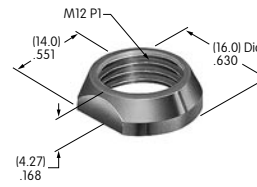

AT050
Knurled Nut
Brass with nickel plating
Series: SB40

AT055
Crossover Guard
Polypropylene
Series: KB

AT056
Dress Cap Nut
Brass with chrome plating
Series: M P S

AT056T
Threaded Through Dress Nut
Brass with chrome plating
Series: M P S