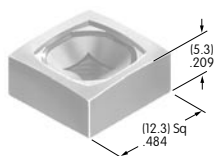

AT4078
Frame for AT4077
Polycarbonate
Colors: B C E F G H
Series: JB