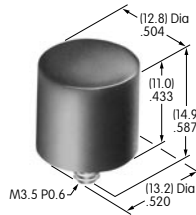

AT414
.520" Diameter
Screw-on Cap
PBT
Colors: A B C D E F G H
Series: MB20 SB SCB WB

AT415
Bat Lever Cap
Polyethylene
Colors: A B C E F G
Series: M