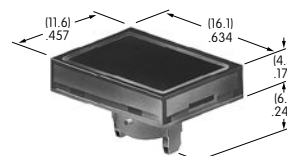

AT4024
Protective Guard
Cover: Polycarbonate
Base: Polyamide
Series: KB