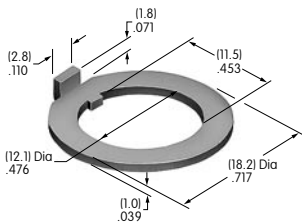

AT500s

AT501 (M-metric H-inch)
Knurled Face Nut
 Brass with chrome plating
 Series: EB M MB20 MB24 P

AT503 (M-metric H-inch)
Hex Face Nut
 Brass with chrome plating
 Series: M P S SB WB WT

AT504M
Knurled Face Nut
 Brass with chrome plating
 Series: M P S SB WB WT

AT506M
Locking Ring
 Steel with zinc/chromate
 Series: M MB20 P SB

AT507 (M-metric H-inch)
Locking Ring
 Steel with zinc/chromate
 Series: EB M MB20 MB24 MR P

AT508
Internal Tooth Lockwasher
 Steel with zinc/chromate
 Series: M P S SB SK TL WB WT