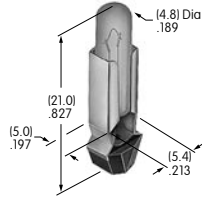

AT600s

AT602
Incandescent Lamp
Volts: 6 12 18 24 28
Series: LW MLW
T-1 1/2 Pilot Slide Base

AT602N
Neon Lamp
Volts: 110
Series: LW MLW
T-1 1/2 Pilot Slide Base