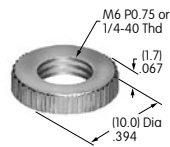

AT500s

AT501 (M-metric H-inch)
Knurled Face Nut
 Brass with chrome plating
 Series: EB M MB20 MB24 P

AT503 (M-metric H-inch)
Hex Face Nut
 Brass with chrome plating
 Series: M P S SB WB WT

AT504M
Knurled Face Nut
 Brass with chrome plating
 Series: M P S SB WB WT