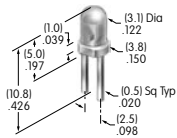

AT631
Single Element LED
Color: B
Series: KB LB YB
T-1 Bi-pin