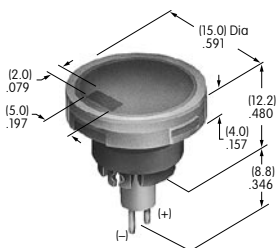

AT3015
Round Cap for Super Bright LED
Polycarbonate
Colors: JB
Series: YB

AT3011
Round Spot Illuminated Cap with Built-in LED
Polycarbonate
Cap Colors: JA JB JC JE JF
LED Colors: C D F CF
Volts: 2 5 12 24
Series: YB