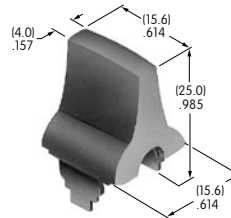

AT420
Rockers
 Polycarbonate
 Colors: B J
 Series: LW

AT421
Filter for AT420
 Polycarbonate
 Colors: B C D E F G
 Series: LW

AT422
Slip-on Cap
 Polyethylene
 Colors: A B C E F G
 Series: SB40

AT426
Solid Color Paddle
 Polycarbonate
 Colors: A B C D E F G
 Series: MLW