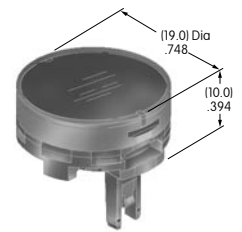

AT4178
Round Cap for Bright LED
Polycarbonate
Colors: JB JC JD JF
Series: LB