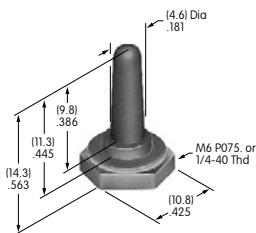

AT429
Indicator Cap
Polycarbonate
Colors: B C D E F G
Series: P01