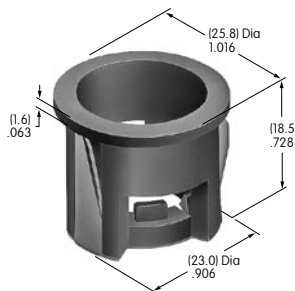

AT527MA
Black Hex Face Nut
Steel with black chrome plating
Series: TL

AT528
Mounter for Round Cap
Glass fiber reinforced polyamide
Color: A
Series: MB20