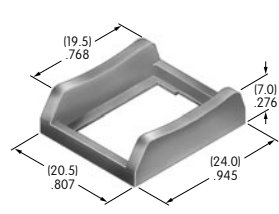

Color Codes: A Black B White C Red D Amber E Yellow F Green G Blue H Gray J Clear