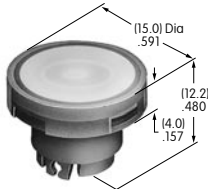

AT3069
Sculptured Cap with Alternating Legend for Illuminated
Polycarbonate
Color: J
Series: UB2

AT3070
Flat Cap with Alternating Legend for Illuminated
Polycarbonate
Color: J
Series: UB2

AT3073
Sculptured Cap for Nonilluminated
Polycarbonate
Colors: JA JB JC JD JF
Series: UB2

AT3074
Sculptured Cap for Illuminated
Polycarbonate
Colors: JB JC JD JF
Series: UB2

AT3075
Beveled Cap for Illuminated
Polycarbonate
Colors: B C D F
Series: UB2

AT3076
Flat Cap for Illuminated with Lens/Diffuser
Polycarbonate
Colors: JB JC JD JF
Series: UB2

Color Codes: A Black B White C Red D Amber E Yellow F Green G Blue H Gray J Clear