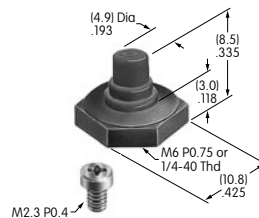

AT4041 (M-metric H-inch)
Splashproof Boot for Momentary
Silicone rubber
Series: MB

AT4042 (M-metric H-inch)
Splashproof Boot for Alternate
Silicone rubber
Series: MB