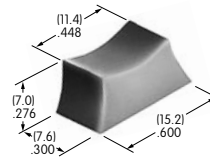

AT065-1
Panel Frame for Rocker & Paddle .450" Wide
Polyamide
Color: A
Series: M

AT065-1 accommodates panel thickness 1.2 ~ 2.3mm (.047 ~ .090")

AT065-2
Panel Frame for Rocker & Paddle .450" Wide
Polyamide
Color: A
Series: M

AT066
.300" Wide Rocker
Polyamide
Color: A B C
Series: A

AT065-2 accommodates panel thickness 1.57 ~ 3.18mm (.062 ~ .125")

AT070
LED for AT208 Bezel
Colors: C F
Series: EB M MB24

AT073
Mounting Nut
Brass with nickel plating
Series: HB

AT074
Mounting Nut for LB Panel Seal
Brass with chromate
Series: LB

AT075
O-ring for LB Panel Seal
Nitrile butadiene rubber
Series: LB

AT077
Single Pole Right Angle PC Adaptor
Glass fiber reinforced polyamide
Series: KB

AT078
.315" Diameter Screw-on Cap
Polystyrene
Colors: A B C E F G H
Series: MB20 SCB WB

AT079
.394" Diameter Screw-on Cap
Polystyrene
Colors: A B C E F G H
Series: MB20 SCB WB

AT080
Screw Adaptor for AT452 & AT454
Brass
Series: MB20 SCB

AT089
O-ring for YB Panel Seal
Nitrile butadiene rubber
Series: YB

Color Codes: A Black B White C Red D Amber E Yellow F Green G Blue H Gray J Clear