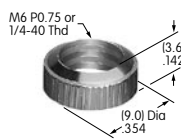

AT511 (M-metric H-inch)
Knurled Cap Nut
Brass with chrome plating
Series: EB M MB20 MB24 P

AT512 (M-metric H-inch)
Conical Nut
Brass with chrome plating
Series: EB MB20