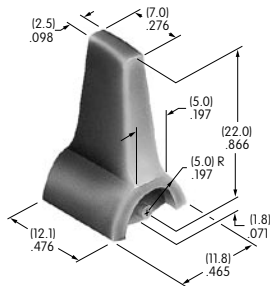

AT460
Cap for Color Capped Cone Toggle
Polyethylene
Colors: A B C E F G
Series: M

AT461
.476" Wide Paddle
Polycarbonate
Colors: A B C E F G H
Series: M M2T

AT465
.453" Square Cap
Polycarbonate
Colors: A B C E F G H
Series: EB MB24