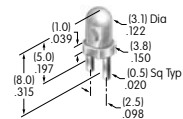

Color Codes: A Black B White C Red D Amber E Yellow F Green G Blue H Gray J Clear