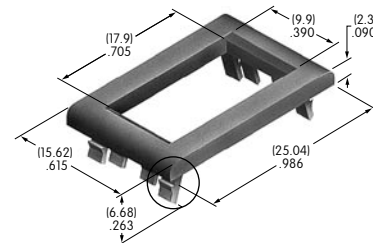

AT057
Mounting Nut
Brass with nickel plating
Series: KB

AT062
.250" Wide Rocker
Polyamide
Colors: A B C
Series: A

AT063
Gasket
Nitrile butadiene rubber
Color: A
Series: B Threaded Bushing

AT064-1
Panel Frame for Rocker & Paddle .365" Wide
Polyamide
Color: A
Series: M