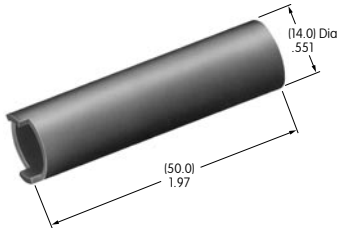

AT111
Lamping Tool
Stainless steel
Series: HB KB YB

AT112
Socket Wrench
Brass with nickel plating
Series: LB

AT200s

AT201
ON-OFF Plate for 12mm Threaded Bushing
Brass with nickel plating
Series: M P S

AT202
ON-OFF Plate for 12mm Threaded Bushing
Aluminum
Colors: Red & black enamel
Series: M P S

AT204
Bezel
Polycarbonate
Colors: A B C D E F G H
Series: MLW

AT206
Bezel
Polycarbonate
Colors: A B C D E F G H
Series: LW

Color Codes: A Black B White C Red D Amber E Yellow F Green G Blue H Gray J Clear