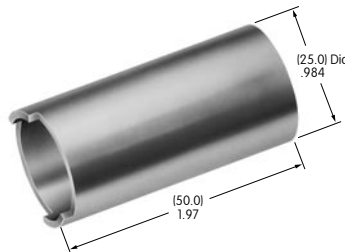

AT112
Socket Wrench
Brass with nickel plating
Series: LB