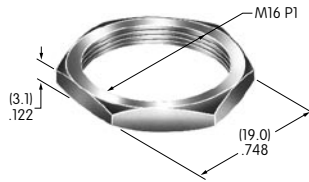

AT010s~ AT090s

AT016
16mm Hex Mounting Nut
Brass with nickel plating
Series: CKM

AT019
19mm Hex Mounting Nut
Brass with nickel plating
Series: CKL