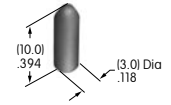

AT4000s

AT4001
Square Dust Cover
Lid: Polyvinyl chloride
Gasket: Polyethylene
Series: LB UB

AT4002
Round Dust Cover
Lid: Polyvinyl chloride
Gasket: Polyethylene
Series: LB

AT4003
.394" Bat Lever Cap
Polyvinyl chloride
Colors: A B C
Series: A B

AT4011
Rectangular Dust Cover
Lid: Polyvinyl chloride
Gasket: Polyethylene
Series: LB UB

AT4012
Round Solid Colored Cap
Polycarbonate
Colors: BJ CJ EJ FJ GJ
Series: LB

AT4013
Round Colored Insert Cap
Polycarbonate
Colors: JB JC JE JF JG
Series: LB

AT4016
Round Spot Illuminated Cap
Polycarbonate
Cap Colors: A B C F
LED Colors: C D F CF
Series: LB

T4017
Round Nonilluminated Cap
Polycarbonate
Colors: A B C E F G H
Series: LB

AT4021
Rectangular Solid Colored Cap
Polycarbonate
Colors: A BB CB CC EB
FB FF GB GG
Series: KB

AT4022
Rectangular Colored Insert Cap
Polycarbonate
Cap Colors: JB JC JE JF JG
Series: KB

AT4024
Protective Guard
Cover: Polycarbonate
Base: Polyamide
Series: KB

Color Codes: A Black B White C Red D Amber E Yellow F Green G Blue H Gray J Clear