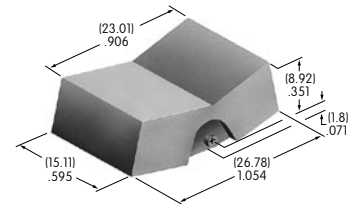

AT4156
.595" Wide Rocker
Polyamide
Colors: A B C E F G H
Series: M P