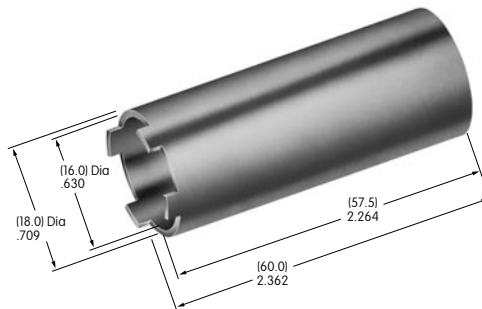

AT107
Lamp Extractor
Polyvinyl chloride
Series: KB LW MLW YB