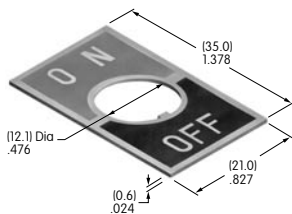

AT215
ON-OFF Plate for 12mm Threaded Bushing
Aluminum
Colors: Red & black enamel
Series: M P S

AT217
Barrier
Polyamide
Colors: A B H
Series: JWM