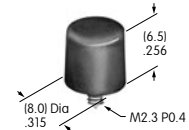

Color Codes: A Black B White C Red D Amber E Yellow F Green G Blue H Gray J Clear