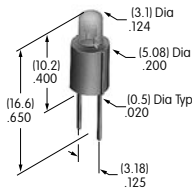

AT607N
Neon Lamp
Volts: 110
Series: LB
T-1 Bi-pin

AT611
Incandescent Lamp
Volts: 5 12
Series: KB YB
T-1 Bi-pin