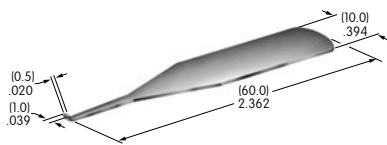

AT108
Socket Wrench
Aluminum with black alumite finish
Series: KB

AT100s

AT105
Cap Removal Tool
Stainless steel
Series: HB KB LB UB YB