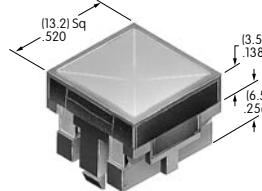

AT4130
Rectangular Cap for
Super Bright LED
Polycarbonate
Colors: JB
Series: LB