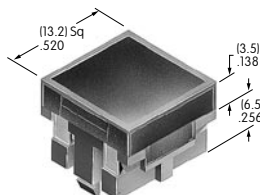

AT480
Square Spot Illuminated Cap
Polycarbonate
Cap Colors: A B C F
LED Colors: C D F CF
Series: LB