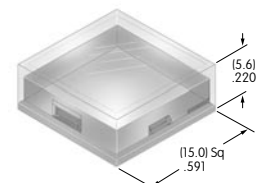

AT3076
Flat Cap for Illuminated with Lens/Diffuser
Polycarbonate
Colors: JB JC JD JF
Series: UB2

Color Codes: A Black B White C Red D Amber E Yellow F Green G Blue H Gray J Clear