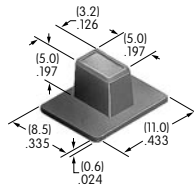

AT4065
Slide Cap
Polycarbonate
Cap Color: A
Window: C E F
Series: SS