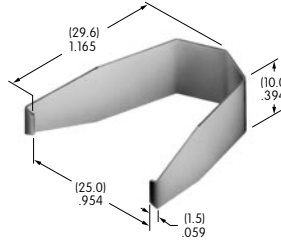

AT109
Cap Extractor
Stainless steel
Series: HB KB LB UB YB