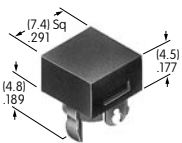

AT4035
Square Nonilluminated Cap
Polycarbonate
Colors: A B C E F G
Series: HB

AT4036
Round Nonilluminated Cap
Polycarbonate
Colors: B C E F G
Series: HB