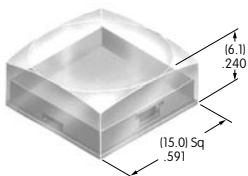

AT3074
Sculptured Cap for Illuminated
Polycarbonate
Colors: JB JC JD JF
Series: UB2