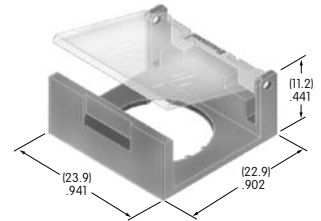

AT4175
Spring Loaded Protective Guard
Cover: Polycarbonate
Base: Glass fiber reinforced polyamide
Coil spring: Stainless steel
Series: YB