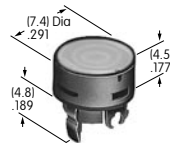

AT4033
Square Indicator Cap
Polycarbonate
Colors: JB
Series: HB