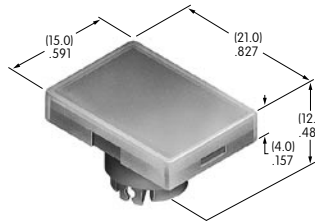

AT3010
Square Spot Illuminated Cap with Built-in LED
Polycarbonate
Cap Colors: JA JB JC JE JF
LED Colors: C D F CF
Volts: 2 5 12 24
Series: YB