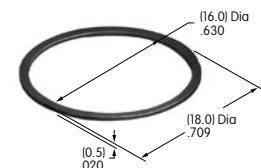

Color Codes: A Black B White C Red D Amber E Yellow F Green G Blue H Gray J Clear