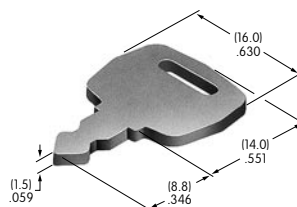

AT4079
Actuator Key
Brass alloy with bright nickel plating
Series: SK