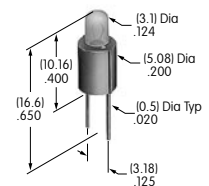

AT600s

AT602
Incandescent Lamp
Volts: 6 12 18 24 28
Series: LW MLW
T-1 1/2 Pilot Slide Base

AT602N
Neon Lamp
Volts: 110
Series: LW MLW
T-1 1/2 Pilot Slide Base

AT607
Incandescent Lamp
Volts: 5 12
Series: LB
T-1 Bi-pin

AT607N
Neon Lamp
Volts: 110
Series: LB
T-1 Bi-pin

AT611
Incandescent Lamp
Volts: 5 12
Series: KB YB
T-1 Bi-pin

AT615
Neon Lamp
Volts: 110
Series: KB
T-1 Bi-pin

AT617
Single Element LED
Colors: C E F
Used for AT212 Bezel

AT618
Single Element LED
Colors: C E F
Used for AT213 Bezel

AT621
6-element Bicolor LED
Colors: CF
Series: YB
T-1 1/2 Bi-pin

AT622
Double Element LED
Colors: C E F
Series: MLW
T-1 3/4 Pilot Slide Base

AT624
Single Element LED
Color: G
Series: HB
T-1 Bi-pin

Color Codes: A Black B White C Red D Amber E Yellow F Green G Blue H Gray J Clear