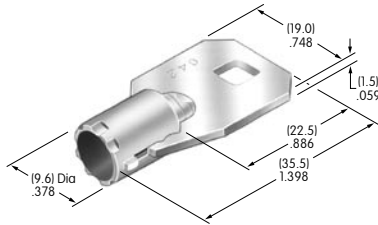

AT4152
Tubular Key
Brass with nickel plating
Series: CKL