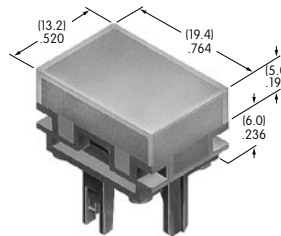

AT4177
Rectangular Cap for Bright LED
Polycarbonate
Colors: JB JC JD JF
Series: LB