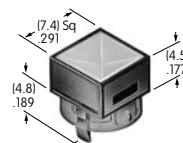

AT4034
Round Indicator Cap
Polycarbonate
Colors: JB
Series: HB