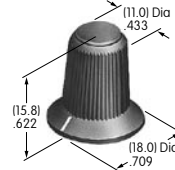

AT4104

Large Color Tipped Knob
Polyester with polyamide tip
Base Color: A
Tip Colors: A B C E F G H
Series: FR MR