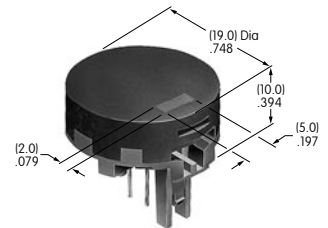

AT4000s

AT4001
Square Dust Cover
Lid: Polyvinyl chloride
Gasket: Polyethylene
Series: LB UB

AT4002
Round Dust Cover
Lid: Polyvinyl chloride
Gasket: Polyethylene
Series: LB

AT4003
.394" Bat Lever Cap
Polyvinyl chloride
Colors: A B C
Series: A B

AT4011
Rectangular Dust Cover
Lid: Polyvinyl chloride
Gasket: Polyethylene
Series: LB UB

AT4012
Round Solid Colored Cap
Polycarbonate
Colors: BJ CJ EJ FJ GJ
Series: LB

AT4013
Round Colored Insert Cap
Polycarbonate
Colors: JB JC JE JF JG
Series: LB

AT4016
Round Spot Illuminated Cap
Polycarbonate
Cap Colors: A B C F
LED Colors: C D F CF
Series: LB

T4017
Round Nonilluminated Cap
Polycarbonate
Colors: A B C E F G H
Series: LB

AT4021
Rectangular Solid Colored Cap
Polycarbonate
Colors: A BB CB CC EB
FB FF GB GG
Series: KB

AT4022
Rectangular Colored Insert Cap
Polycarbonate
Cap Colors: JB JC JE JF JG
Series: KB

AT4024
Protective Guard
Cover: Polycarbonate
Base: Polyamide
Series: KB

Color Codes: A Black B White C Red D Amber E Yellow F Green G Blue H Gray J Clear