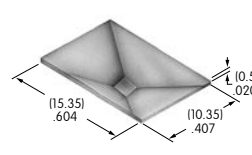

AT4118

Diffuser for AT4117
Rectangular Transparent Cap
Polycarbonate
Colors: B C D F
Series: UB