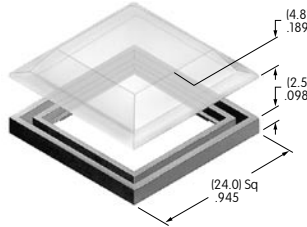

AT4000s

AT4001
Square Dust Cover
Lid: Polyvinyl chloride
Gasket: Polyethylene
Series: LB UB

AT4002
Round Dust Cover
Lid: Polyvinyl chloride
Gasket: Polyethylene
Series: LB