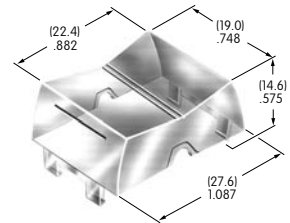

AT414
.520" Diameter
Screw-on Cap
PBT
Colors: A B C D E F G H
Series: MB20 SB SCB WB

AT415
Bat Lever Cap
Polyethylene
Colors: A B C E F G
Series: M

AT416
Lamp Cover for AT602
Silicon rubber
Colors: C D F
Series: LW

AT420
Rockers
Polycarbonate
Colors: B J
Series: LW

AT421
Filter for AT420
Polycarbonate
Colors: B C D E F G
Series: LW

AT422
Slip-on Cap
Polyethylene
Colors: A B C E F G
Series: SB40

AT426
Solid Color Paddle
Polycarbonate
Colors: A B C D E F G
Series: MLW

AT427
Cap for Locking Lever (code L)
Brass with bright nickel plating
Brushed or colored aluminum
Colors: A C G H
Series: M

AT428 (M-metric H-inch)
Splashproof Boot
Silicone rubber
Color: A
Series: M P

AT429
Indicator Cap
Polycarbonate
Colors: B C D E F G
Series: P01

AT431
Large Rotary Knob
Phenolic resin
Color: A
Series: HS PS TS

AT432
Small Rotary Knob
Phenolic resin
Color: A
Series: HS PS TS

Color Codes: A Black B White C Red D Amber E Yellow F Green G Blue H Gray J Clear