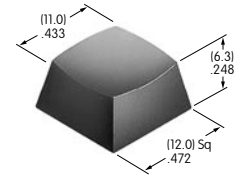

AT4058
Sculptured Cap
Polyamide
Colors: A B C E F G H
Series: JB