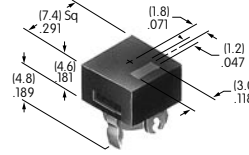

AT4054
Round Solid Colored Cap
Polycarbonate
Colors: BJ CJ EJ FJ GJ
Series: LB Panel Seal