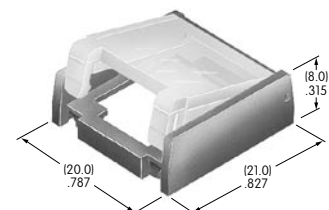

Color Codes: A Black B White C Red D Amber E Yellow F Green G Blue H Gray J Clear