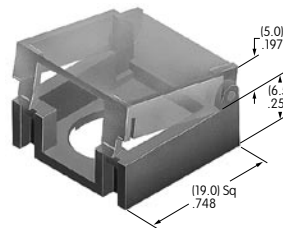

AT495
Dust Cover
Lid: Polyvinyl chloride
Base: Polyamide
Series: KB