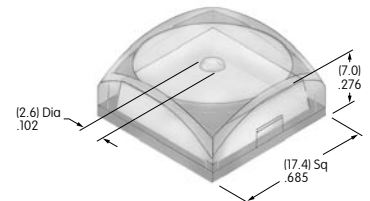

Color Codes: A Black B White C Red D Amber E Yellow F Green G Blue H Gray J Clear