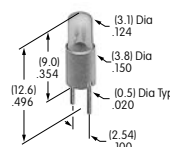

AT607
Incandescent Lamp
 Volts: 5 12
 Series: LB
 T-1 Bi-pin

AT607N
Neon Lamp
 Volts: 110
 Series: LB
 T-1 Bi-pin

AT611
Incandescent Lamp
 Volts: 5 12
 Series: KB YB
 T-1 Bi-pin

AT615
Neon Lamp
 Volts: 110
 Series: KB
 T-1 Bi-pin