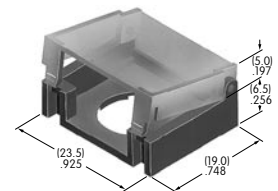

Color Codes: A Black B White C Red D Amber E Yellow F Green G Blue H Gray J Clear