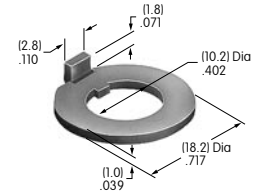

AT513M
Hex Nut
 Brass with nickel plating
 Series: B EB FRO1 M
 MB20 MR P

AT515 (M-metric H-inch)
Locking Ring for D Flat Bushing
 Steel with zinc/chromate
 Series: FRO1 M MB24

AT516
O-ring
 Nitrile butadiene rubber
 Series: M MB20

AT518
Locking Ring
 Steel with zinc/chromate
 Series: HS PS TS

AT520
Split Lockwasher
 Steel with zinc/chromate
 Series: HS PS TS

AT526
Hex Mounting Nut
 Steel with nickel plating
 Series: HS PS TS

AT527 (M-metric H-inch)
Hex Mounting Nut
 Steel with nickel plating
 Series: M P S SB SK TL