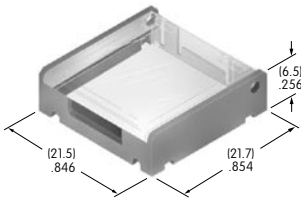

AT4141
Protective Guard
Cover: Polycarbonate
Base: GFR polyamide
Series: UB2

AT4142
Spring Loaded Protective Guard
Cover: Polycarbonate
Base: GFR polyamide
Coil spring: Stainless steel
Series: UB2