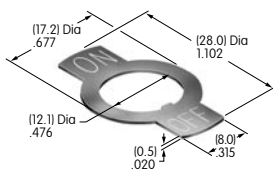

AT110
Socket Wrench
 Brass
 Series: HB

AT111
Lamping Tool
 Stainless steel
 Series: HB KB YB

AT112
Socket Wrench
 Brass with nickel plating
 Series: LB

AT200s

AT201
ON-OFF Plate for 12mm Threaded Bushing
 Brass with nickel plating
 Series: M P S