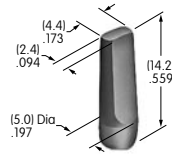

AT469
.260" Wide Rocker
Polyamide
Colors: A B C E F G H
Series: A