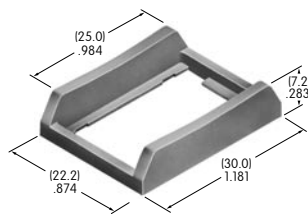

AT218
Barrier
Polyamide
Colors: A B H
Series: JWJ