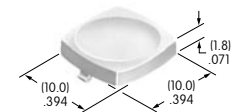

AT4064
.248" Bat Lever Cap
Polyvinyl chloride
Colors: A B C
Series: A B

AT4065
Slide Cap
Polycarbonate
Cap Color: A
Window: C E F
Series: SS

AT4072
Protective Guard
Lid: Polycarbonate
Base: Glass fiber reinforced polycarbonate
Series: YB

AT4073
Square Opaque Cap for Nonilluminated
Polycarbonate
Colors: A B C E F G
Series: UB

AT4074
Square Transparent Cap for Illuminated
Polycarbonate
Colors: C D F J
Series: UB

AT4075
Diffuser for AT4074 Square Cap
Polycarbonate
Colors: B C D F
Series: UB

AT4076
Button with Frame for Illuminated
Polycarbonate
Colors: BB BC BE BF BH
Series: JB

AT4077
Button for Nonilluminated
Polycarbonate
Colors: B C E F G H
Series: JB

AT4078
Frame for AT4077
Polycarbonate
Colors: B C E F G H
Series: JB

AT4079
Actuator Key
Brass alloy with bright nickel plating
Series: SK

AT4080
Actuator Key
Brass alloy with bright nickel plating
Antistatic ABS resin handle
Color: A
Series: SK

Color Codes: A Black B White C Red D Amber E Yellow F Green G Blue H Gray J Clear