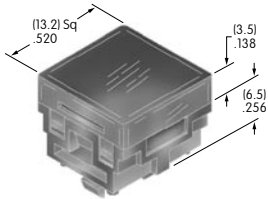

AT4176
Square Cap for Bright LED
Polycarbonate
Colors: JB JC JD JF
Series: LB