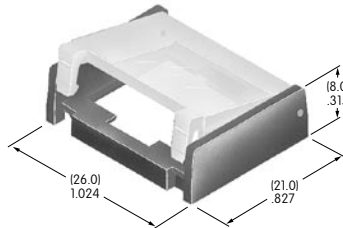

AT4057
Protective Guard
Polycarbonate
Series: LB