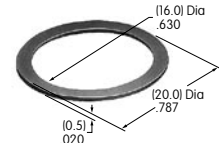

AT531
Panel Mount for Single or Double Pole
Polyamide & polyacetel
Colors: A B C E F G H
Series: A AB

AT532 (M-metric H-inch)
Dress Cap Nut
Brass with nickel plating
Series: EB M MB20 MB24 P

AT532T (M-metric H-inch)
Threaded Through Dress Nut
Brass with nickel plating
Series: EB M MB20 MB24 P

AT533T (M-metric H-inch)
Threaded Through Dress Nut
Brass with nickel plating
Series: EB M MB20 MB24 P

AT535
Rubber Ring for MR Panel Seal
Nitrile butadiene rubber
Series: MRK

AT536
Hex Nut
Brass with nickel plating
Series: FB

AT537
O-ring
Nitrile butadiene rubber
Series: S

AT541
O-ring for Panel Seal with AT4115
Nitrile butadiene rubber
Series: YB

AT543
Support Bracket
Steel with tin plating
Series: MRK

AT546
Mounting Bracket for Block Mounting
Phosphor bronze with tin plating
Series: GB2

AT547
Mounter for AT4140
Polyamide
Color: A
Series: JB

Color Codes: A Black B White C Red D Amber E Yellow F Green G Blue H Gray J Clear