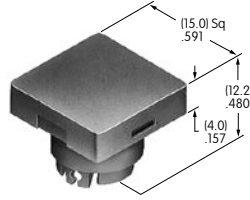

AT3000s

AT3001
Square Solid Cap
Polycarbonate
Colors: BB CB EB FB GB
Series: YB

AT3002
Round Solid Cap
Polycarbonate
Colors: BB CB EB FB GB
Series: YB