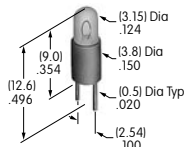

AT615
Neon Lamp
Volts: 110
Series: KB
T-1 Bi-pin