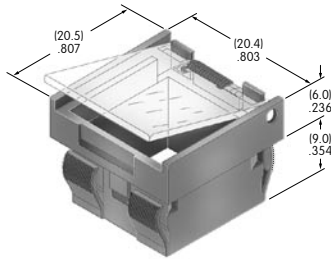

AT4173
Spring Loaded Protective Guard
Cover: Polycarbonate
Base: Polyamide
Coil spring: Stainless steel
Series: UB