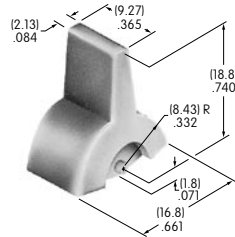

AT4149
.365" Wide Paddle
 Polyamide
 Colors: A B C E F G H
 Series: M M2T P

AT4150
.450" Wide Rocker
 Polyamide
 Colors: A B C E F G H
 Series: M M2T

AT4151
.450" Wide Paddle
 Polyamide
 Colors: A B C E F G H
 Series: M M2T