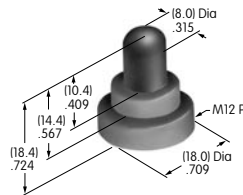

AT406
Bat Lever Cap
Polyvinyl chloride
Colors: A B C E F G
Series: M P S

AT407
.394" Diameter Screw-on Cap
PBT
Colors: A B C E F G H
Series: MB20

AT412
.748" Diameter Screw-on Cap
Polystyrene
Colors: A B C F
Series: MB20 SCB WB

AT413
.315" Diameter Screw-on Cap
PBT
Colors: A B C E F G H
Series: MB20