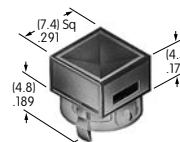

AT4169
Round Indicator Cap
for Bright LED
Polycarbonate
Colors: CB DB FB
Series: HB