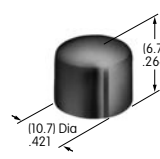

AT438
Design Rocker
Polycarbonate
Colors: B C D F G
Series: MLW