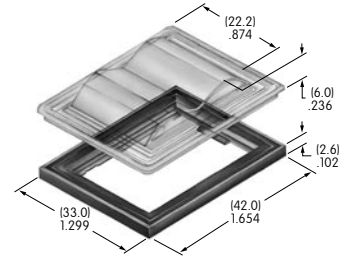

AT4126
Dust Cover
Polyvinyl chloride & polyamide
Color: A
Series: JWJ