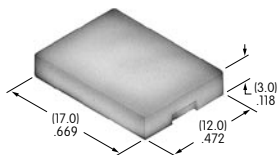

AT4104

Large Color Tipped Knob
Polyester with polyamide tip
Base Color: A
Tip Colors: A B C E F G H
Series: FR MR

AT4115

Dust Cover
Lid: Polyvinyl chloride
Base: Polyamide
Series: YB

AT4116

Rectangular Opaque Cap for Nonilluminated
Polycarbonate
Colors: A B C E F G
Series: UB