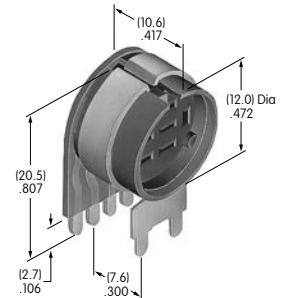

AT077
Single Pole Right Angle PC Adaptor
 Glass fiber reinforced polyamide
 Series: KB

AT078
.315" Diameter Screw-on Cap
 Polystyrene
 Colors: A B C E F G H
 Series: MB20 SCB WB

AT079
.394" Diameter Screw-on Cap
 Polystyrene
 Colors: A B C E F G H
 Series: MB20 SCB WB