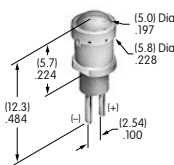

AT622
Double Element LED
Colors: C E F
Series: MLW
T-1 3/4 Pilot Slide Base