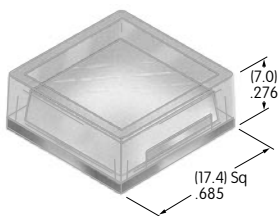

AT3085
17.4mm Flat Cap
with Lens/Diffuser
Polycarbonate
Colors: JB
Series: KP

AT3086
12mm Home Key Cap
with Lens/Diffuser
Polycarbonate
Colors: JB
Series: KP