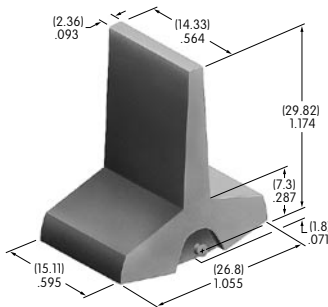

AT4157
.595" Wide Paddle
Polyamide
Colors: A B C E F G H
Series: M P

AT4158
Square Cap for Bright LED
Polycarbonate
Colors: JC JD JF
Series: KB

AT4159
Rectangular Cap for Bright LED
Polycarbonate
Colors: JC JD JF
Series: KB