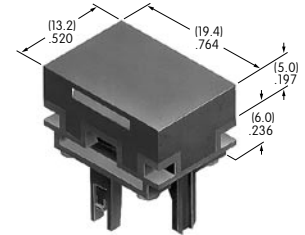

AT4025
Rectangular Dust Cover
Lid: Polyvinyl chloride
Base: Polyamide
Series: KB

AT4026
Rectangular Solid Colored Cap
Polycarbonate
Colors: BJ CJ EJ FJ GJ
Series: LB

AT4027
Rectangular Colored Insert Cap
Polycarbonate
Colors: JB JC JE JF JG
Series: LB

AT4030
Rectangular Nonilluminated Cap
Polycarbonate
Colors: A B C E F G H
Series: LB

AT4031
Square Cap for Bright & Super Bright LED
Polycarbonate
Colors: JB
Series: HB

AT4032
Round Cap for Bright & Super Bright LED
Polycarbonate
Colors: JB
Series: HB

AT4033
Square Indicator Cap
Polycarbonate
Colors: JB
Series: HB

AT4034
Round Indicator Cap
Polycarbonate
Colors: JB
Series: HB

AT4035
Square Nonilluminated Cap
Polycarbonate
Colors: A B C E F G
Series: HB

AT4036
Round Nonilluminated Cap
Polycarbonate
Colors: B C E F G
Series: HB

AT4041 (M-metric H-inch)
Splashproof Boot for Momentary
Silicone rubber
Series: MB

AT4042 (M-metric H-inch)
Splashproof Boot for Alternate
Silicone rubber
Series: MB

Color Codes: A Black B White C Red D Amber E Yellow F Green G Blue H Gray J Clear