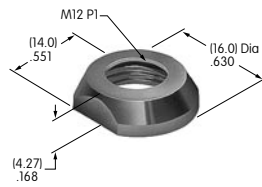

AT056T
Threaded Through Dress Nut
Brass with chrome plating
Series: M P S