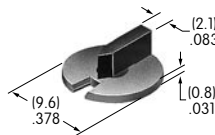

AT4180
Snap-on Knob
 Polyamide
 Knob: Black
 Flange: Transparent brown
 Series: FR01

Color Codes: A Black B White C Red D Amber E Yellow F Green G Blue H Gray J Clear

AT9000s

AT9201

Bezel

Polycarbonate

Colors: A B C D E F G H