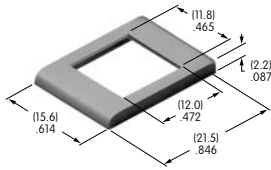

AT207
Bezel
Polycarbonate
Colors: A B C E F G H
Series: EB MB24

AT208
Bezel with AT070 LED
Polycarbonate
Color: A
Series: EB M MB24