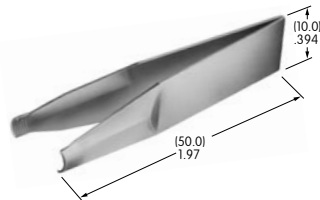

AT111
Lamping Tool
Stainless steel
Series: HB KB YB