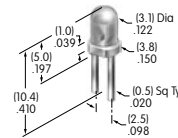

AT632
Single Element LED
Color: F
Series: KB LB YB
T-1 Bi-pin