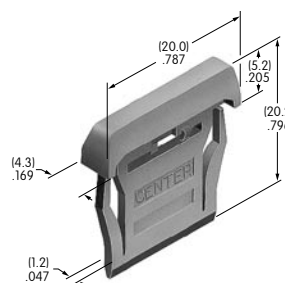

AT499
Protective Guard for Square
Cover: Polycarbonate
Base: Polyamide
Series: LB