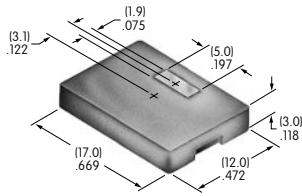

AT4120
Rectangular
Spot Illuminated Cap
Polycarbonate
Colors: AB
Series: UB

AT4124
Actuator Key
Brass with nickel plating
Series: SK