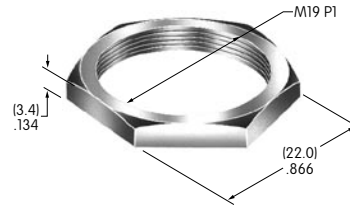

AT050
Knurled Nut
Brass with nickel plating
Series: SB40