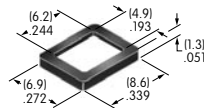

AT063
Gasket
Nitrile butadiene rubber
Color: A
Series: B Threaded Bushing