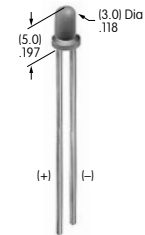

AT600s

AT602
Incandescent Lamp
Volts: 6 12 18 24 28
Series: LW MLW
T-1 1/2 Pilot Slide Base

AT602N
Neon Lamp
Volts: 110
Series: LW MLW
T-1 1/2 Pilot Slide Base

AT607
Incandescent Lamp
Volts: 5 12
Series: LB
T-1 Bi-pin

AT607N
Neon Lamp
Volts: 110
Series: LB
T-1 Bi-pin

AT611
Incandescent Lamp
Volts: 5 12
Series: KB YB
T-1 Bi-pin

AT615
Neon Lamp
Volts: 110
Series: KB
T-1 Bi-pin

AT617
Single Element LED
Colors: C E F
Used for AT212 Bezel

AT618
Single Element LED
Colors: C E F
Used for AT213 Bezel

AT621
6-element Bicolor LED
Colors: CF
Series: YB
T-1 1/2 Bi-pin

AT622
Double Element LED
Colors: C E F
Series: MLW
T-1 3/4 Pilot Slide Base

AT624
Single Element LED
Color: G
Series: HB
T-1 Bi-pin

Color Codes: A Black B White C Red D Amber E Yellow F Green G Blue H Gray J Clear