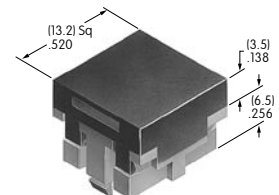

Color Codes: A Black B White C Red D Amber E Yellow F Green G Blue H Gray J Clear