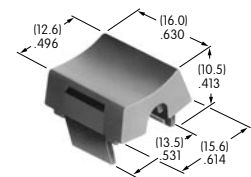

AT406
Bat Lever Cap
Polyvinyl chloride
Colors: A B C E F G
Series: M P S

AT407
.394" Diameter Screw-on Cap
PBT
Colors: A B C E F G H
Series: MB20

AT412
.748" Diameter Screw-on Cap
Polystyrene
Colors: A B C F
Series: MB20 SCB WB

AT413
.315" Diameter Screw-on Cap
PBT
Colors: A B C E F G H
Series: MB20