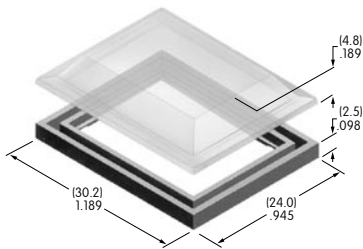

AT4012
Round Solid Colored Cap
Polycarbonate
Colors: BJ CJ EJ FJ GJ
Series: LB