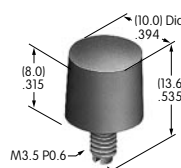

AT080
Screw Adaptor for AT452 & AT454
Brass
Series: MB20 SCB