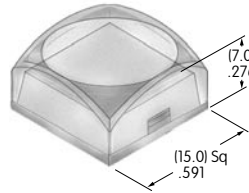

AT3080
17.4mm Sculptured Cap
with Lens/Diffuser
Polycarbonate
Colors: JB
Series: KP