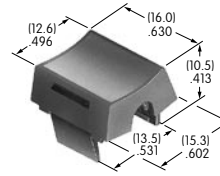

AT4120
Rectangular
Spot Illuminated Cap
Polycarbonate
Colors: AB
Series: UB

AT4124
Actuator Key
Brass with nickel plating
Series: SK

AT4125
LED Rocker
Polycarbonate
Colors: B C E F
Series: MLW

AT4126
Dust Cover
Polyvinyl chloride & polyamide
Color: A
Series: JWJ

AT4127
Sculptured Rocker
Polycarbonate
Colors: B C E F
Series: MLW

AT4128
Round Cap for
Super Bright LED
Polycarbonate
Colors: JB
Series: LB

AT4129
Square Cap for
Super Bright LED
Polycarbonate
Colors: JB
Series: LB

AT4130
Rectangular Cap for
Super Bright LED
Polycarbonate
Colors: JB
Series: LB

AT4131
Round Cap for
Super Bright LED
Polycarbonate
Colors: JB
Series: LB Panel Seal

AT4132
Round Cap for
Bright & Super Bright LED
Polycarbonate
Colors: JB
Series: KB

AT4133
Square Cap for
Bright & Super Bright LED
Polycarbonate
Colors: JB
Series: KB

AT4134
Rectangular Cap for
Bright & Super Bright LED
Polycarbonate
Colors: JB
Series: KB

Color Codes: **A** Black   **B** White   **C** Red   **D** Amber   **E** Yellow   **F** Green   **G** Blue   **H** Gray   **J** Clear