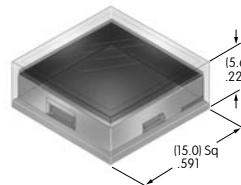

AT3070
Flat Cap with Alternating Legend for Illuminated
Polycarbonate
Color: J
Series: UB2