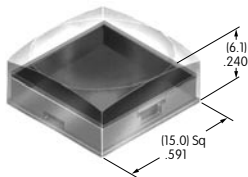

AT3069
Sculptured Cap with Alternating Legend for Illuminated
Polycarbonate
Color: J
Series: UB2