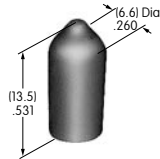

AT435
Screw-on Cap
Brass with chrome plating
Series: SB265