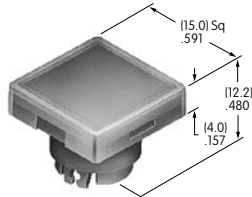

AT3004
Square Cap for Bright LED & Bicolor
Polycarbonate
Colors: JB JC JD JF
Series: YB

AT3005
Round Cap for Bright LED & Bicolor
Polycarbonate
Colors: JB JC JD JF
Series: YB