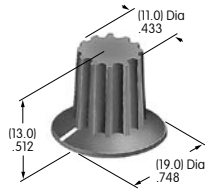

AT433
Knob for Miniature Rotaries
Polyacetal
Color: A
Series: FR MR

AT434
Bat Lever Cap
Polyvinyl chloride
Colors: A B C E F G
Series: M