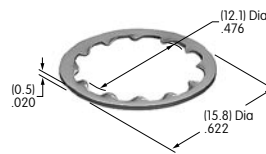

AT509
Internal Tooth Lockwasher
Steel with zinc/chromate
Series: EB FR01 M MR P S SB