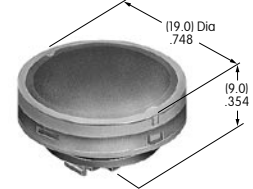

AT4162
Square Cap
for Bright LED
Polycarbonate
Colors: JB JC JD JF
Series: LB

AT4163
Rectangular Cap
for Bright LED
Polycarbonate
Colors: JB JC JD JF
Series: LB

AT4164
Round Cap
for Bright LED
Polycarbonate
Colors: JB JC JD JF
Series: LB

AT4165
Round Cap
for Bright LED
Polycarbonate
Colors: JB JC JD JF
Series: LB Panel Seal

AT4166
Square Cap
for Bright LED
Polycarbonate
Colors: CB DB FB
Series: HB

AT4167
Round Cap
for Bright LED
Polycarbonate
Colors: CB DB FB
Series: HB

AT4168
Square Indicator Cap
for Bright LED
Polycarbonate
Colors: CB DB FB
Series: HB

AT4169
Round Indicator Cap
for Bright LED
Polycarbonate
Colors: CB DB FB
Series: HB

AT4170
Spring Loaded
Protective Guard
Cover: Polycarbonate
Base: Polyamide
Coil spring: Stainless steel
Series: UB2

AT4171
Spring Loaded
Protective Guard
Cover: Polycarbonate
Base: Polyamide
Coil spring: Stainless steel
Series: LB UB

AT4172
Spring Loaded
Protective Guard
Cover: Polycarbonate
Base: Polyamide
Coil spring: Stainless steel
Series: LB UB

Color Codes: A Black B White C Red D Amber E Yellow F Green G Blue H Gray J Clear