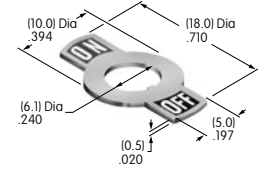

AT209
ON-OFF Plate for 6mm Threaded Bushing
 Brass with nickel plating
 Series: M P

AT210
ON-OFF Plate for 6mm Threaded Bushing
 Aluminum
 Colors: Red & black ink
 Series: M P

AT211
ON-OFF Plate for 6mm Threaded Bushing
 Aluminum
 Colors: Red & black enamel
 Series: M P