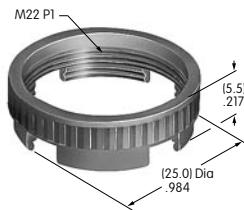

AT073
Mounting Nut
Brass with nickel plating
Series: HB

AT074
Mounting Nut for LB Panel Seal
Brass with chromate
Series: LB

AT075
O-ring for LB Panel Seal
Nitrile butadiene rubber
Series: LB