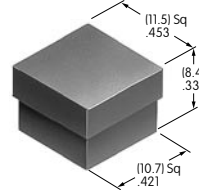

AT460
Cap for Color Capped Cone Toggle
Polyethylene
Colors: A B C E F G
Series: M

AT461
.476" Wide Paddle
Polycarbonate
Colors: A B C E F G H
Series: M M2T

AT465
.453" Square Cap
Polycarbonate
Colors: A B C E F G H
Series: EB MB24

AT466
.453" False Illuminated Rocker
Polycarbonate
Cap Color: A
Window Color: B/C
Series: M

AT467
Short Paddle
Polyamide
Colors: A B C E F G H
Series: A B M

AT468
Long Paddle
Polyamide
Colors: A B C E F G H
Series: A B M

AT469
.260" Wide Rocker
Polyamide
Colors: A B C E F G H
Series: A

AT475
.201" Diameter Cap
Polyamide
Colors: A B C
Series: AB BB FB M2B MB24

AT476
Square Solid Colored Cap
Polycarbonate
Colors: BJ CJ EJ FJ GJ
Series: LB

AT477
Square Colored Insert Cap
Polycarbonate
Colors: JB JC JE JF JG
Series: LB

AT480
Square Spot Illuminated Cap
Polycarbonate
Cap Colors: A B C F
LED Colors: C D F CF
Series: LB

AT484
Square Nonilluminated Cap
Polycarbonate
Colors: A B C E F G H
Series: LB

Color Codes: A Black B White C Red D Amber E Yellow F Green G Blue H Gray J Clear