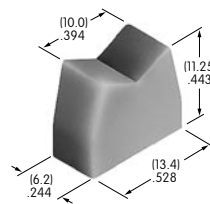

AT4063
.157" Diameter Slip-on Cap
Polyamide
Colors: A B C
Series: GB G3B

Color Codes: A Black B White C Red D Amber E Yellow F Green G Blue H Gray J Clear