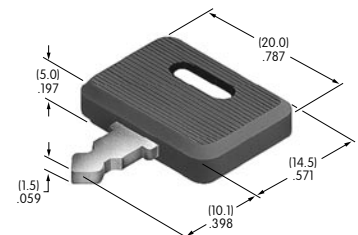

AT4080
Actuator Key
Brass alloy with bright nickel plating
Antistatic ABS resin handle
Color: A
Series: SK