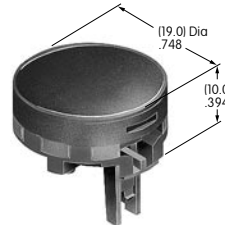

AT4165
Round Cap
for Bright LED
Polycarbonate
Colors: JB JC JD JF
Series: LB Panel Seal