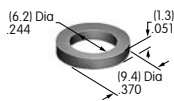

AT535
Rubber Ring for MR Panel Seal
Nitrile butadiene rubber
Series: MRK

AT536
Hex Nut
Brass with nickel plating
Series: FB