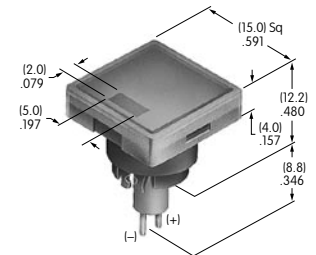

AT3000s

AT3001
Square Solid Cap
Polycarbonate
Colors: BB CB EB FB GB
Series: YB

AT3002
Round Solid Cap
Polycarbonate
Colors: BB CB EB FB GB
Series: YB

AT3003
Rectangular Solid Cap
Polycarbonate
Colors: BB CB EB FB GB
Series: YB

AT3004
Square Cap for Bright LED & Bicolor
Polycarbonate
Colors: JB JC JD JF
Series: YB

AT3005
Round Cap for Bright LED & Bicolor
Polycarbonate
Colors: JB JC JD JF
Series: YB

AT3006
Rectangular Cap for Bright LED & Bicolor
Polycarbonate
Colors: JB JC JD JF
Series: YB

AT3010
Square Spot Illuminated Cap with Built-in LED
Polycarbonate
Cap Colors: JA JB JC JE JF
LED Colors: C D F CF
Volts: 2 5 12 24
Series: YB

AT3011
Round Spot Illuminated Cap with Built-in LED
Polycarbonate
Cap Colors: JA JB JC JE JF
LED Colors: C D F CF
Volts: 2 5 12 24
Series: YB

AT3012
Rectangular Spot Illuminated Cap with Built-in LED
Polycarbonate
Cap Colors: JA JB JC JE JF
LED Colors: C D F CF
Volts: 2 5 12 24
Series: YB

AT3014
Square Cap for Super Bright LED
Polycarbonate
Colors: JB
Series: YB

Color Codes: A Black B White C Red D Amber E Yellow F Green G Blue H Gray J Clear