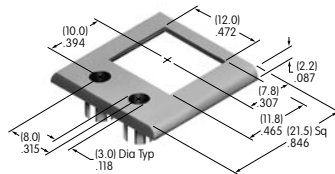

AT213
Bezel with 2 AT618 LEDs
Polycarbonate
Color: A
Series: EB M MB24