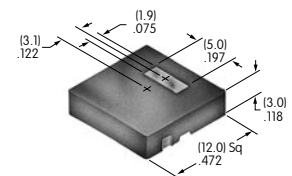

AT4117

Rectangular Transparent Cap for Illuminated
Polycarbonate
Colors: C D F J
Series: UB

AT4118

Diffuser for AT4117
Rectangular Transparent Cap
Polycarbonate
Colors: B C D F
Series: UB

AT4119

Square Spot Illuminated Cap
Polycarbonate
Colors: AB
Series: UB