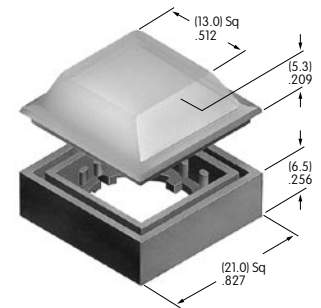

AT485
Square Solid Colored Cap
Polycarbonate
Colors: A BB CB CC EB
FB FF GB GG
Series: KB

AT486
Round Solid Colored Cap
Polycarbonate
Colors: A BB CB CC EB
FB FF GB GG
Series: KB

AT487
Square Colored Insert Cap
Polycarbonate
Colors: JB JC JE JF JG
Series: KB

AT488
Round Colored Insert Cap
Polycarbonate
Colors: JB JC JE JF JG
Series: KB

AT489
Square Cap for LED
Polycarbonate
Colors: JB JC JD JF
Series: KB

AT490
Round Cap for LED
Polycarbonate
Colors: JB JC JD JF
Series: KB

AT494
Protective Guard
Cover: Polycarbonate
Base: Polyamide
Series: KB

AT495
Dust Cover
Lid: Polyvinyl chloride
Base: Polyamide
Series: KB

AT496
.295" Diameter Cap
Polyamide
Colors: A B C
Series: AB BB FB M2B MB24

AT497
End Barrier
Polyamide
Color: A
Series: LB

AT498
Center Barrier
Polyamide
Color: A
Series: LB

AT499
Protective Guard for Square
Cover: Polycarbonate
Base: Polyamide
Series: LB

Color Codes: A Black B White C Red D Amber E Yellow F Green G Blue H Gray J Clear