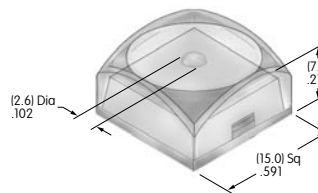

AT3088
17.4mm Home Key Cap
with Lens/Diffuser
Polycarbonate
Colors: JB
Series: KP