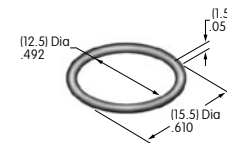

AT541
O-ring for Panel Seal with AT4115
Nitrile butadiene rubber
Series: YB