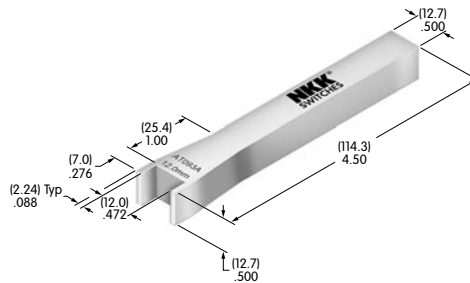

AT093A ← **NEW**
12.0mm Cap Removal Tool
Aluminum
Series: KP