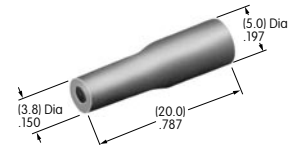

AT110
Socket Wrench
Brass
Series: HB

AT107
Lamp Extractor
Polyvinyl chloride
Series: KB LW MLW YB