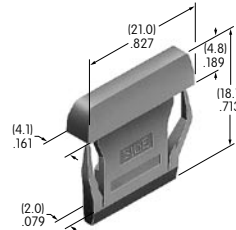

AT4144
Center Barrier
Polyamide
Color: A
Series: UB2