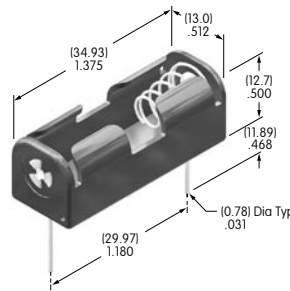

AT094 ← **NEW**
PC Adaptor
 Holder: Polypropylene
 Spring: Spring steel with nickel plating
 PC Pins: Brass with nickel plating
 Series: DSA01

AT100s

AT105
Cap Removal Tool
 Stainless steel
 Series: HB KB LB UB YB