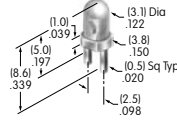

AT629
Single Element LED
Color: B
Series: HB
T-1 Bi-pin