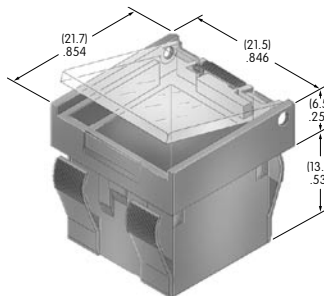

AT4166
Square Cap
for Bright LED
Polycarbonate
Colors: CB DB FB
Series: HB

AT4167
Round Cap
for Bright LED
Polycarbonate
Colors: CB DB FB
Series: HB

AT4168
Square Indicator Cap
for Bright LED
Polycarbonate
Colors: CB DB FB
Series: HB

AT4169
Round Indicator Cap
for Bright LED
Polycarbonate
Colors: CB DB FB
Series: HB

AT4170
Spring Loaded
Protective Guard
Cover: Polycarbonate
Base: Polyamide
Coil spring: Stainless steel
Series: UB2