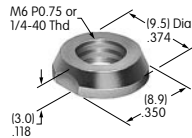

AT532 (M-metric H-inch)
Dress Cap Nut
 Brass with nickel plating
 Series: EB M MB20 MB24 P

AT532T (M-metric H-inch)
Threaded Through Dress Nut
 Brass with nickel plating
 Series: EB M MB20 MB24 P

AT533T (M-metric H-inch)
Threaded Through Dress Nut
 Brass with nickel plating
 Series: EB M MB20 MB24 P