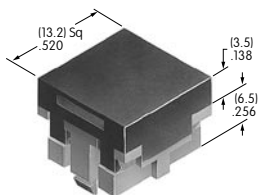

AT477
Square Colored Insert Cap
Polycarbonate
Colors: JB JC JE JF JG
Series: LB