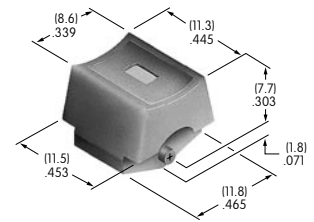

AT466
.453" False Illuminated Rocker
Polycarbonate
Cap Color: A
Window Color: B/C
Series: M