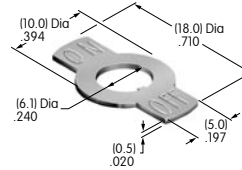

AT209
ON-OFF Plate for 6mm Threaded Bushing
 Brass with nickel plating
 Series: M P

AT210
ON-OFF Plate for 6mm Threaded Bushing
 Aluminum
 Colors: Red & black ink
 Series: M P

AT211
ON-OFF Plate for 6mm Threaded Bushing
 Aluminum
 Colors: Red & black enamel
 Series: M P