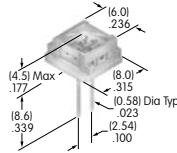

AT627
4-element LED
With Resistor; Volts: 5 12 24
Colors: C D F
Series: LB
T-1 Bi-pin