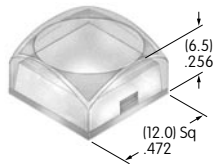

AT3079
15mm Sculptured Cap
with Lens/Diffuser
Polycarbonate
Colors: JB
Series: KP