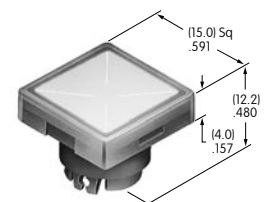

AT3021
Flat Cap for Barrier Flange
Polyphenylene oxide
Colors: A B C H
Series: JP

AT3014
Square Cap for Super Bright LED
Polycarbonate
Colors: JB
Series: YB