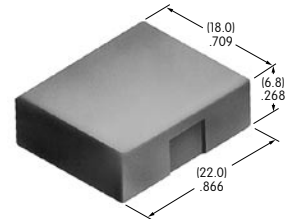

AT3069
Sculptured Cap with Alternating Legend for Illuminated
Polycarbonate
Color: J
Series: UB2

AT3070
Flat Cap with Alternating Legend for Illuminated
Polycarbonate
Color: J
Series: UB2

AT3073
Sculptured Cap for Nonilluminated
Polycarbonate
Colors: JA JB JC JD JF
Series: UB2

AT3074
Sculptured Cap for Illuminated
Polycarbonate
Colors: JB JC JD JF
Series: UB2

AT3075
Beveled Cap for Illuminated
Polycarbonate
Colors: B C D F
Series: UB2

AT3076
Flat Cap for Illuminated with Lens/Diffuser
Polycarbonate
Colors: JB JC JD JF
Series: UB2

Color Codes: A Black B White C Red D Amber E Yellow F Green G Blue H Gray J Clear