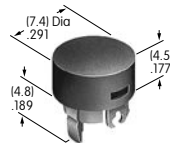

AT4025
Rectangular Dust Cover
Lid: Polyvinyl chloride
Base: Polyamide
Series: KB

AT4026
Rectangular Solid Colored Cap
Polycarbonate
Colors: BJ CJ EJ FJ GJ
Series: LB

AT4027
Rectangular Colored Insert Cap
Polycarbonate
Colors: JB JC JE JF JG
Series: LB

AT4030
Rectangular Nonilluminated Cap
Polycarbonate
Colors: A B C E F G H
Series: LB

AT4031
Square Cap for Bright & Super Bright LED
Polycarbonate
Colors: JB
Series: HB

AT4032
Round Cap for Bright & Super Bright LED
Polycarbonate
Colors: JB
Series: HB

AT4033
Square Indicator Cap
Polycarbonate
Colors: JB
Series: HB

AT4034
Round Indicator Cap
Polycarbonate
Colors: JB
Series: HB

AT4035
Square Nonilluminated Cap
Polycarbonate
Colors: A B C E F G
Series: HB

AT4036
Round Nonilluminated Cap
Polycarbonate
Colors: B C E F G
Series: HB

AT4041 (M-metric H-inch)
Splashproof Boot for Momentary
Silicone rubber
Series: MB

AT4042 (M-metric H-inch)
Splashproof Boot for Alternate
Silicone rubber
Series: MB

Color Codes: A Black B White C Red D Amber E Yellow F Green G Blue H Gray J Clear