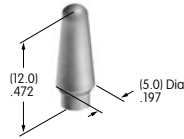

AT416
Lamp Cover for AT602
Silicon rubber
Colors: C D F
Series: LW