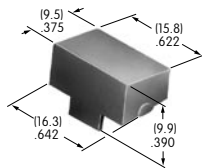

AT421
Filter for AT420
Polycarbonate
Colors: B C D E F G
Series: LW

AT422
Slip-on Cap
Polyethylene
Colors: A B C E F G
Series: SB40