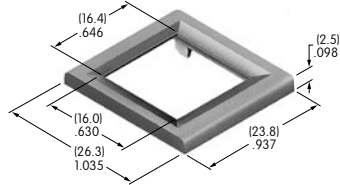

Series: MLW

AT9410

Round Splash Cover

Lid: Polyvinyl chloride

Base: Polyethylene

O-ring: Nitrile butadiene rubber

Series: LB Panel Seal