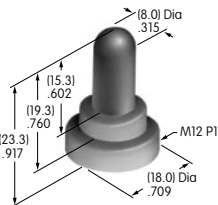

AT406
Bat Lever Cap
Polyvinyl chloride
Colors: A B C E F G
Series: M P S

AT407
.394" Diameter Screw-on Cap
PBT
Colors: A B C E F G H
Series: MB20

AT412
.748" Diameter Screw-on Cap
Polystyrene
Colors: A B C F
Series: MB20 SCB WB

AT413
.315" Diameter Screw-on Cap
PBT
Colors: A B C E F G H
Series: MB20