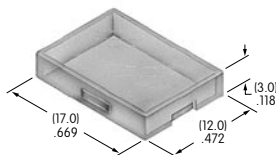

AT4117

Rectangular Transparent Cap for Illuminated
Polycarbonate
Colors: C D F J
Series: UB