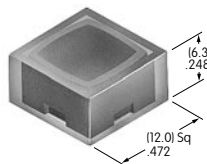

AT4062
Rocker
Polyamide
Colors: A B C
Series: G