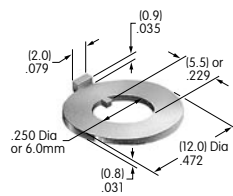

AT508
Internal Tooth Lockwasher
Steel with zinc/chromate
Series: M P S SB SK TL WB WT