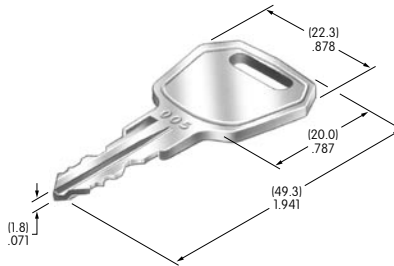

AT4153
Flat Key
Brass with chrome plating
Series: CKL