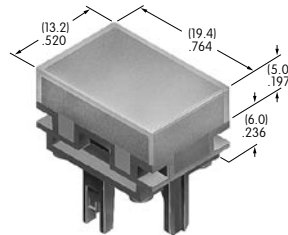

AT4030
Rectangular Nonilluminated Cap
Polycarbonate
Colors: A B C E F G H
Series: LB