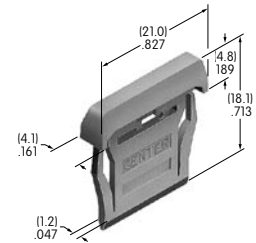

AT4135
Frosted Cap with White Base
Polycarbonate
Colors: B C E F
Series: JB

AT4137
Rectangular Cap
PBT
Colors: A B C
Series: GB2

AT4139
Square Flat Cap
Polycarbonate
Colors: A B C H
Series: JB

AT4140
Cap for Mounter AT547
Polycarbonate
Colors: A B C H
Series: JB

AT4141
Protective Guard
Cover: Polycarbonate
Base: GFR polyamide
Series: UB2

AT4142
Spring Loaded Protective Guard
Cover: Polycarbonate
Base: GFR polyamide
Coil spring: Stainless steel
Series: UB2

AT4143
End Barrier
Polyamide
Color: A
Series: UB2

AT4144
Center Barrier
Polyamide
Color: A
Series: UB2

AT4145
Square Dust Cover
Lid: PVC
Gasket: Polyethylene
Series: UB2

AT4146
Tubular Key
Brass with nickel plating
ABS handle
Color: A
Series: CKM

AT4147
Flat Key
Brass with nickel plating
ABS handle
Color: A
Series: CKM

Color Codes: A Black B White C Red D Amber E Yellow F Green G Blue H Gray J Clear