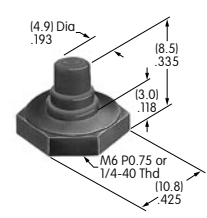

Color Codes: A Black B White C Red D Amber E Yellow F Green G Blue H Gray J Clear