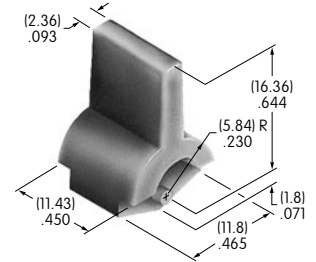

AT4149
.365" Wide Paddle
 Polyamide
 Colors: A B C E F G H
 Series: M M2T P

AT4150
.450" Wide Rocker
 Polyamide
 Colors: A B C E F G H
 Series: M M2T

AT4151
.450" Wide Paddle
 Polyamide
 Colors: A B C E F G H
 Series: M M2T