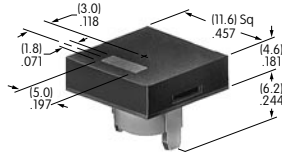

AT4052
Spot Illuminated Cap
Polycarbonate
Colors: AB
Series: HB