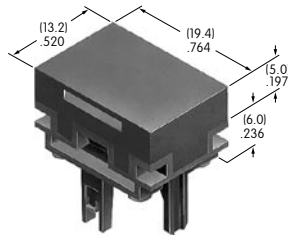

AT4027
Rectangular Colored Insert Cap
Polycarbonate
Colors: JB JC JE JF JG
Series: LB