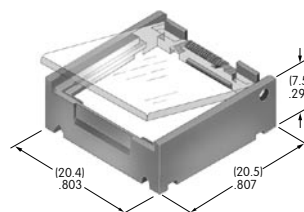

AT4171
Spring Loaded
Protective Guard
Cover: Polycarbonate
Base: Polyamide
Coil spring: Stainless steel
Series: LB UB