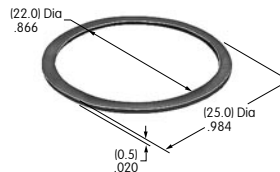

AT070
LED for AT208 Bezel
 Colors: C F
 Series: EB M MB24

AT073
Mounting Nut
 Brass with nickel plating
 Series: HB

AT074
Mounting Nut for LB Panel Seal
 Brass with chromate
 Series: LB

AT075
O-ring for LB Panel Seal
 Nitrile butadiene rubber
 Series: LB