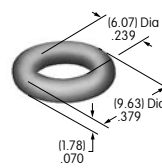

AT518
Locking Ring
Steel with zinc/chromate
Series: HS PS TS