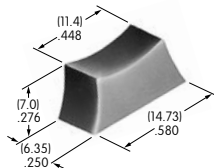

AT063
Gasket
Nitrile butadiene rubber
Color: A
Series: B Threaded Bushing