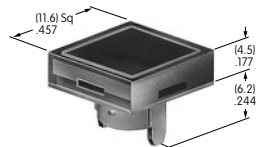

AT489
Square Cap for LED
Polycarbonate
Colors: JB JC JD JF
Series: KB

AT490
Round Cap for LED
Polycarbonate
Colors: JB JC JD JF
Series: KB