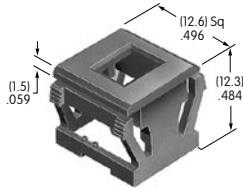

AT531
Panel Mount for Single or Double Pole
Polyamide & polyacetel
Colors: A B C E F G H
Series: A AB

AT532 (M-metric H-inch)
Dress Cap Nut
Brass with nickel plating
Series: EB M MB20 MB24 P