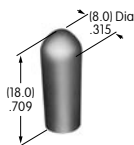

Color Codes: A Black B White C Red D Amber E Yellow F Green G Blue H Gray J Clear