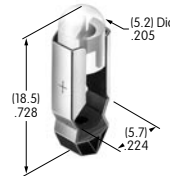

AT624
Single Element LED
Color: G
Series: HB
T-1 Bi-pin