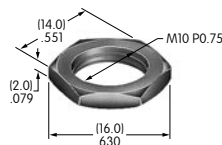

AT513M
Hex Nut
 Brass with nickel plating
 Series: B EB FRO1 M
 MB20 MR P

AT515 (M-metric H-inch)
Locking Ring for D Flat Bushing
 Steel with zinc/chromate
 Series: FRO1 M MB24

AT516
O-ring
 Nitrile butadiene rubber
 Series: M MB20

AT518
Locking Ring
 Steel with zinc/chromate
 Series: HS PS TS

AT520
Split Lockwasher
 Steel with zinc/chromate
 Series: HS PS TS

AT526
Hex Mounting Nut
 Steel with nickel plating
 Series: HS PS TS

AT527 (M-metric H-inch)
Hex Mounting Nut
 Steel with nickel plating
 Series: M P S SB SK TL