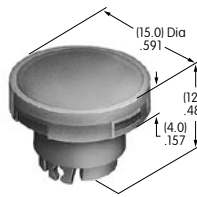

AT3006
Rectangular Cap for Bright LED & Bicolor
Polycarbonate
Colors: JB JC JD JF
Series: YB