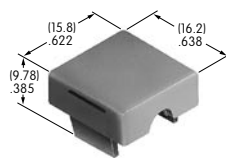

AT431
Large Rotary Knob
Phenolic resin
Color: A
Series: HS PS TS