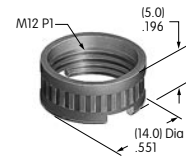

AT062
.250" Wide Rocker
Polyamide
Colors: A B C
Series: A