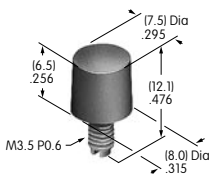

AT092
Knurled Mounting Nut
Polyphenylene oxide
Series: YB

AT078
.315" Diameter Screw-on Cap
Polystyrene
Colors: A B C E F G H
Series: MB20 SCB WB

AT079
.394" Diameter Screw-on Cap
Polystyrene
Colors: A B C E F G H
Series: MB20 SCB WB