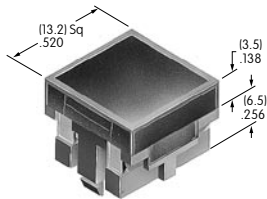

AT4162
Square Cap
for Bright LED
Polycarbonate
Colors: JB JC JD JF
Series: LB

AT4163
Rectangular Cap
for Bright LED
Polycarbonate
Colors: JB JC JD JF
Series: LB