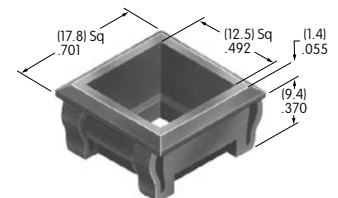

AT547
Mounter for AT4140
Polyamide
Color: A
Series: JB