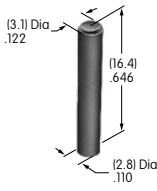

AT460
Cap for Color Capped Cone Toggle
Polyethylene
Colors: A B C E F G
Series: M