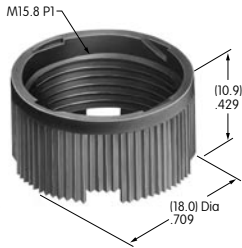

AT093C ← **NEW**
17.4mm Cap Removal Tool
Aluminum
Series: KP

AT100s

AT105
Cap Removal Tool
Stainless steel
Series: HB KB LB UB YB

AT106
Socket Wrench
Aluminum with black alumite finish
Series: YB

AT107
Lamp Extractor
Polyvinyl chloride
Series: KB LW MLW YB