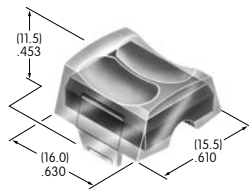

AT4127
Sculptured Rocker
Polycarbonate
Colors: B C E F
Series: MLW

AT4128
Round Cap for
Super Bright LED
Polycarbonate
Colors: JB
Series: LB