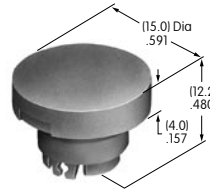

AT3003
Rectangular Solid Cap
Polycarbonate
Colors: BB CB EB FB GB
Series: YB