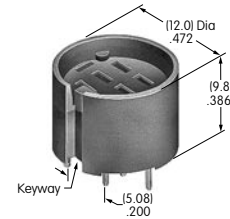

AT702
Double Pole
Straight PC Adaptor
 Glass fiber reinforced polyamide
 Series: KB

AT711
Single Pole
Straight PC Adaptor
 Glass fiber reinforced polyamide
 Series: LB

AT712
Double Pole
Straight PC Adaptor
 Glass fiber reinforced polyamide
 Series: LB