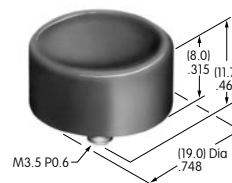

Color Codes: A Black B White C Red D Amber E Yellow F Green G Blue H Gray J Clear