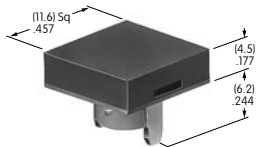

AT485
Square Solid Colored Cap
Polycarbonate
Colors: A BB CB CC EB
FB FF GB GG
Series: KB

AT486
Round Solid Colored Cap
Polycarbonate
Colors: A BB CB CC EB
FB FF GB GG
Series: KB