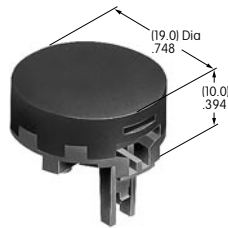

AT4013
Round Colored Insert Cap
Polycarbonate
Colors: JB JC JE JF JG
Series: LB