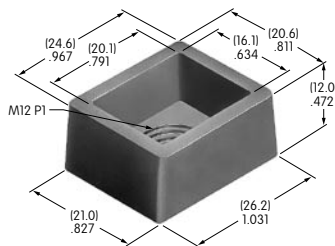

AT442
.394" Diameter
Snap-on Cap
Polycarbonate
Colors: A B C E F G H
Series: EB M2B MB20

AT443
.315" Diameter
Snap-on Cap
Polycarbonate
Colors: A B C E F G H
Series: EB M2B MB20

AT444
Bat Lever Conical Cap
Polyethylene
Colors: A B C E F G
Series: M M2T

AT445
Cap for Color Tipped
Cone Toggle
Polycarbonate
Colors: A B C E F G
Series: M

AT452
Rectangular Insert
Polycarbonate
Colors: A B C F G H
Series: MB20 SCB
Used with Screw Adaptor AT080

AT453
Rectangular Shroud
Polycarbonate
Colors: A B H
Series: MB20 SCB

AT454
Round Insert
Polycarbonate
Colors: A B C F G H
Series: MB20 SCB
Used with Screw Adaptor AT080

AT455
Round Shroud
Polycarbonate
Colors: A B H
Series: MB20 SCB