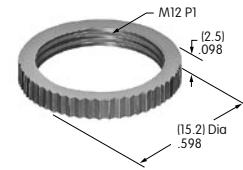

AT500s

AT501 (M-metric H-inch)
Knurled Face Nut
 Brass with chrome plating
 Series: EB M MB20 MB24 P

AT503 (M-metric H-inch)
Hex Face Nut
 Brass with chrome plating
 Series: M P S SB WB WT

AT504M
Knurled Face Nut
 Brass with chrome plating
 Series: M P S SB WB WT

AT506M
Locking Ring
 Steel with zinc/chromate
 Series: M MB20 P SB

AT507 (M-metric H-inch)
Locking Ring
 Steel with zinc/chromate
 Series: EB M MB20 MB24 MR P

AT508
Internal Tooth Lockwasher
 Steel with zinc/chromate
 Series: M P S SB SK TL WB WT