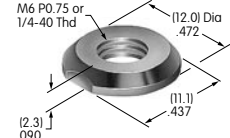

AT532 (M-metric H-inch)
Dress Cap Nut
 Brass with nickel plating
 Series: EB M MB20 MB24 P

AT532T (M-metric H-inch)
Threaded Through Dress Nut
 Brass with nickel plating
 Series: EB M MB20 MB24 P

AT533T (M-metric H-inch)
Threaded Through Dress Nut
 Brass with nickel plating
 Series: EB M MB20 MB24 P