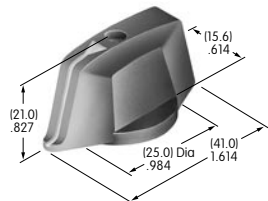

Color Codes: A Black B White C Red D Amber E Yellow F Green G Blue H Gray J Clear