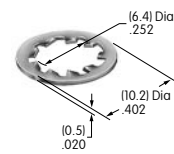

AT500s

AT501 (M-metric H-inch)
Knurled Face Nut
Brass with chrome plating
Series: EB M MB20 MB24 P

AT503 (M-metric H-inch)
Hex Face Nut
Brass with chrome plating
Series: M P S SB WB WT

AT504M
Knurled Face Nut
Brass with chrome plating
Series: M P S SB WB WT

AT506M
Locking Ring
Steel with zinc/chromate
Series: M MB20 P SB

AT507 (M-metric H-inch)
Locking Ring
Steel with zinc/chromate
Series: EB M MB20 MB24 MR P

AT508
Internal Tooth Lockwasher
Steel with zinc/chromate
Series: M P S SB SK TL WB WT

AT509
Internal Tooth Lockwasher
Steel with zinc/chromate
Series: EB FR01 M MR P S SB

AT511 (M-metric H-inch)
Knurled Cap Nut
Brass with chrome plating
Series: EB M MB20 MB24 P

AT512 (M-metric H-inch)
Conical Nut
Brass with chrome plating
Series: EB MB20

AT512C (M-metric H-inch)
Conical Nut
Brass with chrome plating
Series: EB MB20

AT513H
Hex Nut
Brass with nickel plating
Series: M MB20 MB24

Color Codes: A Black B White C Red D Amber E Yellow F Green G Blue H Gray J Clear