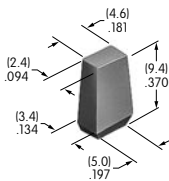

AT467
Short Paddle
Polyamide
Colors: A B C E F G H
Series: A B M

AT468
Long Paddle
Polyamide
Colors: A B C E F G H
Series: A B M