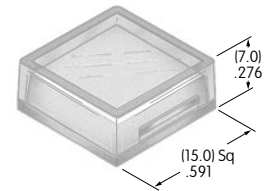

AT3077
Beveled Cap
for Nonilluminated
Polycarbonate
Colors: A B C D F
Series: UB2

AT3078
12mm Sculptured Cap
with Lens/Diffuser
Polycarbonate
Colors: JB
Series: KP

AT3079
15mm Sculptured Cap
with Lens/Diffuser
Polycarbonate
Colors: JB
Series: KP

AT3080
17.4mm Sculptured Cap
with Lens/Diffuser
Polycarbonate
Colors: JB
Series: KP

AT3081
Transparent Lens
Polycarbonate
Color: J
Series: HB2

AT3082
Translucent Diffuser
Polycarbonate
Color: B
Series: HB2

AT3083
12mm Flat Cap
with Lens/Diffuser
Polycarbonate
Colors: JB
Series: KP

AT3084
15mm Flat Cap
with Lens/Diffuser
Polycarbonate
Colors: JB
Series: KP

AT3085
17.4mm Flat Cap
with Lens/Diffuser
Polycarbonate
Colors: JB
Series: KP

AT3086
12mm Home Key Cap
with Lens/Diffuser
Polycarbonate
Colors: JB
Series: KP

AT3087
15mm Home Key Cap
with Lens/Diffuser
Polycarbonate
Colors: JB
Series: KP

AT3088
17.4mm Home Key Cap
with Lens/Diffuser
Polycarbonate
Colors: JB
Series: KP

Color Codes: A Black B White C Red D Amber E Yellow F Green G Blue H Gray J Clear