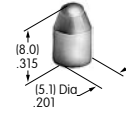

AT414
.520" Diameter
Screw-on Cap
PBT
Colors: A B C D E F G H
Series: MB20 SB SCB WB

AT415
Bat Lever Cap
Polyethylene
Colors: A B C E F G
Series: M

AT416
Lamp Cover for AT602
Silicon rubber
Colors: C D F
Series: LW

AT420
Rockers
Polycarbonate
Colors: B J
Series: LW

AT421
Filter for AT420
Polycarbonate
Colors: B C D E F G
Series: LW

AT422
Slip-on Cap
Polyethylene
Colors: A B C E F G
Series: SB40

AT426
Solid Color Paddle
Polycarbonate
Colors: A B C D E F G
Series: MLW

AT427
Cap for Locking Lever (code L)
Brass with bright nickel plating
Brushed or colored aluminum
Colors: A C G H
Series: M

AT428 (M-metric H-inch)
Splashproof Boot
Silicone rubber
Color: A
Series: M P

AT429
Indicator Cap
Polycarbonate
Colors: B C D E F G
Series: P01

AT431
Large Rotary Knob
Phenolic resin
Color: A
Series: HS PS TS

AT432
Small Rotary Knob
Phenolic resin
Color: A
Series: HS PS TS

Color Codes: A Black B White C Red D Amber E Yellow F Green G Blue H Gray J Clear