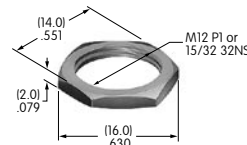

AT513M
Hex Nut
 Brass with nickel plating
 Series: B EB FRO1 M
 MB20 MR P

AT515 (M-metric H-inch)
Locking Ring for D Flat Bushing
 Steel with zinc/chromate
 Series: FRO1 M MB24

AT516
O-ring
 Nitrile butadiene rubber
 Series: M MB20

AT518
Locking Ring
 Steel with zinc/chromate
 Series: HS PS TS

AT520
Split Lockwasher
 Steel with zinc/chromate
 Series: HS PS TS

AT526
Hex Mounting Nut
 Steel with nickel plating
 Series: HS PS TS

AT527 (M-metric H-inch)
Hex Mounting Nut
 Steel with nickel plating
 Series: M P S SB SK TL