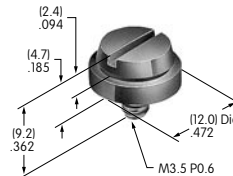

AT089
O-ring for YB Panel Seal
Nitrile butadiene rubber
Series: YB