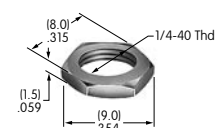

Color Codes: A Black B White C Red D Amber E Yellow F Green G Blue H Gray J Clear