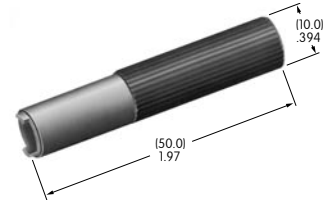

AT111
Lamping Tool
Stainless steel
Series: HB KB YB

AT112
Socket Wrench
Brass with nickel plating
Series: LB

AT200s

AT201
ON-OFF Plate for 12mm Threaded Bushing
Brass with nickel plating
Series: M P S

AT202
ON-OFF Plate for 12mm Threaded Bushing
Aluminum
Colors: Red & black enamel
Series: M P S

AT204
Bezel
Polycarbonate
Colors: A B C D E F G H
Series: MLW

AT206
Bezel
Polycarbonate
Colors: A B C D E F G H
Series: LW

Color Codes: A Black B White C Red D Amber E Yellow F Green G Blue H Gray J Clear