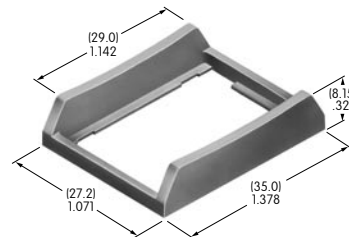

AT219
Barrier
Polyamide
Color: A
Series: JWS