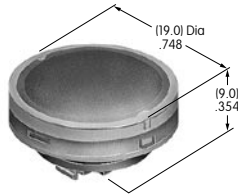

AT4055
Round Colored Insert Cap
Polycarbonate
Colors: JB JC JE JF JG
Series: LB Panel Seal