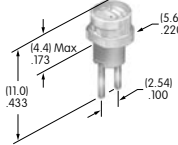

AT628
Double Element LED
Colors: C D F
Series: YB
T-1 Bi-pin