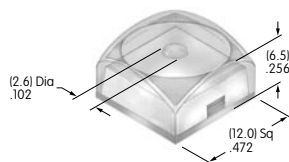

AT3087
15mm Home Key Cap
with Lens/Diffuser
Polycarbonate
Colors: JB
Series: KP