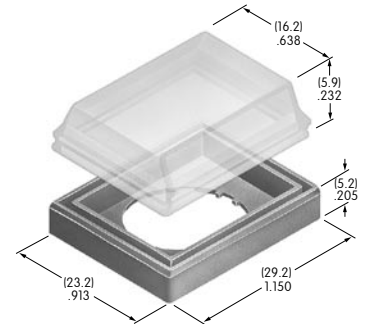

AT4104

Large Color Tipped Knob
Polyester with polyamide tip
Base Color: A
Tip Colors: A B C E F G H
Series: FR MR

AT4115

Dust Cover
Lid: Polyvinyl chloride
Base: Polyamide
Series: YB

AT4116

Rectangular Opaque Cap for Nonilluminated
Polycarbonate
Colors: A B C E F G
Series: UB