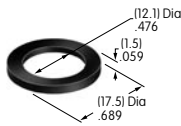

AT406
Bat Lever Cap
Polyvinyl chloride
Colors: A B C E F G
Series: M P S

AT407
.394" Diameter Screw-on Cap
PBT
Colors: A B C E F G H
Series: MB20

AT412
.748" Diameter Screw-on Cap
Polystyrene
Colors: A B C F
Series: MB20 SCB WB

AT413
.315" Diameter Screw-on Cap
PBT
Colors: A B C E F G H
Series: MB20