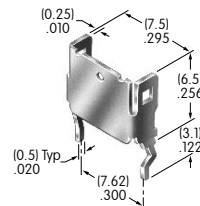

AT546
Mounting Bracket for Block Mounting
Phosphor bronze with tin plating
Series: GB2