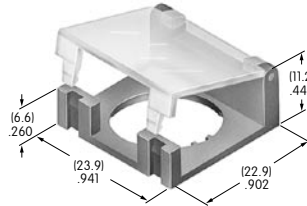

AT4072
Protective Guard
Lid: Polycarbonate
Base: Glass fiber reinforced polycarbonate
Series: YB

AT4073
Square Opaque Cap for Nonilluminated
Polycarbonate
Colors: A B C E F G
Series: UB