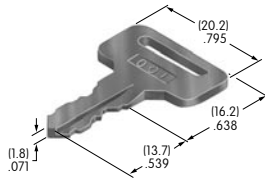

AT4125
LED Rocker
Polycarbonate
Colors: B C E F
Series: MLW