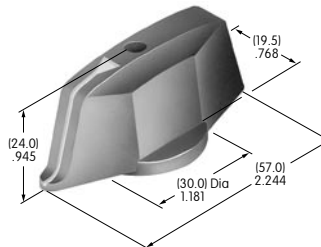

AT432
Small Rotary Knob
Phenolic resin
Color: A
Series: HS PS TS