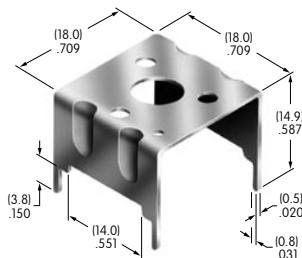

AT531
Panel Mount for Single or Double Pole
Polyamide & polyacetel
Colors: A B C E F G H
Series: A AB

AT532 (M-metric H-inch)
Dress Cap Nut
Brass with nickel plating
Series: EB M MB20 MB24 P

AT532T (M-metric H-inch)
Threaded Through Dress Nut
Brass with nickel plating
Series: EB M MB20 MB24 P

AT533T (M-metric H-inch)
Threaded Through Dress Nut
Brass with nickel plating
Series: EB M MB20 MB24 P

AT535
Rubber Ring for MR Panel Seal
Nitrile butadiene rubber
Series: MRK

AT536
Hex Nut
Brass with nickel plating
Series: FB

AT537
O-ring
Nitrile butadiene rubber
Series: S

AT541
O-ring for Panel Seal with AT4115
Nitrile butadiene rubber
Series: YB

AT543
Support Bracket
Steel with tin plating
Series: MRK

AT546
Mounting Bracket for Block Mounting
Phosphor bronze with tin plating
Series: GB2

AT547
Mounter for AT4140
Polyamide
Color: A
Series: JB

Color Codes: A Black B White C Red D Amber E Yellow F Green G Blue H Gray J Clear