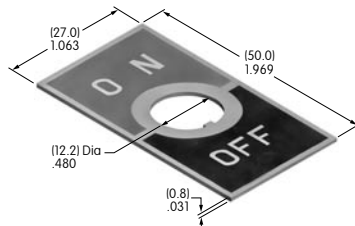

AT202
ON-OFF Plate for 12mm Threaded Bushing
Aluminum
Colors: Red & black enamel
Series: M P S