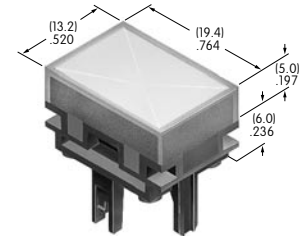

AT4120
Rectangular
Spot Illuminated Cap
Polycarbonate
Colors: AB
Series: UB

AT4124
Actuator Key
Brass with nickel plating
Series: SK

AT4125
LED Rocker
Polycarbonate
Colors: B C E F
Series: MLW

AT4126
Dust Cover
Polyvinyl chloride & polyamide
Color: A
Series: JWJ

AT4127
Sculptured Rocker
Polycarbonate
Colors: B C E F
Series: MLW

AT4128
Round Cap for
Super Bright LED
Polycarbonate
Colors: JB
Series: LB

AT4129
Square Cap for
Super Bright LED
Polycarbonate
Colors: JB
Series: LB

AT4130
Rectangular Cap for
Super Bright LED
Polycarbonate
Colors: JB
Series: LB

AT4131
Round Cap for
Super Bright LED
Polycarbonate
Colors: JB
Series: LB Panel Seal

AT4132
Round Cap for
Bright & Super Bright LED
Polycarbonate
Colors: JB
Series: KB

AT4133
Square Cap for
Bright & Super Bright LED
Polycarbonate
Colors: JB
Series: KB

AT4134
Rectangular Cap for
Bright & Super Bright LED
Polycarbonate
Colors: JB
Series: KB

Color Codes: **A** Black   **B** White   **C** Red   **D** Amber   **E** Yellow   **F** Green   **G** Blue   **H** Gray   **J** Clear