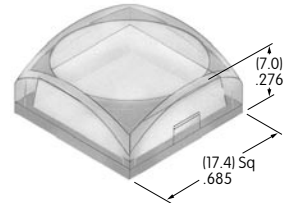

AT3077
Beveled Cap
for Nonilluminated
Polycarbonate
Colors: A B C D F
Series: UB2

AT3078
12mm Sculptured Cap
with Lens/Diffuser
Polycarbonate
Colors: JB
Series: KP

AT3079
15mm Sculptured Cap
with Lens/Diffuser
Polycarbonate
Colors: JB
Series: KP

AT3080
17.4mm Sculptured Cap
with Lens/Diffuser
Polycarbonate
Colors: JB
Series: KP

AT3081
Transparent Lens
Polycarbonate
Color: J
Series: HB2

AT3082
Translucent Diffuser
Polycarbonate
Color: B
Series: HB2

AT3083
12mm Flat Cap
with Lens/Diffuser
Polycarbonate
Colors: JB
Series: KP

AT3084
15mm Flat Cap
with Lens/Diffuser
Polycarbonate
Colors: JB
Series: KP

AT3085
17.4mm Flat Cap
with Lens/Diffuser
Polycarbonate
Colors: JB
Series: KP

AT3086
12mm Home Key Cap
with Lens/Diffuser
Polycarbonate
Colors: JB
Series: KP

AT3087
15mm Home Key Cap
with Lens/Diffuser
Polycarbonate
Colors: JB
Series: KP

AT3088
17.4mm Home Key Cap
with Lens/Diffuser
Polycarbonate
Colors: JB
Series: KP

Color Codes: A Black B White C Red D Amber E Yellow F Green G Blue H Gray J Clear