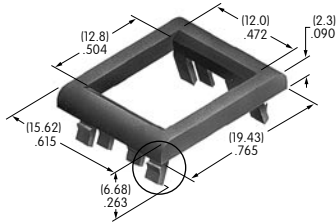

AT065-1
Panel Frame for Rocker & Paddle .450" Wide
Polyamide
Color: A
Series: M

AT065-1 accommodates panel thickness 1.2 ~ 2.3mm (.047 ~ .090")

AT065-2
Panel Frame for Rocker & Paddle .450" Wide
Polyamide
Color: A
Series: M

AT066
.300" Wide Rocker
Polyamide
Color: A B C
Series: A