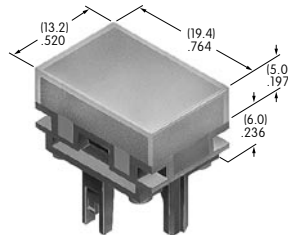

AT4164
Round Cap
for Bright LED
Polycarbonate
Colors: JB JC JD JF
Series: LB