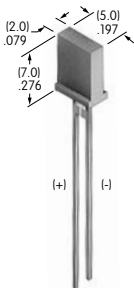

AT618
Single Element LED
Colors: C E F
Used for AT213 Bezel

AT621
6-element Bicolor LED
Colors: CF
Series: YB
T-1 1/2 Bi-pin