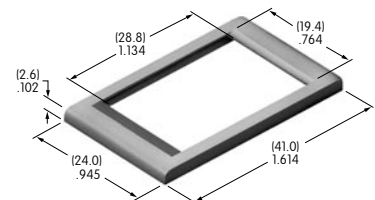

AT206
Bezel
Polycarbonate
Colors: A B C D E F G H
Series: LW

Color Codes: A Black B White C Red D Amber E Yellow F Green G Blue H Gray J Clear