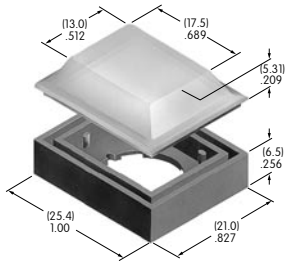

AT4025
Rectangular Dust Cover
Lid: Polyvinyl chloride
Base: Polyamide
Series: KB

AT4026
Rectangular Solid Colored Cap
Polycarbonate
Colors: BJ CJ EJ FJ GJ
Series: LB