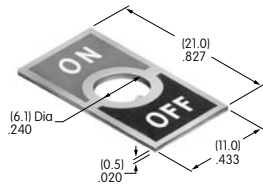

AT211
ON-OFF Plate for 6mm Threaded Bushing
Aluminum
Colors: Red & black enamel
Series: M P

AT212
Bezel with 2 AT617 LEDs
Polycarbonate
Color: A
Series: EB M MB24