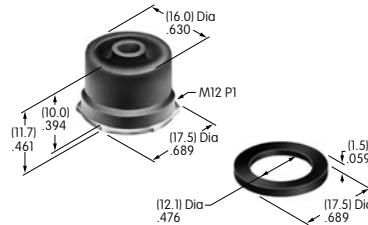

AT400s

AT401A/H/S
Splashproof Boot Assembly
Hex Nut Material & Finish:
Nickel plated brass
O-ring Material:
Natural rubber
Series: M P S WT

AT401A for Oil Resistance
Boot Material: Black nitrile butadiene rubber

AT401H for Dust & Ozone Resistance
Boot Material: Gray ethylene propylene rubber

AT401S for Flexibility, Resilience, and Tensile Strength over Wide Temperature Range
Boot Material: Black silicone rubber

AT401P
O-ring
Natural rubber
Color: A
Series: M MB20 TL WB WT

AT402
Splashproof Boot
Silicon rubber for A C E F
Ethylene propylene rubber for H
Colors: A C E F H
Series: M P S

AT402S
Splashproof Boot
Silicon rubber
Color: A
Series: M

AT405
Solid Color Rocker
Polycarbonate
Colors: A B C D E F G
Series: MLW