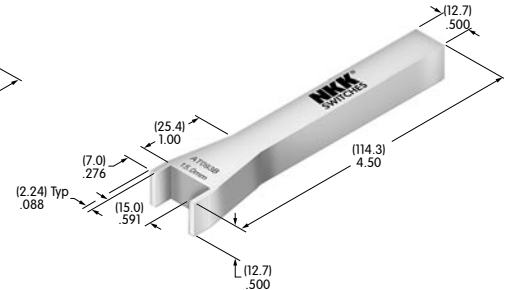

AT093B ← **NEW**
15.0mm Cap Removal Tool
Aluminum
Series: KP

AT093C ← **NEW**
17.4mm Cap Removal Tool
Aluminum
Series: KP