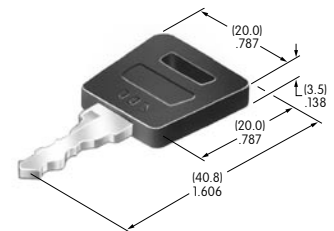

AT4147
Flat Key
Brass with nickel plating
ABS handle
Color: A
Series: CKM