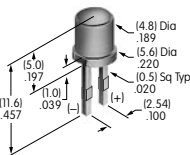

AT635
Single Element LED
Colors: C D F
Series: KB LB
T-1 1/2 Bi-pin