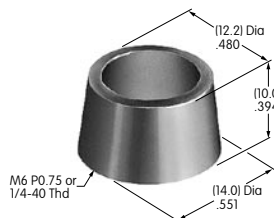

AT513H
Hex Nut
Brass with nickel plating
Series: M MB20 MB24