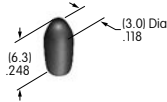

AT4063
.157" Diameter Slip-on Cap
 Polyamide
 Colors: A B C
 Series: GB G3B

Color Codes: A Black B White C Red D Amber E Yellow F Green G Blue H Gray J Clear

AT4064
.248" Bat Lever Cap
 Polyvinyl chloride
 Colors: A B C
 Series: A B