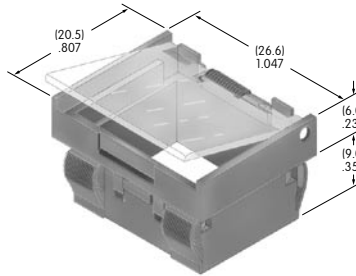

AT4174
Spring Loaded Protective Guard
Cover: Polycarbonate
Base: Polyamide
Coil spring: Stainless steel
Series: UB