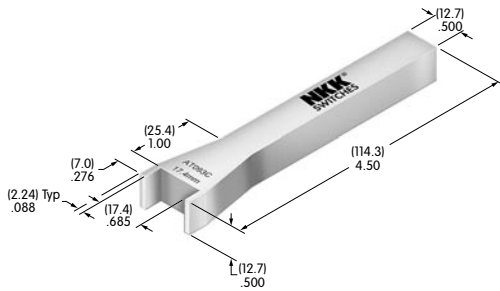

AT092
Knurled Mounting Nut
 Polyphenylene oxide
 Series: YB

AT093A ← **NEW**
12.0mm Cap Removal Tool
 Aluminum
 Series: KP

AT093B ← **NEW**
15.0mm Cap Removal Tool
 Aluminum
 Series: KP

AT093C ← **NEW**
17.4mm Cap Removal Tool
 Aluminum
 Series: KP