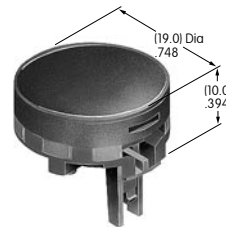

AT4016
Round Spot Illuminated Cap
Polycarbonate
Cap Colors: A B C F
LED Colors: C D F CF
Series: LB