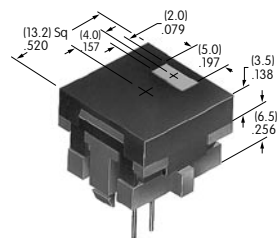

AT484
Square Nonilluminated Cap
Polycarbonate
Colors: A B C E F G H
Series: LB