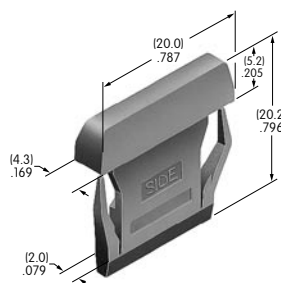

AT496
.295" Diameter Cap
Polyamide
Colors: A B C
Series: AB BB FB M2B MB24

AT497
End Barrier
Polyamide
Color: A
Series: LB

AT498
Center Barrier
Polyamide
Color: A
Series: LB