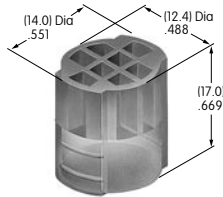

AT056
Dress Cap Nut
Brass with chrome plating
Series: M P S