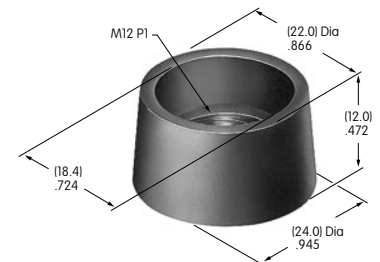

Color Codes: A Black B White C Red D Amber E Yellow F Green G Blue H Gray J Clear