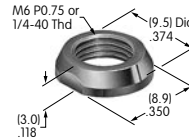

AT532 (M-metric H-inch)
Dress Cap Nut
 Brass with nickel plating
 Series: EB M MB20 MB24 P

AT532T (M-metric H-inch)
Threaded Through Dress Nut
 Brass with nickel plating
 Series: EB M MB20 MB24 P

AT533T (M-metric H-inch)
Threaded Through Dress Nut
 Brass with nickel plating
 Series: EB M MB20 MB24 P