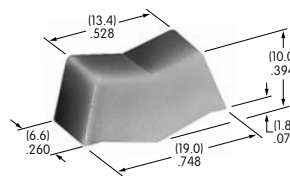

AT475
.201" Diameter Cap
Polyamide
Colors: A B C
Series: AB BB FB M2B MB24

AT476
Square Solid Colored Cap
Polycarbonate
Colors: BJ CJ EJ FJ GJ
Series: LB