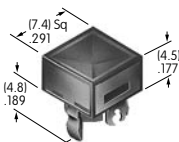

AT4166
Square Cap
for Bright LED
Polycarbonate
Colors: CB DB FB
Series: HB

AT4167
Round Cap
for Bright LED
Polycarbonate
Colors: CB DB FB
Series: HB