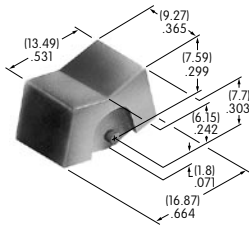

AT4148
.365" Wide Rocker
Polyamide
Colors: A B C E F G H
Series: M M2T P

AT4149
.365" Wide Paddle
Polyamide
Colors: A B C E F G H
Series: M M2T P