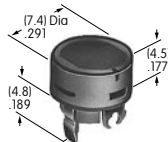

AT4168
Square Indicator Cap
for Bright LED
Polycarbonate
Colors: CB DB FB
Series: HB