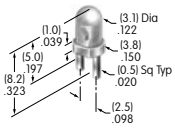

AT630
Single Element LED
Color: F
Series: HB
T-1 Bi-pin