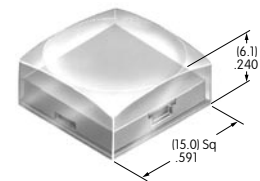

AT3073
Sculptured Cap for Nonilluminated
Polycarbonate
Colors: JA JB JC JD JF
Series: UB2