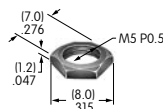

AT537
O-ring
Nitrile butadiene rubber
Series: S