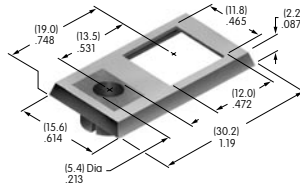

AT209
ON-OFF Plate for 6mm Threaded Bushing
Brass with nickel plating
Series: M P