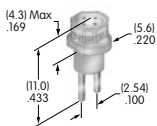

AT634
Single Element LED
Colors: C D F
Series: KB YB
T-1 1/4 Bi-pin