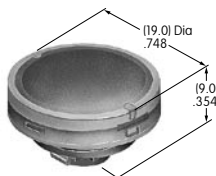

AT4180
Snap-on Knob
 Polyamide
 Knob: Black
 Flange: Transparent brown
 Series: FR01

Color Codes: A Black B White C Red D Amber E Yellow F Green G Blue H Gray J Clear

AT9000s

AT9201

Bezel

Polycarbonate

Colors: A B C D E F G H