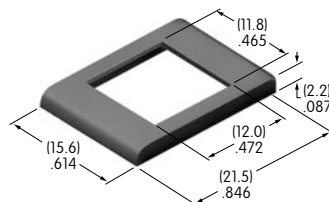

AT2100s

AT2107
Bezel
Polyamide
Colors: A B C E F G H
Series: M M2100

Color Codes: **A** Black   **B** White   **C** Red   **D** Amber   **E** Yellow   **F** Green   **G** Blue   **H** Gray   **J** Clear