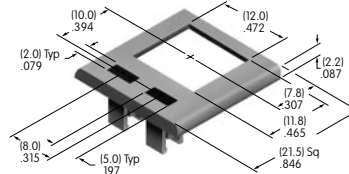

AT214
ON-OFF Plate for 12mm Threaded Bushing
Aluminum
Colors: Red & black ink
Series: M P S