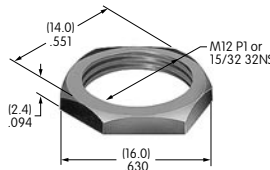

AT500s

AT501 (M-metric H-inch)
Knurled Face Nut
 Brass with chrome plating
 Series: EB M MB20 MB24 P

AT503 (M-metric H-inch)
Hex Face Nut
 Brass with chrome plating
 Series: M P S SB WB WT

AT504M
Knurled Face Nut
 Brass with chrome plating
 Series: M P S SB WB WT