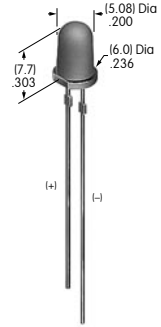

AT065-2 accommodates panel thickness 1.57 ~ 3.18mm (.062 ~ .125")

AT070
LED for AT208 Bezel
Colors: C F
Series: EB M MB24