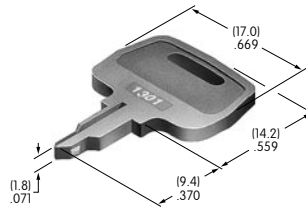

AT4082

Actuator Key
Zinc alloy with chrome plating
Series: SK