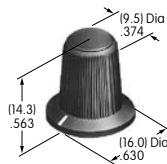

AT4082

Actuator Key
Zinc alloy with chrome plating
Series: SK

AT4094

Actuator Key
Polyacetal
Color: A
Series: SK

AT4100s

AT4103

Small Color Tipped Knob
Polyester with polyamide tip
Base Color: A
Tip Colors: A B C E F G H
Series: FR MR