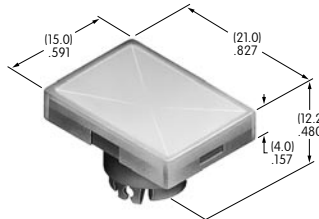

AT3069
Sculptured Cap with Alternating Legend for Illuminated
Polycarbonate
Color: J
Series: UB2

AT3070
Flat Cap with Alternating Legend for Illuminated
Polycarbonate
Color: J
Series: UB2

AT3073
Sculptured Cap for Nonilluminated
Polycarbonate
Colors: JA JB JC JD JF
Series: UB2

AT3074
Sculptured Cap for Illuminated
Polycarbonate
Colors: JB JC JD JF
Series: UB2

AT3075
Beveled Cap for Illuminated
Polycarbonate
Colors: B C D F
Series: UB2

AT3076
Flat Cap for Illuminated with Lens/Diffuser
Polycarbonate
Colors: JB JC JD JF
Series: UB2

Color Codes: A Black B White C Red D Amber E Yellow F Green G Blue H Gray J Clear