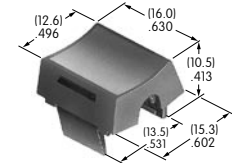

AT433
Knob for Miniature Rotaries
Polyacetal
Color: A
Series: FR MR

AT434
Bat Lever Cap
Polyvinyl chloride
Colors: A B C E F G
Series: M

AT435
Screw-on Cap
Brass with chrome plating
Series: SB265

AT438
Design Rocker
Polycarbonate
Colors: B C D F G
Series: MLW

AT442
.394" Diameter
Snap-on Cap
Polycarbonate
Colors: A B C E F G H
Series: EB M2B MB20

AT443
.315" Diameter
Snap-on Cap
Polycarbonate
Colors: A B C E F G H
Series: EB M2B MB20

AT444
Bat Lever Conical Cap
Polyethylene
Colors: A B C E F G
Series: M M2T

AT445
Cap for Color Tipped
Cone Toggle
Polycarbonate
Colors: A B C E F G
Series: M

AT452
Rectangular Insert
Polycarbonate
Colors: A B C F G H
Series: MB20 SCB
Used with Screw Adaptor AT080

AT453
Rectangular Shroud
Polycarbonate
Colors: A B H
Series: MB20 SCB

AT454
Round Insert
Polycarbonate
Colors: A B C F G H
Series: MB20 SCB
Used with Screw Adaptor AT080

AT455
Round Shroud
Polycarbonate
Colors: A B H
Series: MB20 SCB

Color Codes: A Black B White C Red D Amber E Yellow F Green G Blue H Gray J Clear