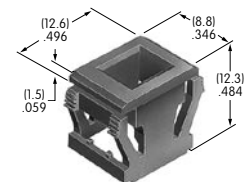

Color Codes: A Black B White C Red D Amber E Yellow F Green G Blue H Gray J Clear