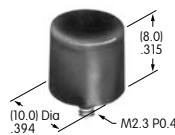

Color Codes: A Black B White C Red D Amber E Yellow F Green G Blue H Gray J Clear