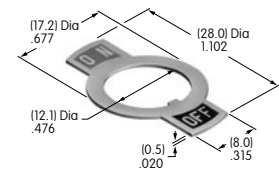

AT207
Bezel
Polycarbonate
Colors: A B C E F G H
Series: EB MB24

AT208
Bezel with AT070 LED
Polycarbonate
Color: A
Series: EB M MB24

AT209
ON-OFF Plate for 6mm Threaded Bushing
Brass with nickel plating
Series: M P

AT210
ON-OFF Plate for 6mm Threaded Bushing
Aluminum
Colors: Red & black ink
Series: M P

AT211
ON-OFF Plate for 6mm Threaded Bushing
Aluminum
Colors: Red & black enamel
Series: M P

AT212
Bezel with 2 AT617 LEDs
Polycarbonate
Color: A
Series: EB M MB24

AT213
Bezel with 2 AT618 LEDs
Polycarbonate
Color: A
Series: EB M MB24

AT214
ON-OFF Plate for 12mm Threaded Bushing
Aluminum
Colors: Red & black ink
Series: M P S

AT215
ON-OFF Plate for 12mm Threaded Bushing
Aluminum
Colors: Red & black enamel
Series: M P S

AT217
Barrier
Polyamide
Colors: A B H
Series: JWM

AT218
Barrier
Polyamide
Colors: A B H
Series: JWJ

AT219
Barrier
Polyamide
Color: A
Series: JWS

Color Codes: A Black B White C Red D Amber E Yellow F Green G Blue H Gray J Clear