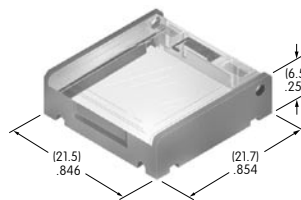

AT4143
End Barrier
Polyamide
Color: A
Series: UB2