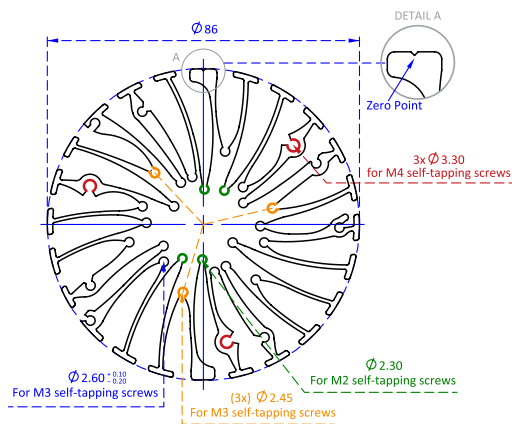

ModuLED Micro

ø86 x H30 / 50 / 80 (mm)
 Rth 1.8 - 1.5 - 1.2 °C/W
 Power Pd 28 - 33 - 42 W

MORE PRODUCT DETAILS

ModuLED Micro Modular Passive Star LED Cooler ø86mm

Drawings & Dimensions

Example: ModuLED Micro 8630