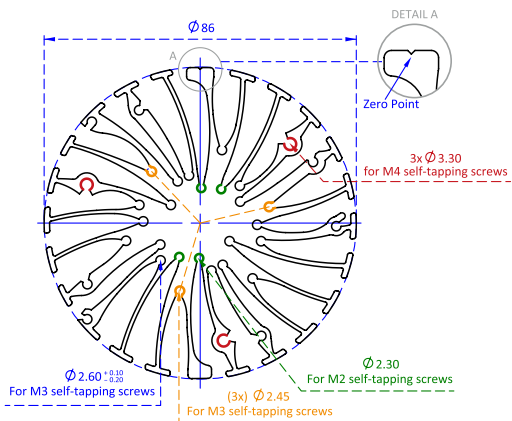

Example: ModuLED Micro 8680