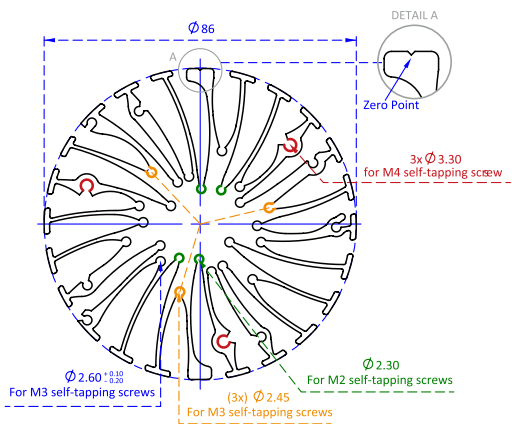

ModuLED Micro

ø86 x H30 / 50 / 80 (mm)
 Rth 1.8 - 1.5 - 1.2 °C/W
 Power Pd 28 - 33 - 42 W

MORE PRODUCT DETAILS

ModuLED Micro Modular Passive Star LED Cooler ø86mm

Drawings & Dimensions

Example: ModuLED Micro 8630