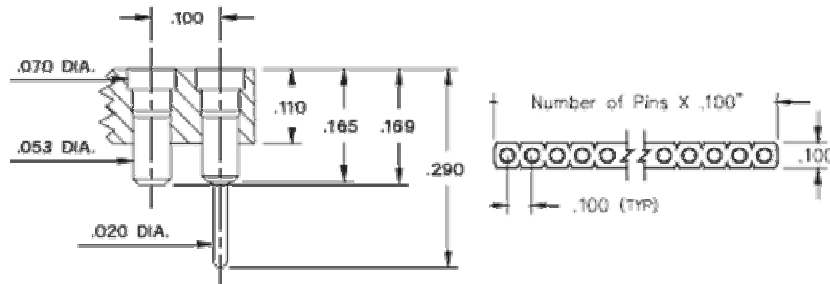

**MILL-MAX<sup>®</sup> MAXIMUM CONNECTIONS**

Search by Part Number

Home > Product Search > **Product Details**

**PRODUCT DETAILS**

**Product Number: 319-XX-XXX-30-041000**

**DESCRIPTION:**

Interconnect Header  
Spring-Loaded Target Connector  
Single Row  
Surface Mount