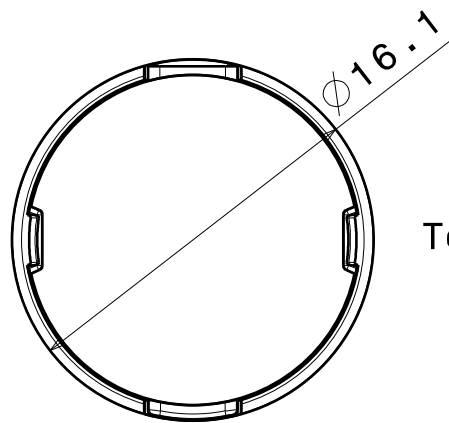

D

C

B

A

4

4

Bottom view

3

3

Front view

2

2

Top view

Part No.s:  
 FA12038\_Tina-RE-ES-RS-tape  
 FA12040\_Tina-RE-ES-M-tape

MATERIALS  
 Lens: PMMA  
 Holder: PC

This drawing is our property.  
 It can't be reproduced  
 or communicated without  
 our written agreement.

DRAWING NUMBER  
 Multiple

REV  
 1

DESIGNED BY  
 mav

DATE  
 07.02.2011

SCALE 2:1

WEIGHT (g) -

SHEET 1/1

D