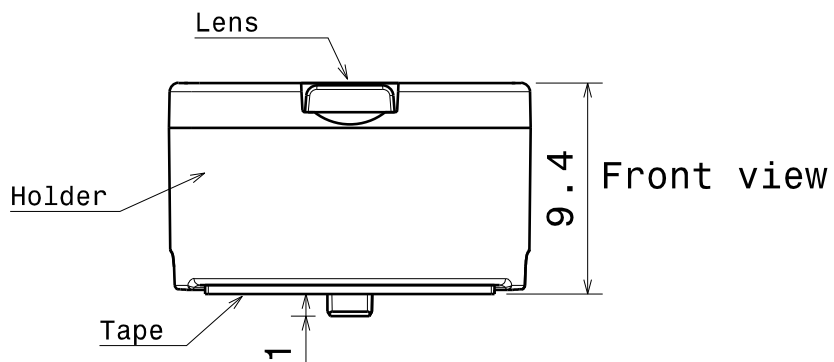

D

C

B

A

4

4

Bottom view

3

3

Front view

2

2

Top view

Part No.s:  
 FA12038\_Tina-RE-ES-RS-tape  
 FA12040\_Tina-RE-ES-M-tape

MATERIALS  
 Lens: PMMA  
 Holder: PC

This drawing is our property.  
 It can't be reproduced  
 or communicated without  
 our written agreement.