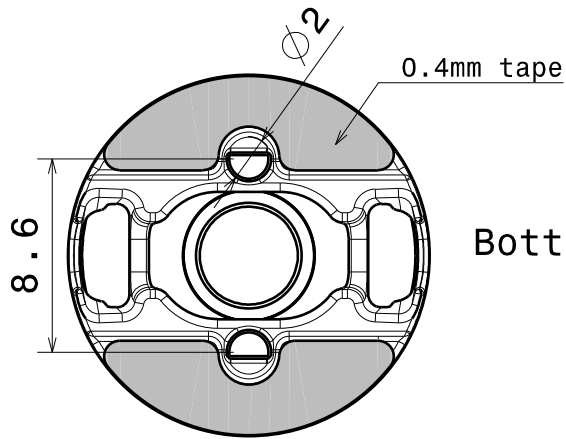

D

C

B

A

4

4

Bottom view

3

3

Front view

2

2

Top view

Part No.s:  
 FA12038\_Tina-RE-ES-RS-tape  
 FA12040\_Tina-RE-ES-M-tape

MATERIALS  
 Lens: PMMA  
 Holder: PC

This drawing is our property.  
 It can't be reproduced  
 or communicated without  
 our written agreement.

DRAWING NUMBER  
 Multiple

REV  
 1

DESIGNED BY  
 mav

DATE  
 07.02.2011

SCALE 2:1

WEIGHT (g) -

SHEET 1/1

D