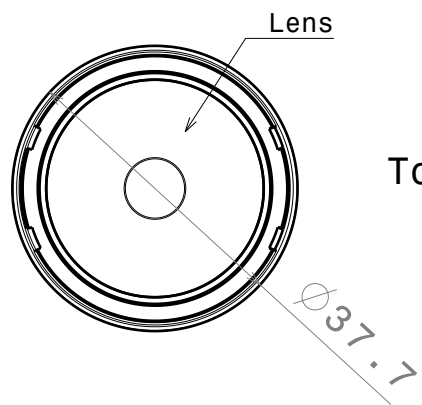

D

C

B

A

4

Isometric view

Tape 0.4mm

3

Front view

2

Top view

Materials:
 Lens PMMA
 Holder PC, BLACK

This drawing is our property.
 It can't be reproduced
 or communicated without
 our written agreement.

L T F F e e i n i n

DRAWING TITLE
 Datasheet Eva Luxeon M-Series Assembly

DRAWN BY
 p v DATE
 20.3.2012

CHECKED BY
 s n DATE
 19.3.2012

DESIGNED BY
 pl DATE
 17.02.2011

SIZE A4 DRAWING NUMBER REV
 1

SCALE 2:1 WEIGHT (g) SHEET 1/1

D

A

1