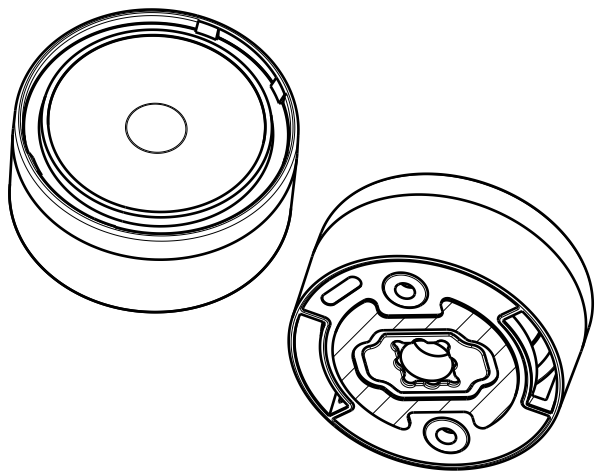

D

C

B

A

4

Isometric view

Tape 0.4mm

3

Front view

2

Top view

Materials:
 Lens PMMA
 Holder PC, BLACK

This drawing is our property.
 It can't be reproduced
 or communicated without
 our written agreement.

L T F F e e i n i n

DRAWING TITLE
 Datasheet Eva Luxeon M-Series Assembly

DRAWN BY
 p v DATE
 20.3.2012

CHECKED BY
 s n DATE
 19.3.2012

DESIGNED BY
 pl DATE
 17.02.2011

SIZE A4 DRAWING NUMBER REV
 1

SCALE 2:1 WEIGHT (g) SHEET 1/1

D

A

1