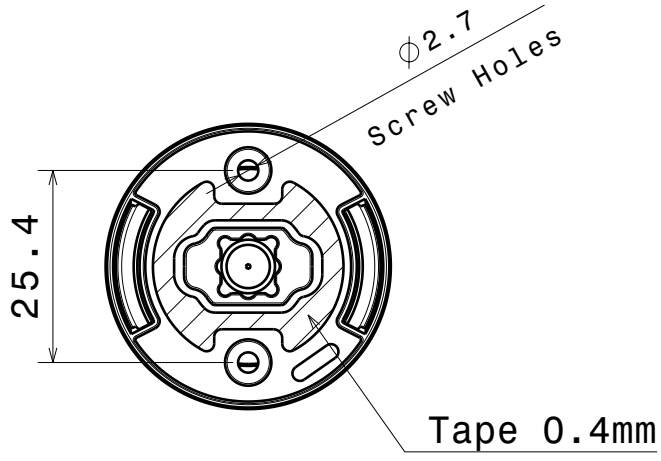

D

C

B

A

4

Isometric view

Tape 0.4mm

3

Front view

2

Top view

Materials:
 Lens PMMA
 Holder PC, BLACK

This drawing is our property.
 It can't be reproduced
 or communicated without
 our written agreement.

L T F F e e i n i n

DRAWING TITLE
 Datasheet Eva Luxeon M-Series Assembly

DRAWN BY
 p v DATE
 20.3.2012

CHECKED BY
 s n DATE
 19.3.2012

DESIGNED BY
 pl DATE
 17.02.2011

SIZE A4 DRAWING NUMBER REV
 1

SCALE 2:1 WEIGHT (g) SHEET 1/1

D

A

1