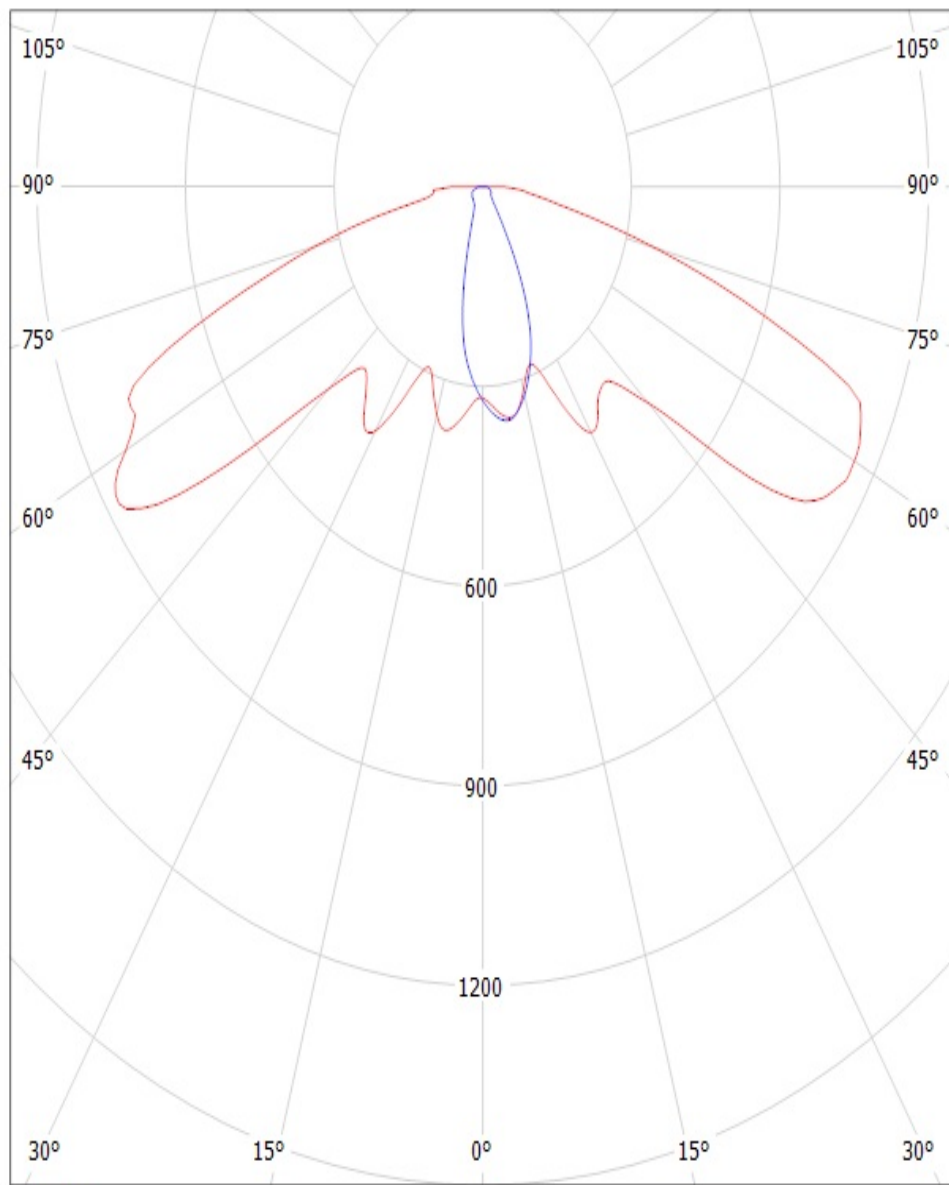

Luminaire: LEDiL OY C12786_STRADA-K_(XT-E) Eff. 96%
Lamps: 1 x Cree XT-E AWT (100lm@250ma)

cd/klm

— C0 - C180   — C90 - C270