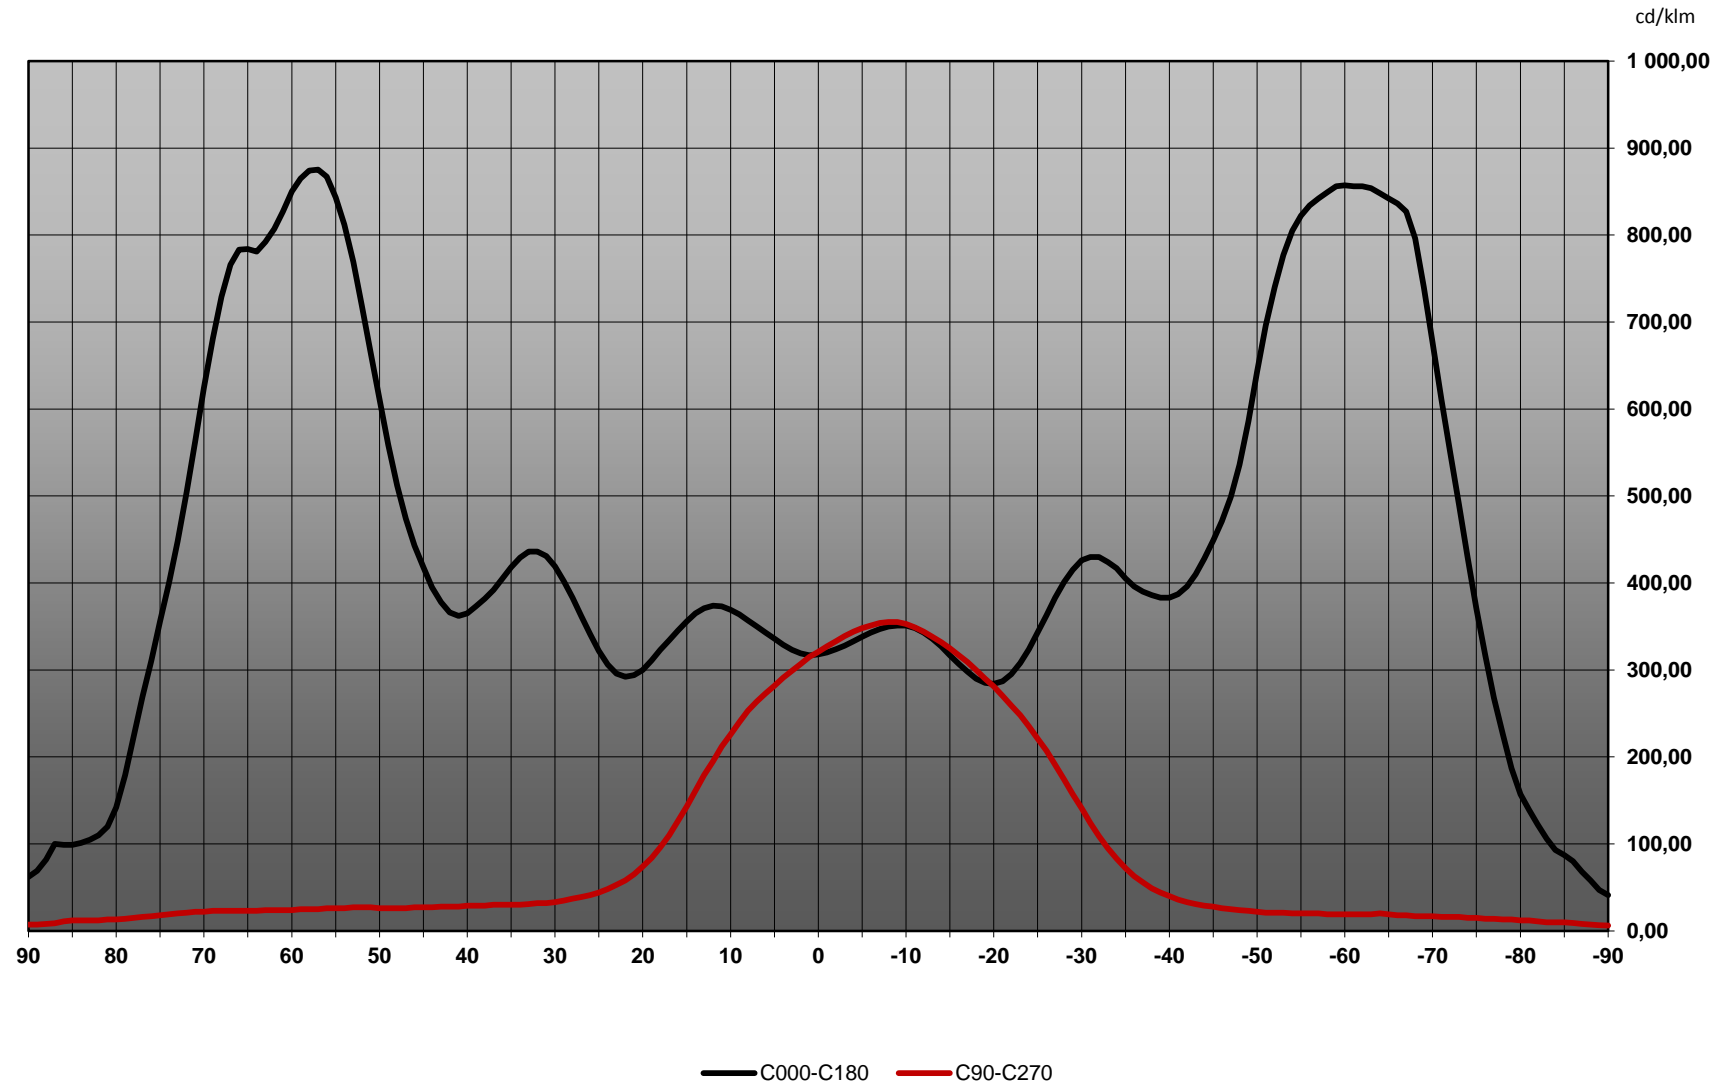

Absolute intensity of C12786_STRADA-K_(XT-E)