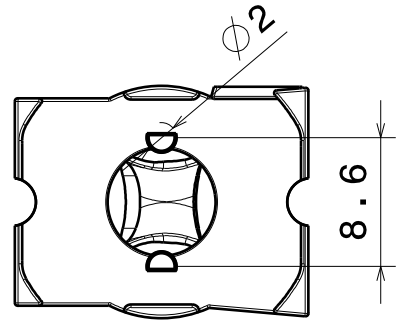

Isometric view

Bottom view

3

3

PCB-suggestion

Front view

2

2

CHECKED BY
 sn

DATE
 18.04.2012

SIZE A4 DRAWING NUMBER C12786

REV
 1

DESIGNED BY
 mav

DATE
 06.03.2012

SCALE 1:1 WEIGHT (g)

SHEET 1/1