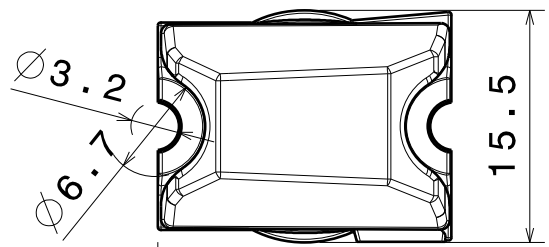

Isometric view

Bottom view

3

3

PCB-suggestion

Front view

2

2

Top view

Material: PMMA

Tolerances for dimensions:
 0-20mm tolerance value $\pm 0.1\text{mm}$
 21-45mm tolerance value $\pm 0.2\text{mm}$
 46-90mm tolerance value $\pm 0.3\text{mm}$
 91-100mm tolerance value $\pm 0.4\text{mm}$
 101-mm tolerance value $\pm 0.5\text{mm}$

CHECKED BY
 sn

DATE
 18.04.2012

SIZE A4 DRAWING NUMBER C12786

REV
 1

DESIGNED BY
 mav

DATE
 06.03.2012

SCALE 1:1 WEIGHT (g)

SHEET 1/1