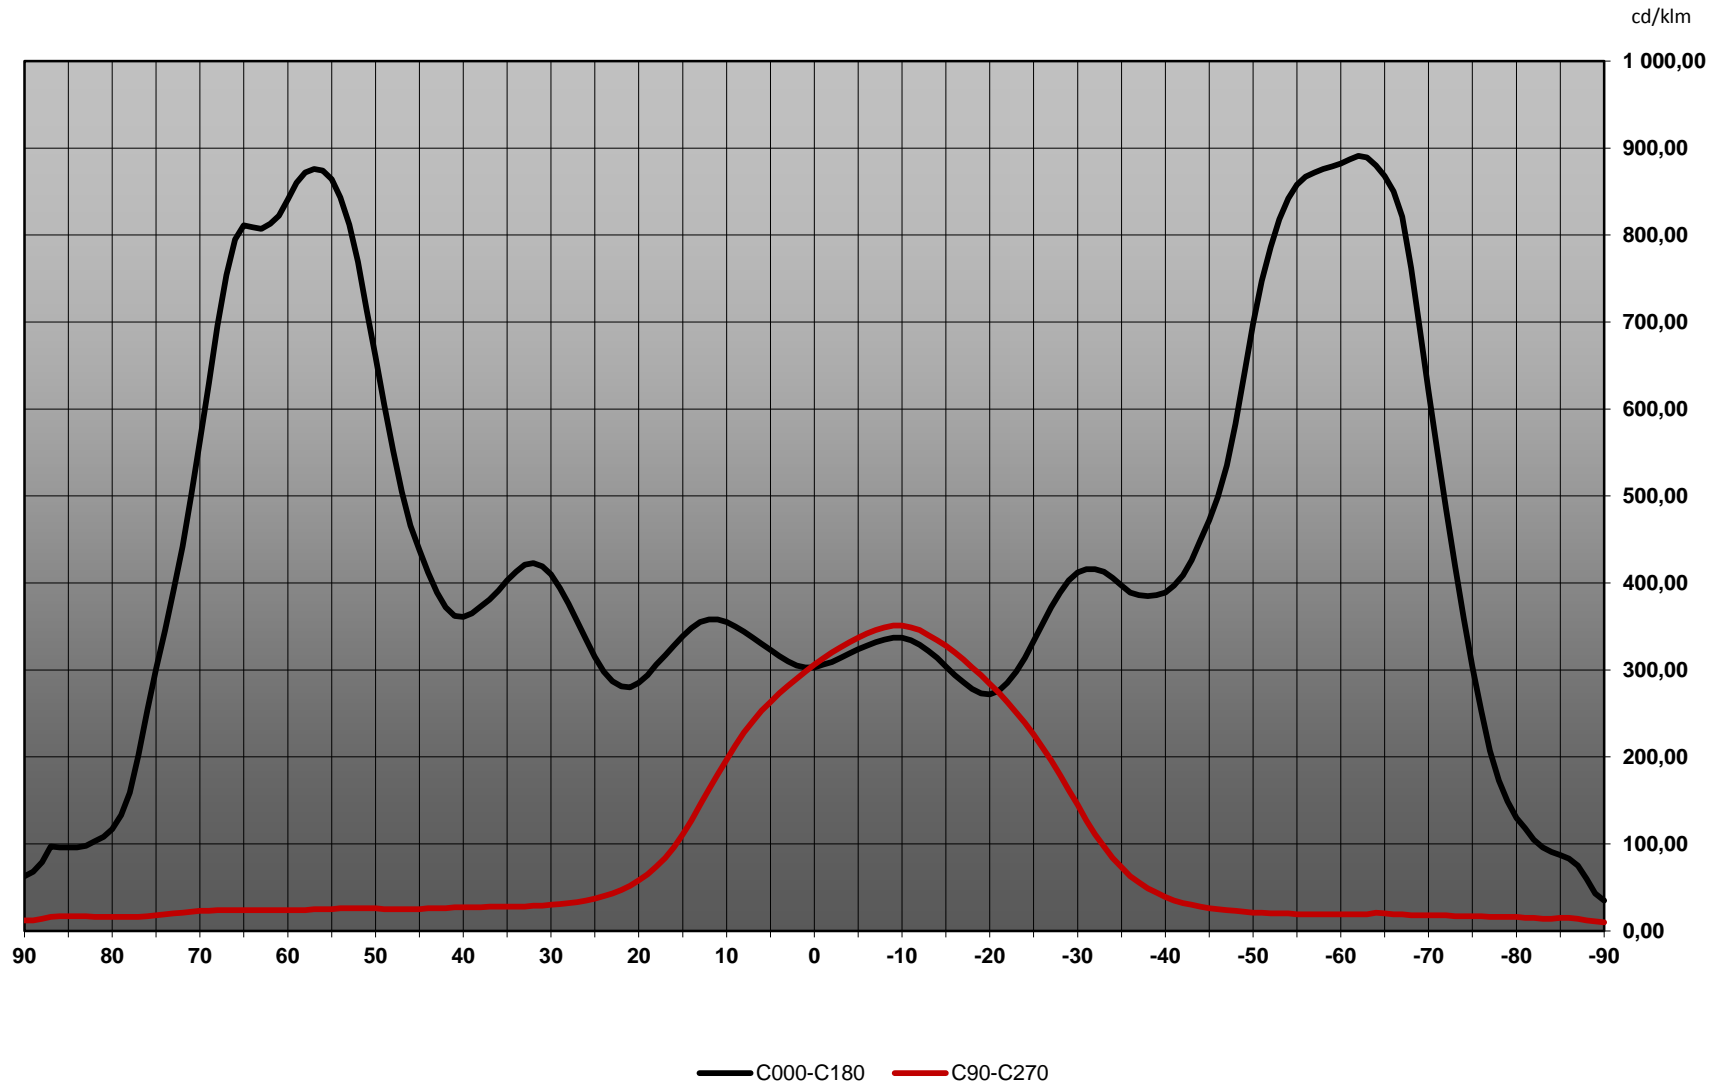

Absolute intensity of CA12787_STRADA-K_(XT-E_AWT)