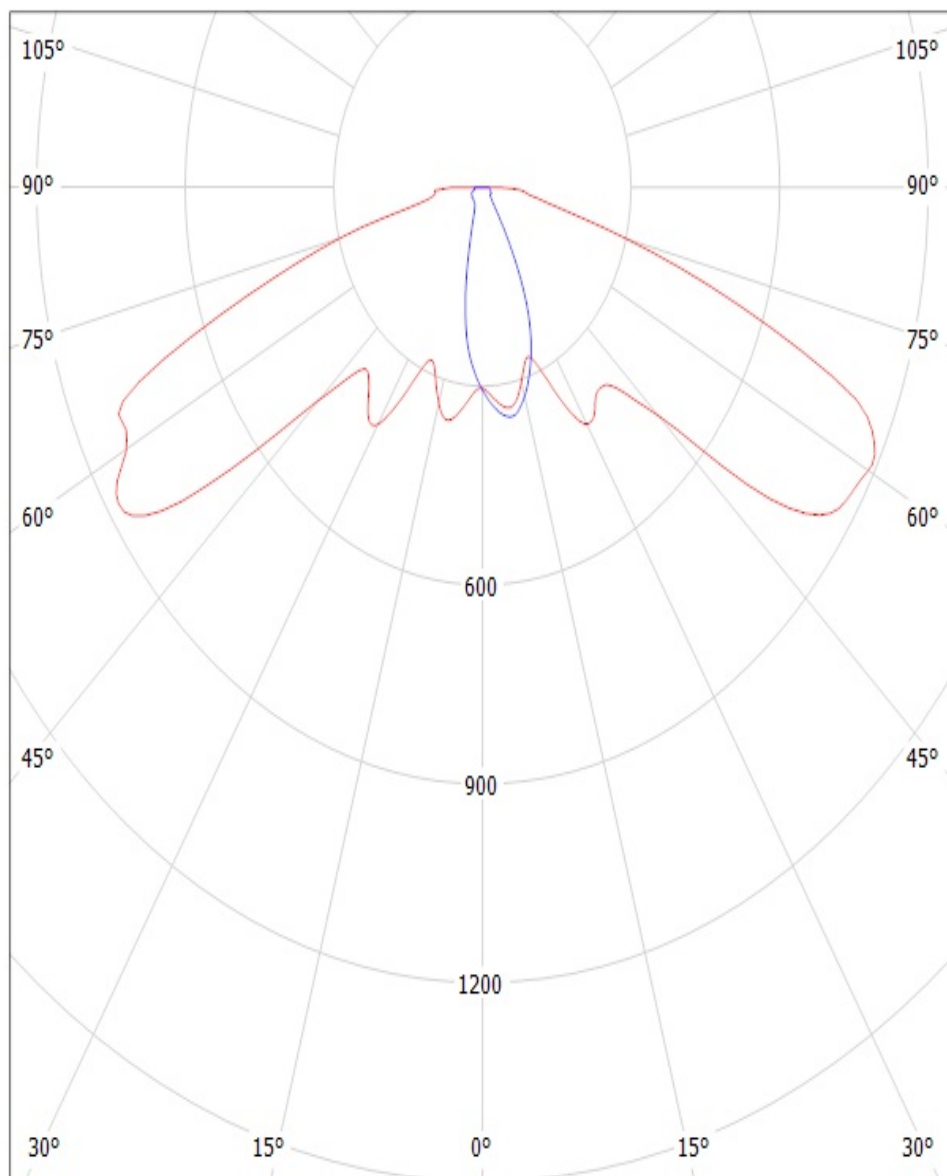

Luminaire: LEDiL Oy CA12787_STRADA-K_(XT-E_AWT) Eff. 96%
Lamps: 1 x Cree XT-E AWT (99,67lm@250mA)

cd/klm

— C0 - C180   — C90 - C270