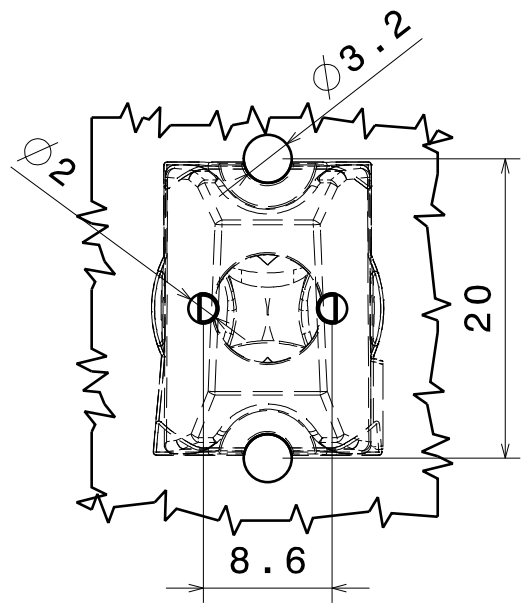

Isometric view

Bottom view

3

3

PCB-suggestion

Front view

2

2

CHECKED BY
 sn

DATE
 18.04.2012

SIZE A4 DRAWING NUMBER C12786

REV
 1

DESIGNED BY
 mav

DATE
 06.03.2012

SCALE 1:1 WEIGHT (g)

SHEET 1/1