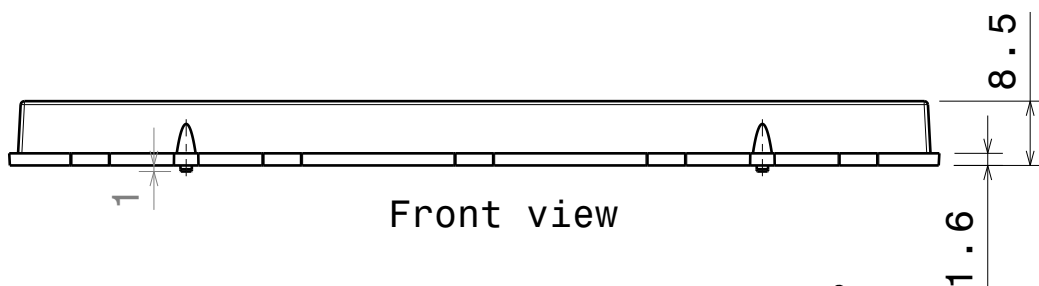

2

2

INDEX	PART NO	DESCRIPTION	MATERIAL	COLOUR
1	C13490	HB-5X1-FLAT-W	PMMA 8N	

Tolerances if not otherwise shown
According to DIN ISO 2768-1
Linear measures:
Up to 30mm class F, otherwise class M.
According to DIN ISO 2768-2
Form and position: class K

SIZE PART NUMBER

A4

C13490

SCALE 1:1 WEIGHT -

SHEET 1/1

D

A

1