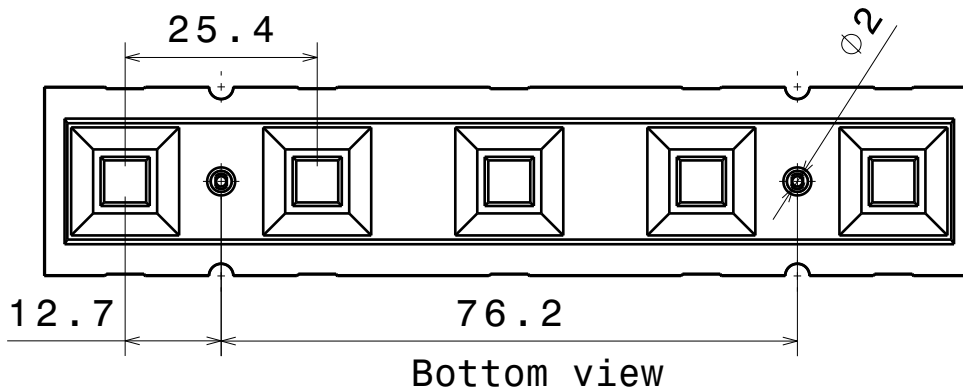

D

C

B

A

4

4

3

3

2

2

INDEX	PART NO	DESCRIPTION	MATERIAL	COLOUR
1	C13490	HB-5X1-FLAT-W	PMMA 8N	

Tolerances if not otherwise shown
According to DIN ISO 2768-1
Linear measures:
Up to 30mm class F, otherwise class M.
According to DIN ISO 2768-2
Form and position: class K

LEDiL

Ledil Oy
Salorankatu 10
FIN 24240 SALO
Finland

THIRD ANGLE PROJECTION:

DRAWING TITLE

C13490_HB-5X1-FLAT-W

This drawing is the property
of LEDiL Oy. It may not be
reproduced, copied or
communicated without a written
agreement with LEDiL Oy."

SIZE PART NUMBER

A4

C13490

SCALE 1:1 WEIGHT -

SHEET 1/1

D

A

1