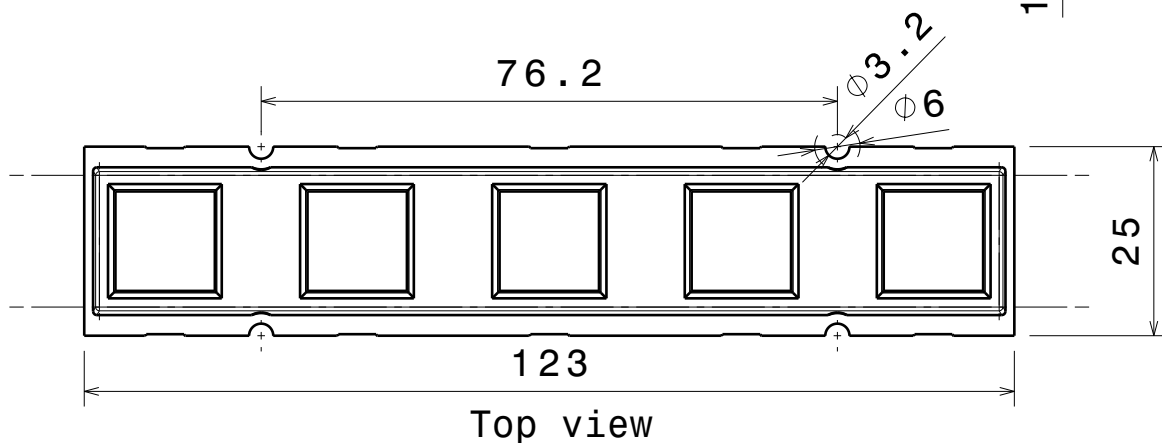

2

2

INDEX	PART NO	DESCRIPTION	MATERIAL	COLOUR
1	C13490	HB-5X1-FLAT-W	PMMA 8N	

Tolerances if not otherwise shown
According to DIN ISO 2768-1
Linear measures:
Up to 30mm class F, otherwise class M.
According to DIN ISO 2768-2
Form and position: class K

SIZE PART NUMBER

A4

C13490

SCALE 1:1 WEIGHT -

SHEET 1/1

D

A

1