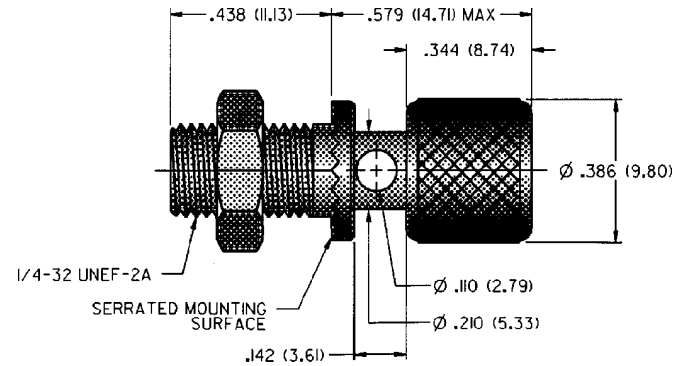

Binding Post - Uninsulated With Knurled Thumb - Nut-Grounded Type

SPECIFICATIONS

Stud: Brass per QQ-B-626D

Finish: Nickel

Hardware: Nickel plated nut (unassembled)

Panel Thickness: Up to .281 (7.15)

RATINGS

Current: 15 amps

NICKEL PLATING
PART NO.
111-2223-001

For Standard Banana Plug: .175 (4.44) Across Flats

FEATURES:

- Nickel plated stud with serrated mounting surface prevents turning
- Captive thumb nut .110 (2.79) diameter cross-hole accommodates up to 10 gauge wire