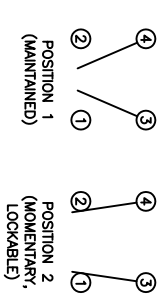

SPECIFICATIONS

FUNCTION:
2P1T OFF-(ON), LOCK-ON

RATINGS:
ANSI/UL 1054 and CAN/CSA C22.2 No. 55 (E194579):
17A 125VAC [cUrus]
12A 250VAC [cUrus]

ELECTRICAL LIFE:
6,000 Cycles [cUrus]

TEMPERATURE:
Operating: 0°C to 65°C [cUrus]

APPROVALS:

COLORS

BODY: White
ACTUATOR: Black
LOCK: Black

SCHEMATIC

REV.	DATE	BY	CHK
A	10/09/23	BMA	CAB
B	11/09/23	BMA	CAB
B	11/09/23	BMA	CAB

THE INFORMATION CONTAINED IN THIS DOCUMENT IS PROPRIETARY TO E-SWITCH AND IS NOT TO BE COPIED OR TRANSMITTED

REV.	DESCRIPTION	DATE	BY
A	2019	11/09/19	BMA
B	2019	11/09/19	BMA

DIMENSIONS
INCHES [MILLIMETERS]
GENERAL TOLERANCES ±0.008 [±0.2] / ±.1
SCALE DRAWING NOT TO SCALE

ITEM	DESCRIPTION	DATE	REVISION
34	HY37-6E6-011-0211	SEPTEMBER 29, 2010	B