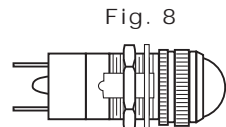

CONVEX TRANSPARENT
LENS CAP