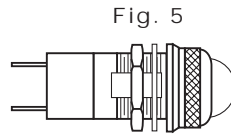

CONVEX, TRANSPARENT
LENS CAP