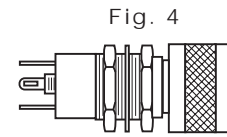

FLAT PRESS-TO-TEST WITH
DIMMING LENS CAP

Uses:
T-3 1/4 MINIATURE
BAYONET BASE
INCANDESCENT LAMP

373, 375 & 376 SERIES FOR 11/16" MOUNTING HOLE • WATERTIGHT

PART NO.*	MIL DESIG.	COLOR FIG.
373-0410-0131-203	LH76/3, LC14RN3	R 5
375-0410-0131-203	LH76/3, LC17RN3	R 6
376-0410-0131-203	LH76/3, LC18RN3	R 7