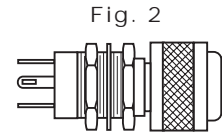

FLAT PRESS-TO-TEST WITH
DIMMING LENS CAP

Uses:
T-1 3/4 MIDGET
FLANGE BASE
INCANDESCENT LAMP
OR BASED LED LAMP

803 & 804 SERIES FOR 5/8" MOUNTING HOLE

PART NO.	MIL DESIG.	COLOR FIG.
803-1710-0331-504	MS25331-6	R 3
803-1710-0332-504	MS25331-7	G 3
803-1710-0333-504	MS25331-8	Y 3
804-1710-0331-504	MS25331-2	R 4
804-1710-0332-504	MS25331-3	G 4
804-1710-0333-504	MS25331-4	Y 4