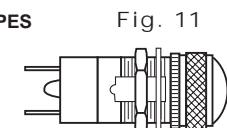

CONVEX TRANSPARENT  
LENS CAP

TORPEDO TRANSPARENT  
LENS CAP

Uses:  
S-6 DOUBLE  
CONTACT  
BAYONET BASE  
INCANDESCENT  
LAMP

CONVEX TRANSPARENT  
COMPLETE BLACKOUT LENS CAP

**DIMMER TYPES**

CONVEX TRANSPARENT  
SEMI BLACKOUT LENS CAP