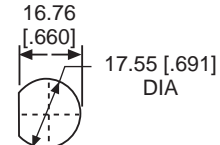

PART NO.*	MIL DESIG.	COLOR FIG.
373-0410-0131-203	LH76/3, LC14RN3	R 5
375-0410-0131-203	LH76/3, LC17RN3	R 6
376-0410-0131-203	LH76/3, LC18RN3	R 7

CONVEX, TRANSPARENT  
LENS CAP

RECOMMENDED  
PANEL CUTOUT