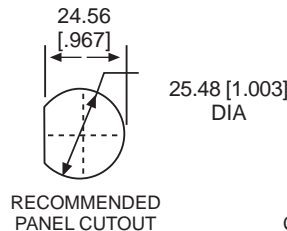

RECOMMENDED
PANEL CUTOUT