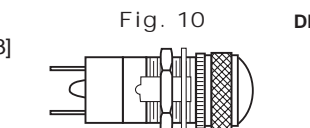

CONVEX TRANSPARENT
COMPLETE BLACKOUT LENS CAP