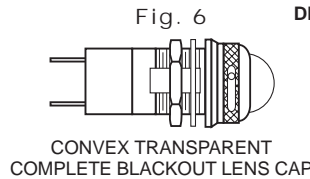

CONVEX TRANSPARENT
COMPLETE BLACKOUT LENS CAP