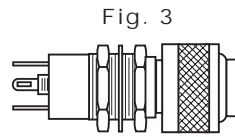

FLAT PRESS-TO-TEST WITH
NON DIMMING LENS CAP