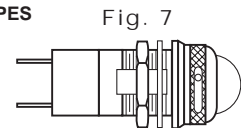

DIMMER TYPES

CONVEX TRANSPARENT
SEMI BLACKOUT LENS CAP

378, 379, 380 & 381 SERIES FOR 1" MOUNTING HOLE • WATERTIGHT

PART NO.*	MIL DESIG.	COLOR FIG.
378-3402-0131-203	LH80/1, LC21RN3	R 8
379-3402-0531-203	LH80/1, LC22RN3	R 9
380-3402-0131-203	LH80/1, LC23RN3	R 10
381-3402-0131-203	LH80/1, LC24RN3	R 11