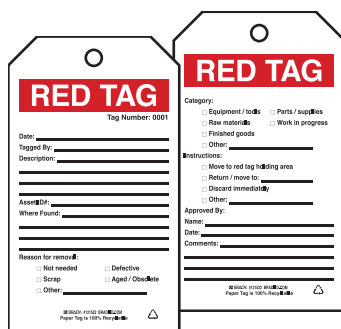

Detailed Red Tag

121522 7 in. x 4 in. Cardstock 100/pk