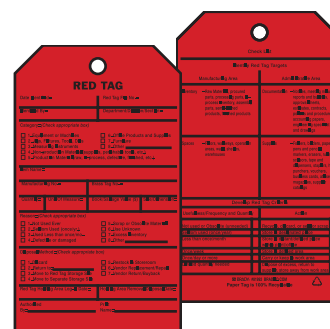

Red Tag Program

BradyID.com/s36

Red Tag Program

- Brady Red Tag products are ideal to visually and effectively manage your red tag program
- Conforms with ANSI Z535 standards
- Signs are available in three materials:
 - B-140 polyester on fiberglass (FB)
 - B-302 self-sticking polyester (SS)
 - B-401 plastic (PL)

122283	10 in. x 7 in.	FB
122307	14 in. x 10 in.	FB
122284	10 in. x 7 in.	SS
122308	14 in. x 10 in.	SS
122282	10 in. x 7 in.	PL
122306	14 in. x 10 in.	PL

Brief Red Tag

121521 5.75 in. x 3 in. Cardstock 100/pk

Detailed Red Tag

121522 7 in. x 4 in. Cardstock 100/pk

Discard Red Tag

81992 7 in. x 4 in. Cardstock 10/pk

Facility Tags

Red Tag Binder Station

- Polycarbonate backboard with wire rack for storing your Red Tag Binder
- Binder: 10 in. W x 11 in. H x 2 in. D
Rack: 14 in. W x 9 in. H

Tags are full color underneath self-laminating liner.

Size	Colors					
	White	Yellow	Blue	Green	Orange	Red
2 in. x 3 in.	101991	101992	101995	101994	101996	101993
2.5 in. x 4 in.	102015	-	-	-	-	-
3 in. x 1.5 in.	101973	101974	101977	101976	101978	101975
3 in. x 3 in.	102003	102004	102007	102006	102008	102005
4 in. x 2 in.	101997	101998	102001	102000	102002	101999
5 in. x 1.5 in.	101979	101980	101983	101982	-	101981
5 in. x 2.5 in.	102016	102017	102020	102019	102021	102018
5 in. x 3.25 in.	102009	102010	102013	102012	102014	102011