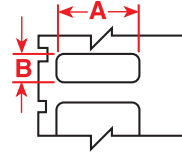

I.D. PRO Plus®, Brady LS2000 and BradyMarker™ XC Plus Labels

PRINTER MODEL

- PRO** = ID PRO/PRO Plus
- LS** = LS2000
- BMXC** = BradyMarker XC Plus
- ALL** = All ID PRO, LS2000, BMXC

► **CIRCUIT BOARD AND COMPONENT LABELS**

White Vinyl Cloth (B-502), White Polyester (B-619), Amber Polyimide (B-652)

Part Number	Marker Size Code	Labels Per Roll	Label Material	Label Width Inch (mm) A	Label Height Inch (mm) B	Maximum Lines of Print (LS/BMXC)	Maximum Characters Across Large (LS/BMXC)	Maximum Characters Across Small (LS/BMXC)
ECL-107-502	LS/BMXC	750	Vinyl Cloth	0.670 (17.02)	0.225 (5.72)	1/1	4/4	9/9
ECL-107-619	LS/BMXC	750	Polyester	0.670 (17.02)	0.225 (5.72)	1/1	4/4	9/9
ECL-107-652	LS/BMXC	750	Polyimide	0.670 (17.02)	0.225 (5.72)	1/1	4/4	9/9
ECL-111-502	LS/BMXC	750	Vinyl Cloth	1.000 (25.40)	0.225 (5.72)	1/1	7/7	15/15
ECL-111-619	LS/BMXC	750	Polyester	1.000 (25.40)	0.225 (5.72)	1/1	7/7	15/15
ECL-111-652	LS/BMXC	750	Polyimide	1.000 (25.40)	0.225 (5.72)	1/1	7/7	15/15
ECL-204-619	LS/BMXC	750	Polyester	0.420 (10.67)	0.350 (8.89)	2/2	2/2	5/5
ECL-204-652	LS/BMXC	750	Polyimide	0.420 (10.67)	0.350 (8.89)	2/2	2/2	5/5
ECL-211-502	LS/BMXC	750	Vinyl Cloth	1.000 (25.40)	0.350 (8.89)	2/2	7/7	15/15
ECL-211-619	LS/BMXC	750	Polyester	1.000 (25.40)	0.350 (8.89)	2/2	7/7	15/15
ECL-311-502	LS/BMXC	500	Vinyl Cloth	1.000 (25.40)	0.475 (12.07)	3/3	7/7	15/15
ECL-311-619	LS/BMXC	500	Polyester	1.000 (25.40)	0.475 (12.07)	3/3	7/7	15/15