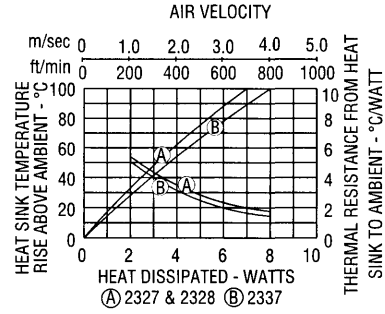

# 2300 Series Pin Fin Heat Sinks

▲ 2330B HEAT SINK WITH 8315-PF15 PGA E-Z MOUNT™