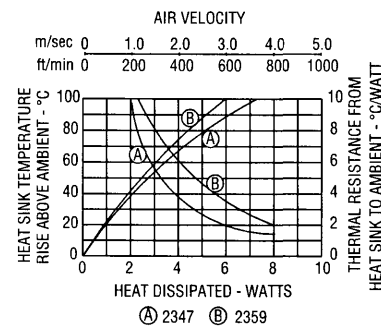

# 2300 Series Pin Fin Heat Sinks

▲ 2330B HEAT SINK WITH 8315-PF15 PGA E-Z MOUNT™