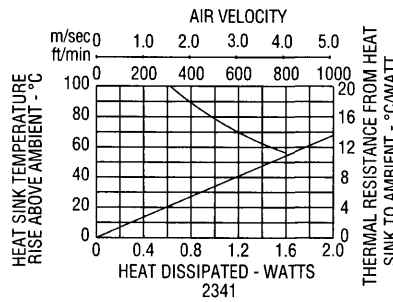

# 2300 Series Pin Fin Heat Sinks

▲ 2330B HEAT SINK WITH 8315-PF15 PGA E-Z MOUNT™