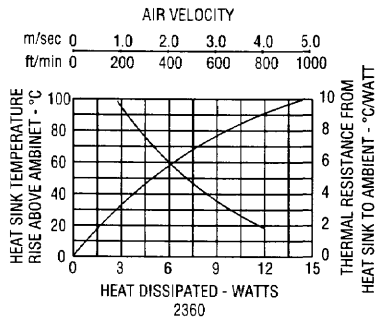

# 2300 Series Pin Fin Heat Sinks

▲ 2330B HEAT SINK WITH 8315-PF15 PGA E-Z MOUNT™