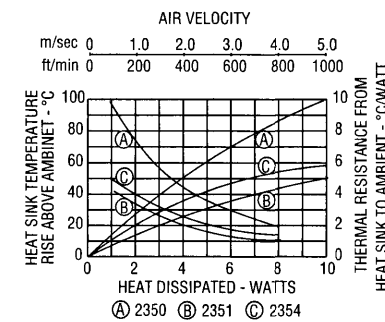

# 2300 Series Pin Fin Heat Sinks

▲ 2330B HEAT SINK WITH 8315-PF15 PGA E-Z MOUNT™