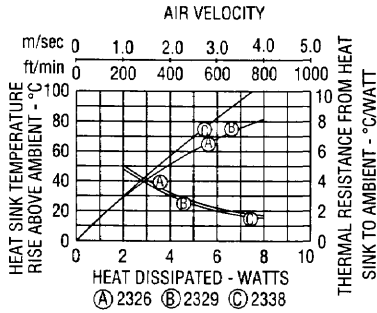

# 2300 Series Pin Fin Heat Sinks

▲ 2330B HEAT SINK WITH 8315-PF15 PGA E-Z MOUNT™