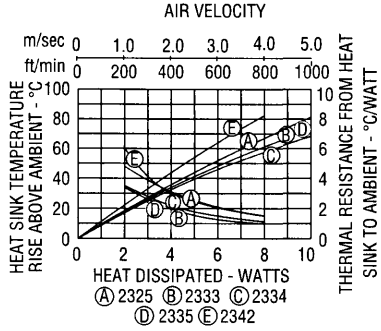

# 2300 Series Pin Fin Heat Sinks

▲ 2330B HEAT SINK WITH 8315-PF15 PGA E-Z MOUNT™