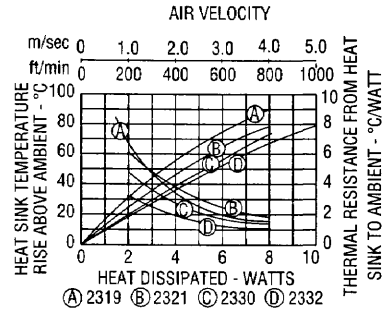

# 2300 Series Pin Fin Heat Sinks

▲ 2330B HEAT SINK WITH 8315-PF15 PGA E-Z MOUNT™