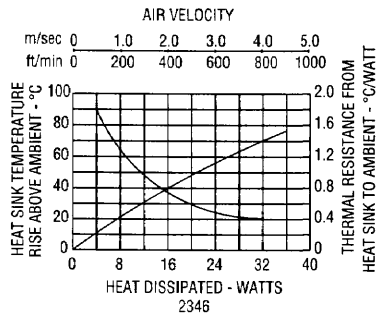

# 2300 Series Pin Fin Heat Sinks

▲ 2330B HEAT SINK WITH 8315-PF15 PGA E-Z MOUNT™