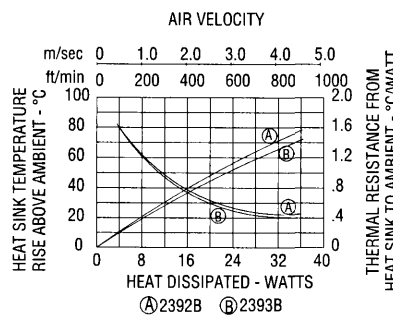

# 2300 Series Pin Fin Heat Sinks

▲ 2330B HEAT SINK WITH 8315-PF15 PGA E-Z MOUNT™