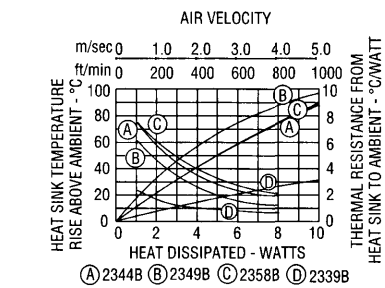

# 2300 Series Pin Fin Heat Sinks

▲ 2330B HEAT SINK WITH 8315-PF15 PGA E-Z MOUNT™