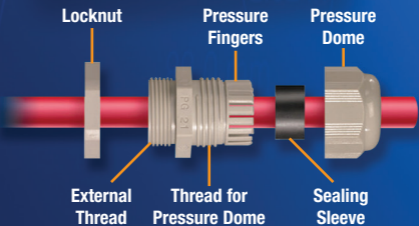

## Liquid Tight Strain Reliefs & Tubing

- IP68 seal rating
- Industrial Straight-Through
- Industrial Flat Cable
- Industrial Multi-Conductor
- Atex • EMI/RFI • Pull/Bend Protection
- Locknuts • Hole Plugs • Seal Rings
- Reducers, Enlargers & Thread Adapters

Corrugated Tubes & Tube Connectors

Contact Altech for Catalogs & Samples today.

Example of Liquid Tight Strain Reliefs in an Altech TK Enclosure with custom Altech offered labeling.