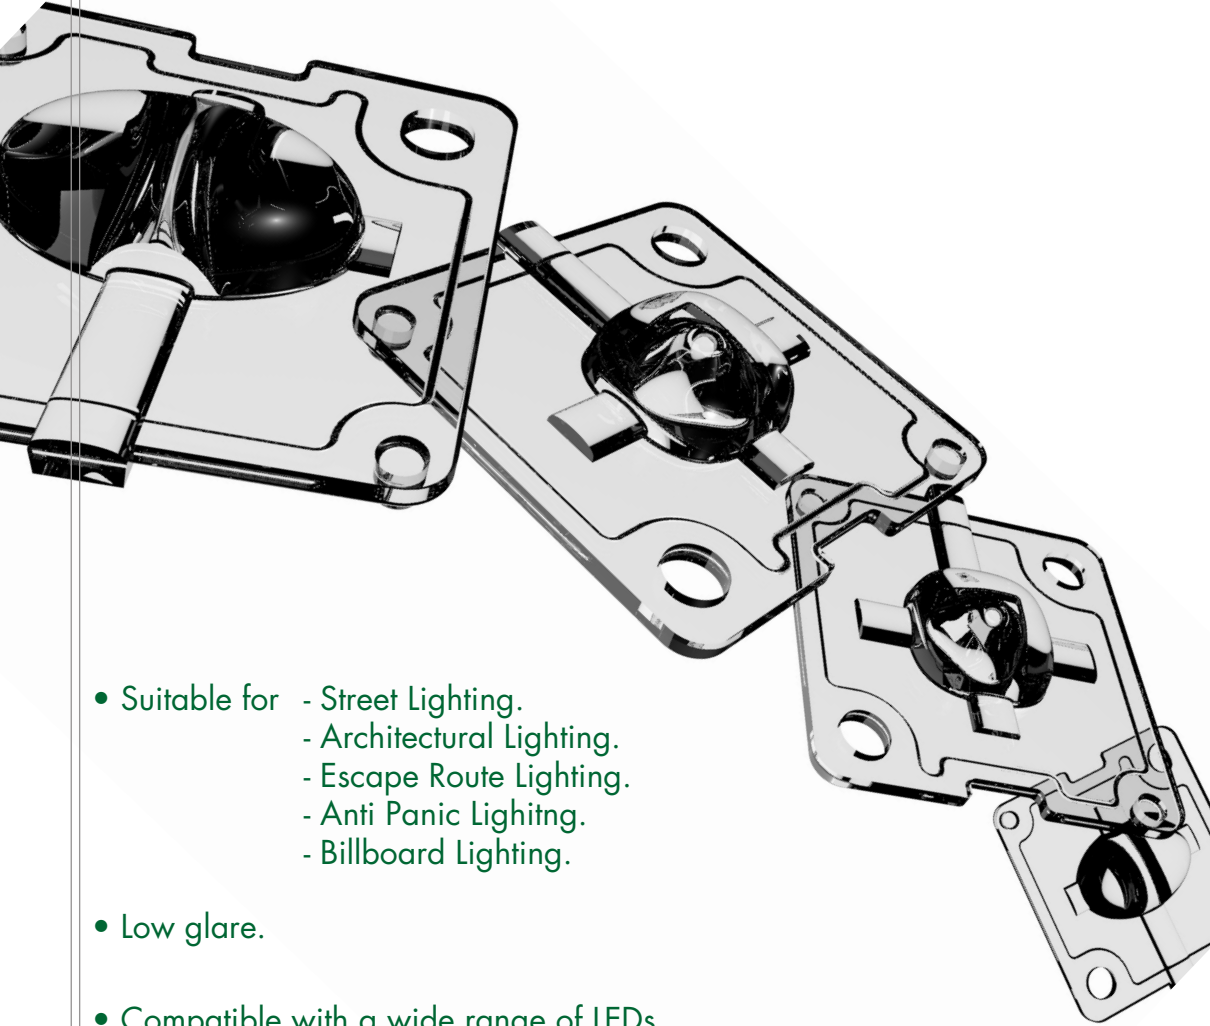

Free Form Range Mini Hubble

- Suitable for
 - Street Lighting.
 - Architectural Lighting.
 - Escape Route Lighting.
 - Anti Panic Lighting.
 - Billboard Lighting.
- Low glare.
- Compatible with a wide range of LEDs.
- Available in single, 2 x 2, 1 x 3, 2 x 3 arrays.